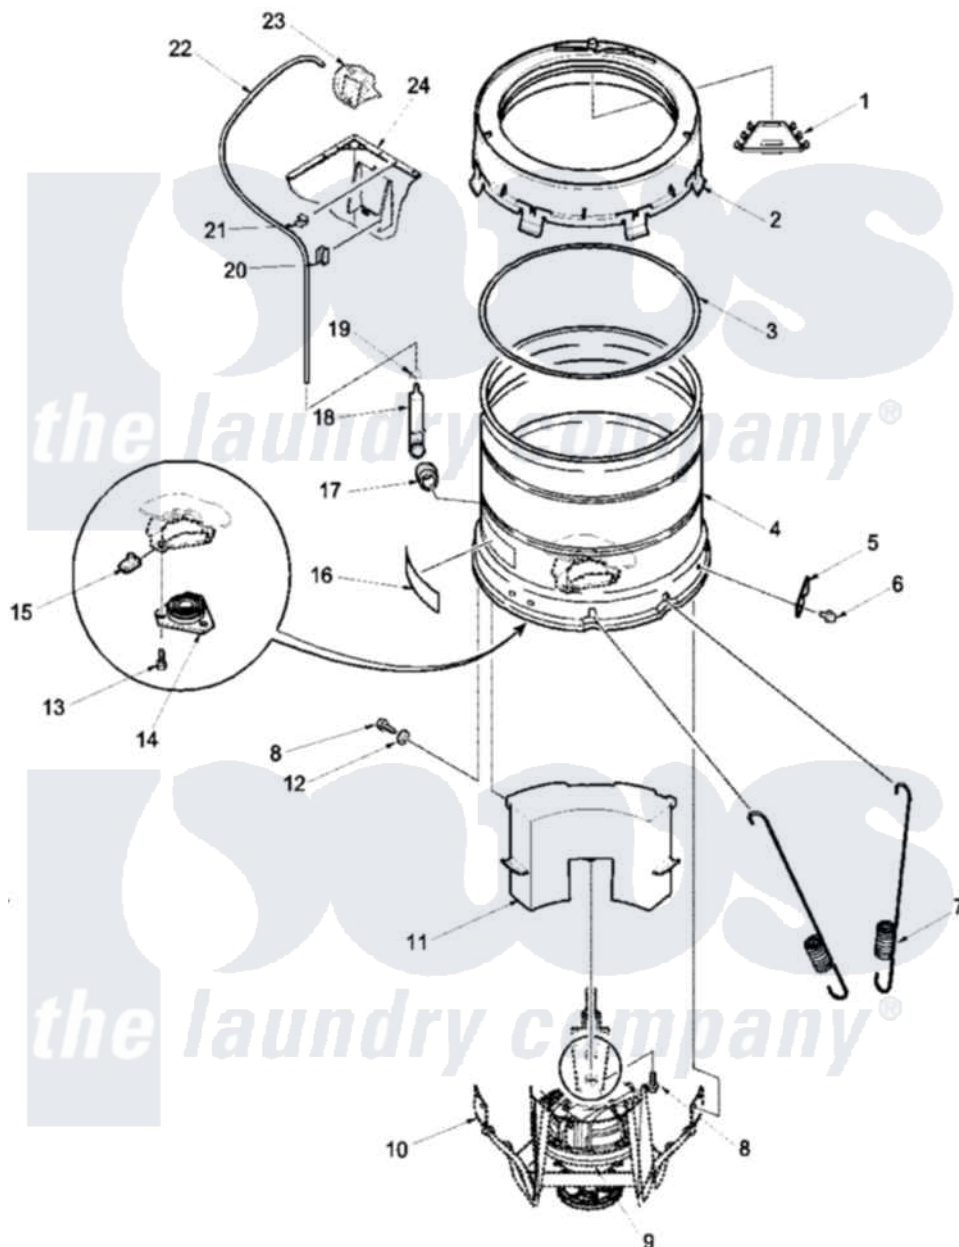

Amana LWS34AW (BOM: PLWS34AW) 09 - Outer Tub, Cover, Pressure Tube

Amana Residential Amana LWS34AW (BOM: PLWS34AW) Washer Parts Parts Diagram 09 - Outer Tub, Cover, Pressure Tube

[Click on the part number to view part](#)

Item	Original Part Number	Replaced By	Status	Part Description
1	39079		Not Available	CHANNEL, WATER
2	37502	39169		Assembly Tub Cover Gasket And Channel
3	38359			Gasket, Tub Cover Large
4	37981P			Tub-Outer-Short
5	27926			Plate, Leg .063
6	35369	40128701		Screw, 5/16-18 X .50
7	37576			Spring, Leg-Short Tub
8	37766	40064301		Screw, 1/4-15 x 3/4 Hex
9	38826P	12002178		Transmison
10	39254			Assembly, Weld And Bearing
11	38769			Assembly, Counterweight
12	37767	60096-8		Rail Shelf Support
13	36991	3400500		Bolt, 3405245 5/16-18 X 3/4
14	27182	40004201P		Main Bearing Assembly

15	27222		Nut, Retainer 5/16-18
16	500049	Not Available	STICKER
17	29175	40037801	Grommet
18	30907	40008501	Assembly, Pressure Bulb
19	Y22294	596669	Clamp, Manifold
20	36985	Not Available	CLIP, HOSE
21	21036		Clip, Cable
22	29213	39125	Tubing 31
23	Y00000000	Not Available	SEE NOTE PRESSURE SWITCH
24	34475WP	38612WP	Kit-Servic