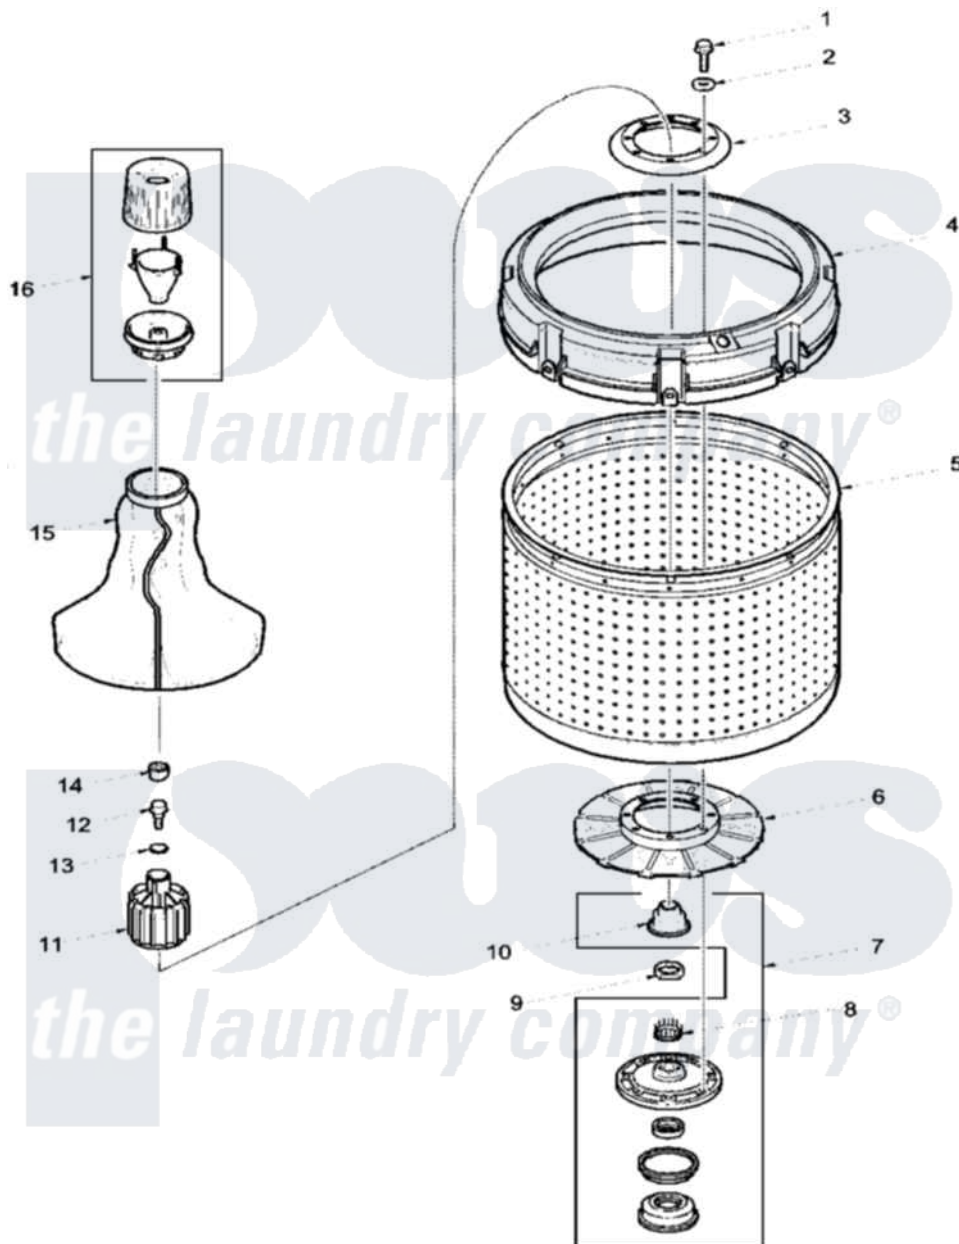

Amana LWS55AW (BOM: PLWS55AW) 01 - Agitator, Drive Bell, Washtub and Hub

Amana Residential Amana LWS55AW (BOM: PLWS55AW) Washer Parts Parts Diagram 01 - Agitator, Drive Bell, Washtub and Hub

[Click on the part number to view part](#)

Item	Original Part Number	Replaced By	Status	Part Description
1	27202	W10116787		Screw
2	28094			Gasket
3	39113	R9900144		Kit- Wash
4	37411	27001052		Balance Ring
5	39136P	R9900144		Kit- Wash
6	39112	39371		Filter Lin
7	646P3	R9900552		Hub And Seal
8	29728	40008301		Insert, Spline
9	Y29220	40016301		Nut, Lock
10	36425	40016101		Seal, Bell Drive
11	36443P	R9900189		Kit, Drive Bell And Seal
12	34288	40065102		Screw, Shoulder 1/4
13	36472			O-Ring
14	36511	40008401		Plug, Bell
15	33174	40000501W		Agitator, Flex Vane