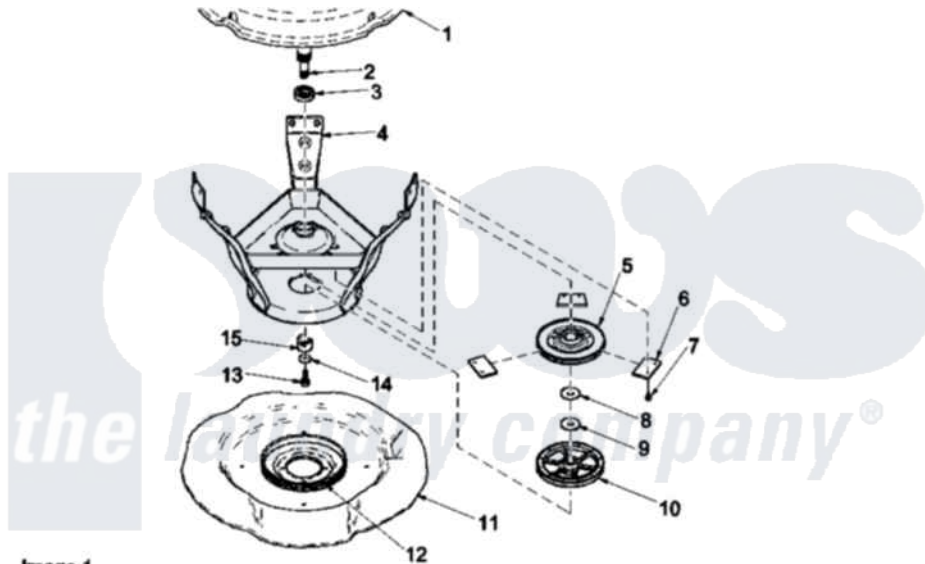

Amana LWS55AW (BOM: PLWS55AW) 02 - Bearing Assy and Transmission Assy

Image 1

Image 2

Amana [Residential Amana LWS55AW \(BOM: PLWS55AW\) Washer Parts](#) Parts Diagram 02 - Bearing Assy and Transmission Assy

[Click on the part number to view part](#)

Item	Original Part Number	Replaced By	Status	Part Description
1	37813P			Tub, Outer-Tall
2	Y00000000		Not Available	SEE NOTE TRANSMISSION ASSY
3	28944R	40004001		Bearing, Main
4	39253			Assembly, Weld And Bearing
5	38505	R9900474		Brake Assembly
6	637P3	R0000014		Kit, Brake Pad
7	37836	40064401		Screw
8	35535	40065701		Washer, 2 Odx.63 ID
9	27015	40063201		Washer, Flat
10	Y38007	40047202		Pulley, Spin
11	37807	39788		Assembly- Base
12	37937	40037401		Ring, Friction
13	27220	40063401		Screw, 1/4-20 x 5/8 Hex
14	26509	40041501		Washer

15	Y38008	40047402	Helix, Plastic
16	Y36570		Shaft, Output
17	35092		Washer, 3628id X 1.00 X .056
18	27243P		Oil, CW Transmission F-
19	26577		Assembly, Gear And Stud
20	27030	Not Available	SCREW, 1/4-20 SPECIAL
21	21456		Lockwasher, 1/4 Intshkp
22	26509	40041501	Washer
23	37406		Pinion, Drive
24	38268		Shaft, Input
25	32814	Not Available	SCREW, 1/4-20X7/8 SERRA
26	38826P	12002178	Transmison
27	Y37471		Assembly, Transmission Cover
28	37403		Gear, Reduction
29	29260	Not Available	WASHER
30	29273		Screw, 1/4-20 X 3/8
31	26493		Slide
32	Y31526		Rack
33	27003		Pinion, Agitator
34	33223	Not Available	ASSY, TRANSMISSION CASE
35	27197		Ring, Retaining
NI	37577P	Not Available	SEALANT