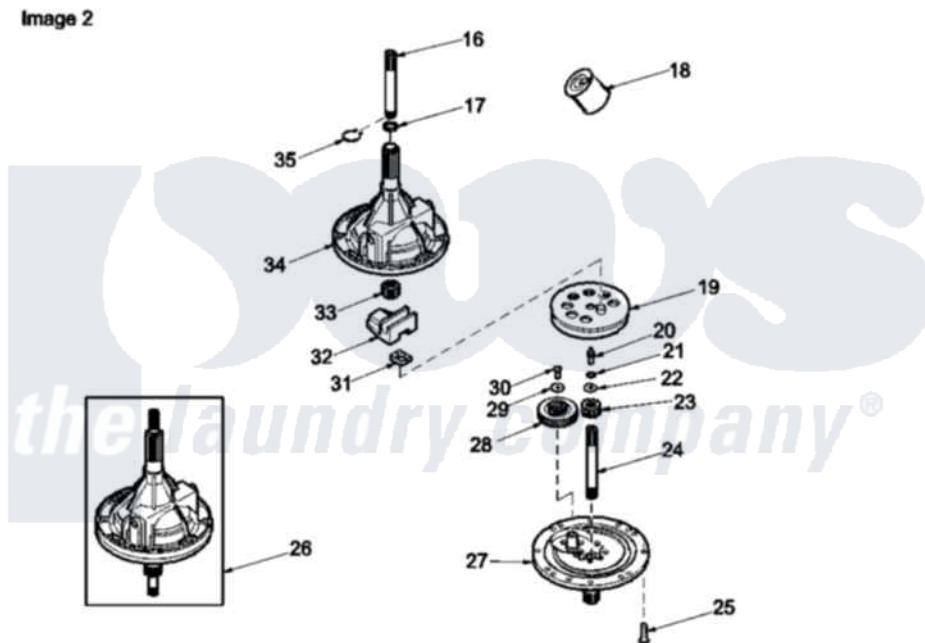

Amana LWS55AW (BOM: PLWS55AW) 02 - Bearing Assy and Transmission Assy

Image 1

Image 2

Amana [Residential Amana LWS55AW \(BOM: PLWS55AW\) Washer Parts](#) Parts Diagram 02 - Bearing Assy and Transmission Assy

[Click on the part number to view part](#)

Item	Original Part Number	Replaced By	Status	Part Description
1	37813P			Tub, Outer-Tall
2	Y00000000		Not Available	SEE NOTE TRANSMISSION ASSY
3	28944R	40004001		Bearing, Main
4	39253			Assembly, Weld And Bearing
5	38505	R9900474		Brake Assembly
6	637P3	R0000014		Kit, Brake Pad
7	37836	40064401		Screw
8	35535	40065701		Washer, 2 Odx.63 ID
9	27015	40063201		Washer, Flat
10	Y38007	40047202		Pulley, Spin
11	37807	39788		Assembly- Base
12	37937	40037401		Ring, Friction
13	27220	40063401		Screw, 1/4-20 x 5/8 Hex
14	26509	40041501		Washer

15	Y38008	40047402	Helix, Plastic
16	Y36570		Shaft, Output
17	35092		Washer, 3628id X 1.00 X .056
18	27243P		Oil, CW Transmission F-
19	26577		Assembly, Gear And Stud
20	27030	Not Available	SCREW, 1/4-20 SPECIAL
21	21456		Lockwasher, 1/4 Intshkp
22	26509	40041501	Washer
23	37406		Pinion, Drive
24	38268		Shaft, Input
25	32814	Not Available	SCREW, 1/4-20X7/8 SERRA
26	38826P	12002178	Transmison
27	Y37471		Assembly, Transmission Cover
28	37403		Gear, Reduction
29	29260	Not Available	WASHER
30	29273		Screw, 1/4-20 X 3/8
31	26493		Slide
32	Y31526		Rack
33	27003		Pinion, Agitator
34	33223	Not Available	ASSY, TRANSMISSION CASE
35	27197		Ring, Retaining
NI	37577P	Not Available	SEALANT