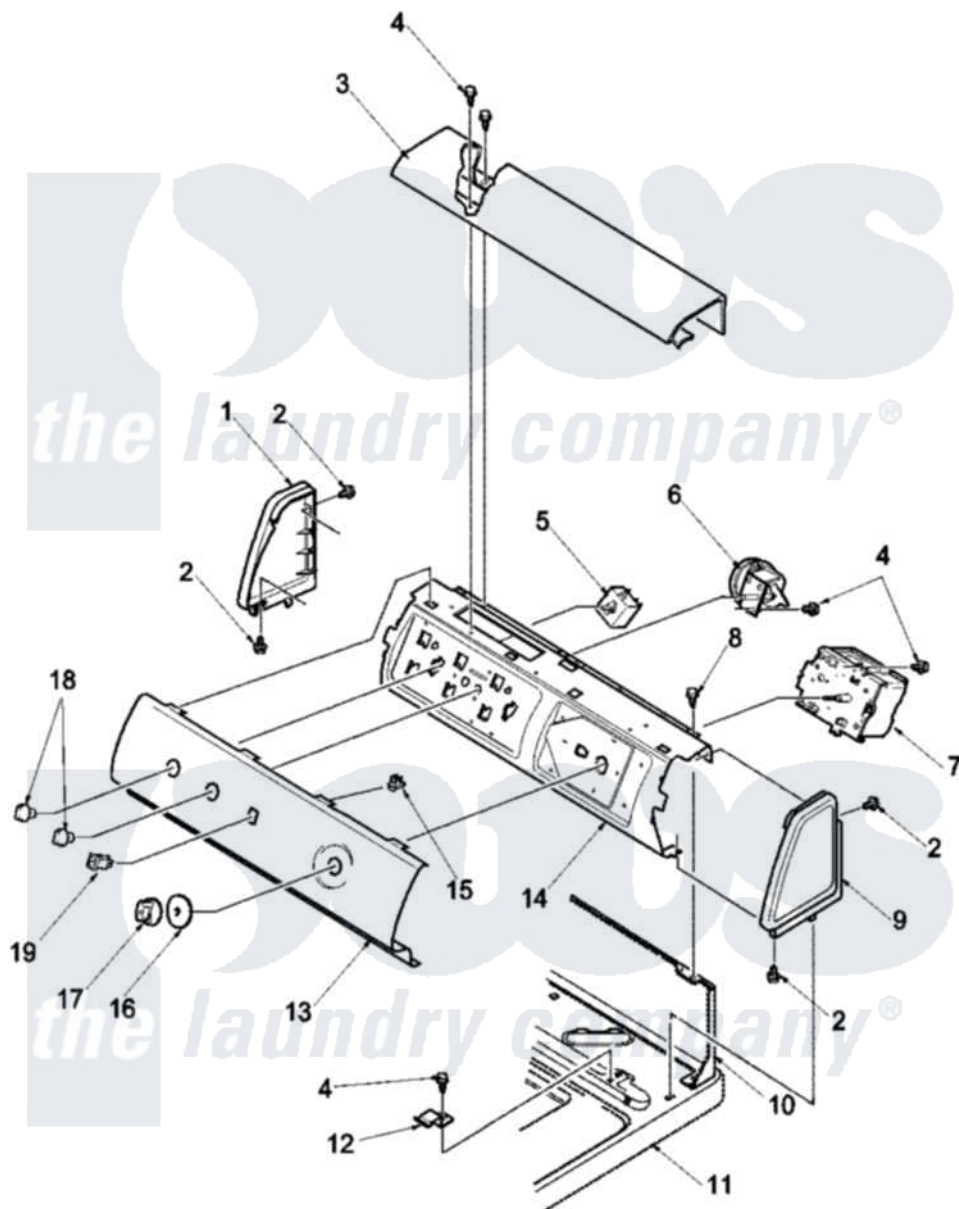

Amana LWS55AW (BOM: PLWS55AW) 05 - Control Panel

Amana [Residential Amana LWS55AW \(BOM: PLWS55AW\) Washer Parts](#) Parts Diagram 05 - Control Panel
 Click on the part number to view part

Item	Original Part Number	Replaced By	Status	Part Description
1	504009W	40012702W		Endcap
2	501086	90767		Screw, 8A X 3/8 HeX Washer Head Tapping
3	38231W	39905W		Cover Top
4	23962	W10116760		Screw
5	36335	40046601		Switch, Temperature Select
6	36045	40055101		Switch, Pressure
7	38881	38881P		Timer 115V 60Hz 5 Cycle Package
8	34904	489355		Screw, 8 X 1/2
9	504008W		Not Available	CAP-END RH
10	37782			Control Hood Back Panel
11	37992WP			Top, Home W/Bleach
12	35887	40063901		Clip, Hold Down
13	38830W		Not Available	PANEL, GRAPHICS-SQ
14	38171		Not Available	PANEL, CONTROL SUPPORT
15	Y00161	B5733302		Clip, Ground

16	38841W	Not Available	SKIRT, TIMER KNOB
17	33898W	Not Available	KNOB, TIMER (WHITE)
18	33688	36701W	Knob
19	38424W		Switch, Rocker