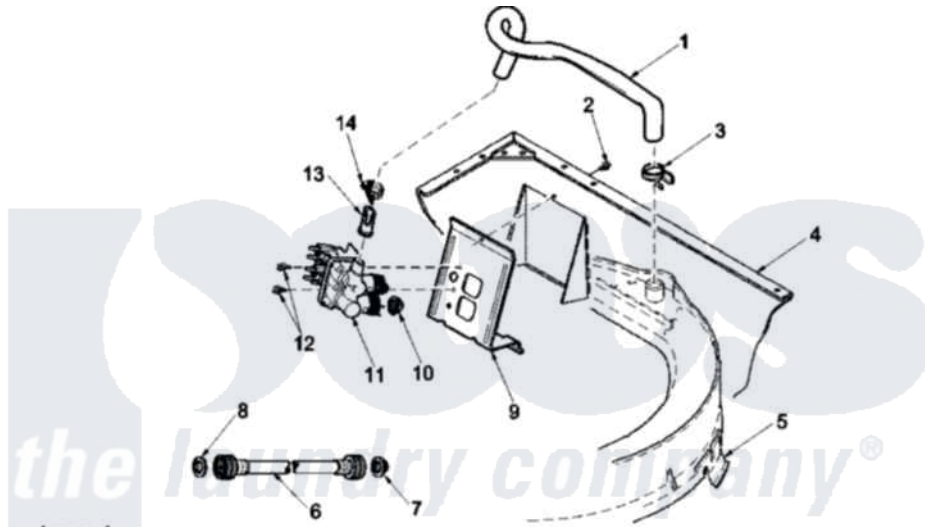

Amana LWS55AW (BOM: PLWS55AW) 07 - Mixing Valve and Hose

Image 1

Image 2

Amana Residential Amana LWS55AW (BOM: PLWS55AW) Washer Parts Parts Diagram 07 - Mixing Valve and Hose
 Click on the part number to view part

Item	Original Part Number	Replaced By	Status	Part Description
1	38155			Hose, Mix Valve To TU
2	503661	27001200		Screw
3	29210			Hose Clamp
4	34475WP	38612WP		Kit-Service
5	37502	39169		Assembly Tub Cover Gasket And Channel
6	20618	21001467		Hose- 10'
"	20617		Not Available	HOSE, INLET (8 FT)
"	28330P	202860		Inlet Hose Assembly
7	28605	22002960		Strainer, Washer Inlet
8	20290	Y013783		Washer, Inlet Hose
9	34972	39407		Bracket, Valve
10	24122	22002960		Strainer, Washer Inlet
11	38495	R0131578		Valve-Inlet
12	501086	90767		Screw, 8A X 3/8 HeX Washer Head Tapping
13	34500	22001900		Preventer, Back Flow

14	36801	596669	Clamp, Manifold
15	562P3	76660	Break-Sphn
16	33489	8539404	Tie-Wire
17	33615	22003814	Retainer, Drain Hose
18	36878	40008101	Adapter, Standpipe
19	32219		Relief, Strain
20	38062	40053901	Hose, Drain
21	38732	40044901	Stand, Hose
22	36802	285655	Clamp, Hose
23	36863P	27001233	Pump
24	38351	40094201	Hose, Tub To Pump
25	36014		Clip, Retainer-Hose
26	37981P		Tub-Outer-Short