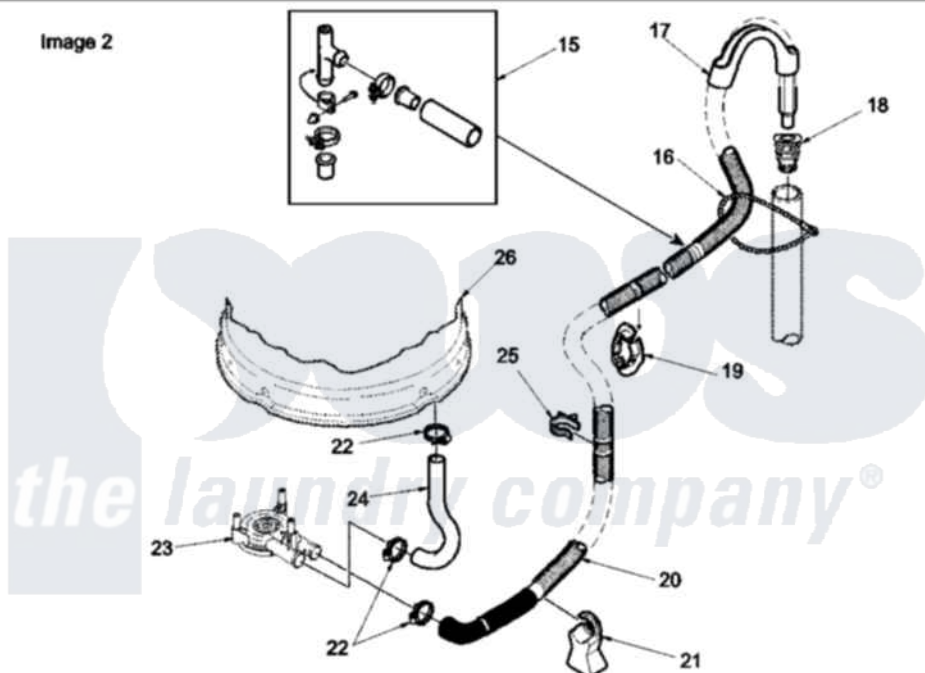

Amana LWS55AW (BOM: PLWS55AW) 07 - Mixing Valve and Hose

Image 1

Image 2

Amana Residential Amana LWS55AW (BOM: PLWS55AW) Washer Parts Parts Diagram 07 - Mixing Valve and Hose
 Click on the part number to view part

Item	Original Part Number	Replaced By	Status	Part Description
1	38155			Hose, Mix Valve To TU
2	503661	27001200		Screw
3	29210			Hose Clamp
4	34475WP	38612WP		Kit-Service
5	37502	39169		Assembly Tub Cover Gasket And Channel
6	20618	21001467		Hose- 10'
"	20617		Not Available	HOSE, INLET (8 FT)
"	28330P	202860		Inlet Hose Assembly
7	28605	22002960		Strainer, Washer Inlet
8	20290	Y013783		Washer, Inlet Hose
9	34972	39407		Bracket, Valve
10	24122	22002960		Strainer, Washer Inlet
11	38495	R0131578		Valve-Inlet
12	501086	90767		Screw, 8A X 3/8 HeX Washer Head Tapping
13	34500	22001900		Preventer, Back Flow

14	36801	596669	Clamp, Manifold
15	562P3	76660	Break-Sphn
16	33489	8539404	Tie-Wire
17	33615	22003814	Retainer, Drain Hose
18	36878	40008101	Adapter, Standpipe
19	32219		Relief, Strain
20	38062	40053901	Hose, Drain
21	38732	40044901	Stand, Hose
22	36802	285655	Clamp, Hose
23	36863P	27001233	Pump
24	38351	40094201	Hose, Tub To Pump
25	36014		Clip, Retainer-Hose
26	37981P		Tub-Outer-Short