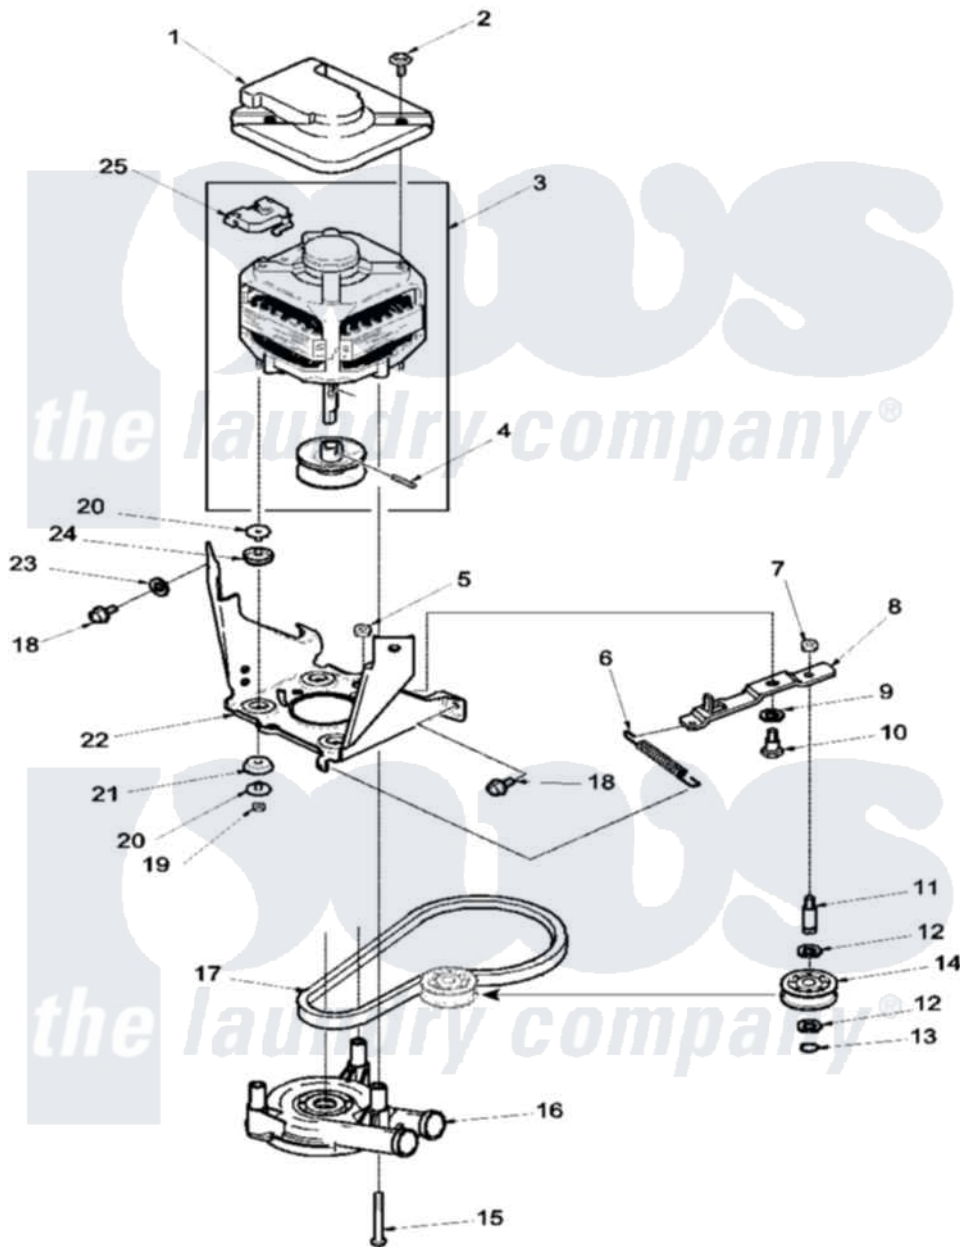

# Amana LWS55AW (BOM: PLWS55AW) 08 - Motor, Belt, Pump, and Idler Assy

Amana Residential Amana LWS55AW (BOM: PLWS55AW) Washer Parts Diagram 08 - Motor, Belt, Pump, and Idler Assy

[Click on the part number to view part](#)

Item	Original Part Number	Replaced By	Status	Part Description
1	34754	<a href="#">40112301</a>		Shield, Motor
2	36639	<a href="#">4312464</a>		Screw
3	37819	<a href="#">27001215</a>		Motor W/Pulley
4	<a href="#">10416</a>			Pin, Roll
5	52566	<a href="#">27001225</a>		Nut, Jam Mid Lock 1/4-20
6	38012	<a href="#">40061401</a>		Spring, Idler Lever
7	28803	<a href="#">2221070</a>		Clamp, Nylon
8	38011	<a href="#">40041002</a>		Lever, Idler
9	81392	<a href="#">40054701</a>		Washer
10	27229	<a href="#">40038901</a>		Screw, 1/4-20
11	38228	<a href="#">56461</a>		Shaft
12	<a href="#">52549</a>			Washer, 501 ID X3/4 Odx
13	<a href="#">23748</a>			Ring, Retaining
14	38225	<a href="#">40045001</a>		Idler Pulley Assembly
15	Y34565	<a href="#">40063701</a>		Screw, 10-16 x 1.75

16	36863P	<a href="#">27001233</a>	Pump
17	37820	<a href="#">27001007</a>	Belt, Spin
18	35369	<a href="#">40128701</a>	Screw, 5/16-18 X .50
19	35423	<a href="#">3400029</a>	Nut, Adapter Plate
20	38325	<a href="#">40053701</a>	Post, Isolator
21	38396	<a href="#">40054301</a>	Mount, Motor Lower
22	37445	Not Available	MOTOR MOUNTING BRACKET
23	37772	Not Available	WASHER, ALUMINUM .34X
24	38395	<a href="#">40053801</a>	Mount, Motor Upper
25	35632	Not Available	SWITCH, MOTOR