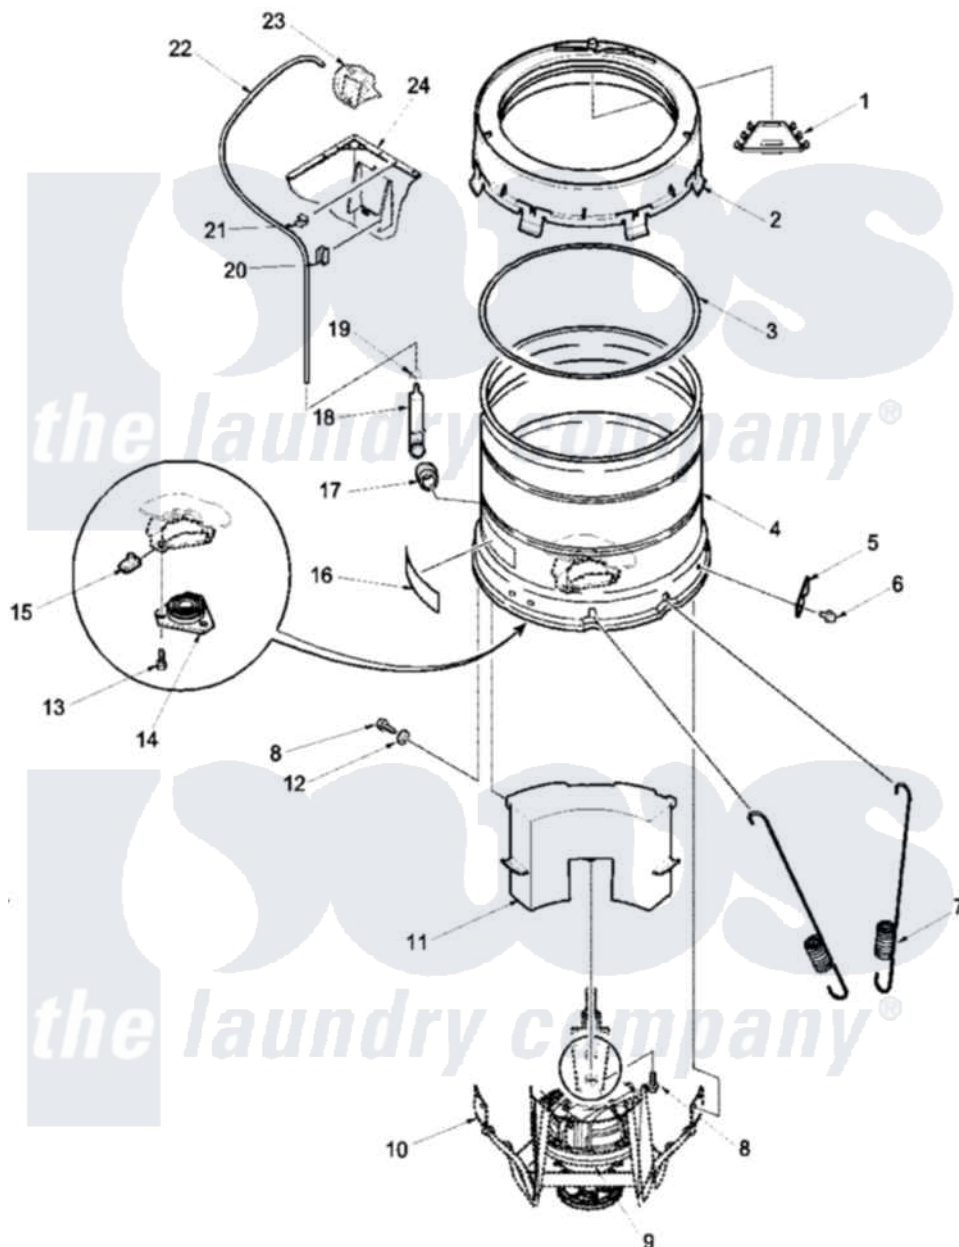

Amana LWS55AW (BOM: PLWS55AW) 09 - Outer Tub, Cover, Pressure Tube

Amana Residential Amana LWS55AW (BOM: PLWS55AW) Washer Parts Parts Diagram 09 - Outer Tub, Cover, Pressure Tube

[Click on the part number to view part](#)

Item	Original Part Number	Replaced By	Status	Part Description
1	39079		Not Available	CHANNEL, WATER
2	37502	39169		Assembly Tub Cover Gasket And Channel
3	38359			Gasket, Tub Cover Large
4	37813P			Tub, Outer-Tall
5	27926			Plate, Leg .063
6	35369	40128701		Screw, 5/16-18 X .50
7	37575	40045202		Spring, Tall Tub
8	37766	40064301		Screw, 1/4-15 x 3/4 Hex
9	38826P	12002178		Transmison
10	39253			Assembly, Weld And Bearing
11	38769			Assembly, Counterweight
12	37767	60096-8		Rail Shelf Support
13	36991	3400500		Bolt, 3405245 5/16-18 X 3/4
14	27182	40004201P		Main Bearing Assembly

15	27222		Nut, Retainer 5/16-18
16	500049	Not Available	STICKER
17	29175	40037801	Grommet
18	30907	40008501	Assembly, Pressure Bulb
19	Y22294	596669	Clamp, Manifold
20	36985	Not Available	CLIP, HOSE
21	21036		Clip, Cable
22	29213	39125	Tubing 31
23	Y00000000	Not Available	SEE NOTE PRESSURE SWITCH
24	34475WP	38612WP	Kit-Servic