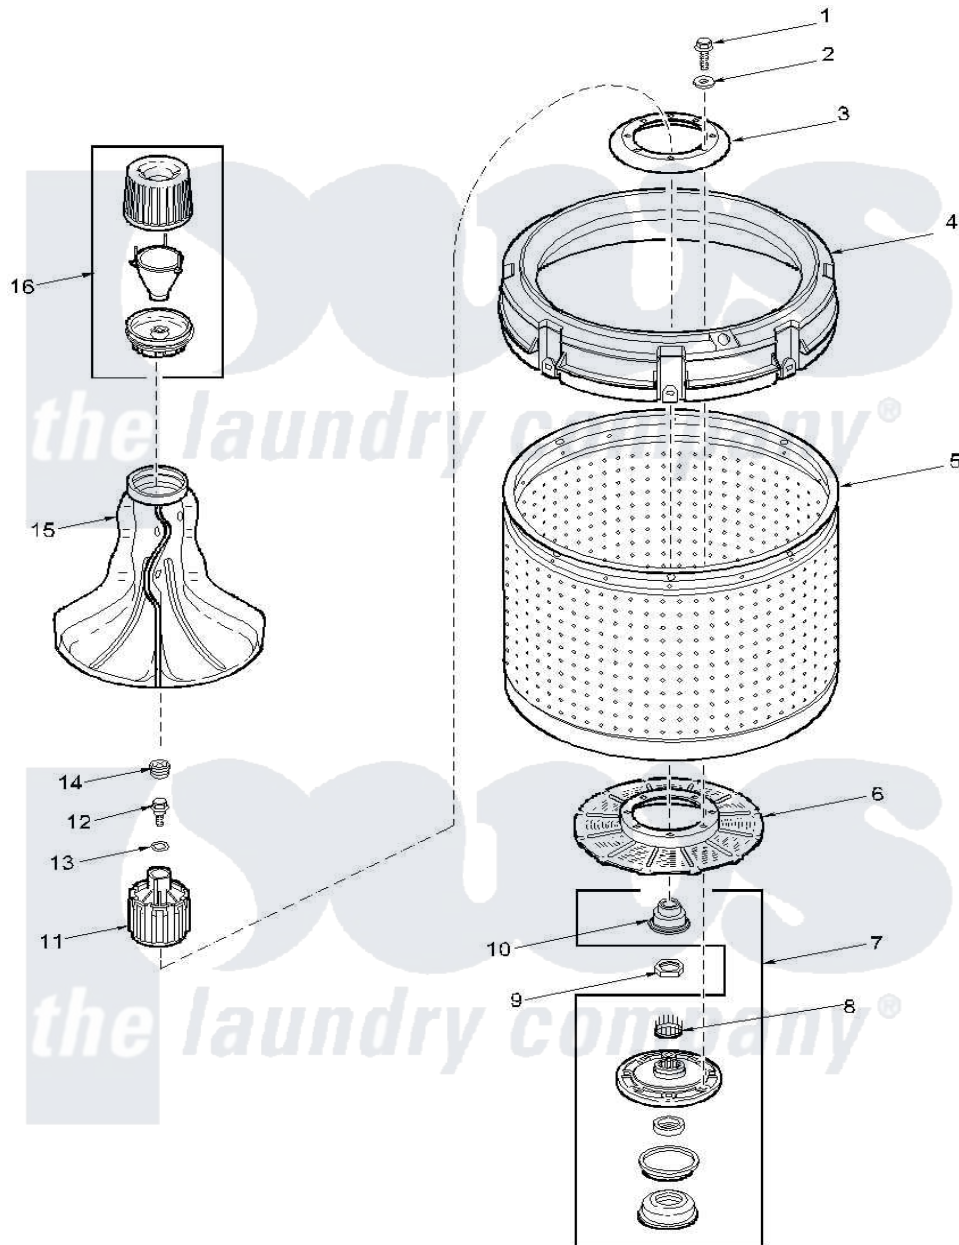

# Amana LWX20AW (BOM: PLWX20AW) 01 - AGITATOR, DRIVE BELL, WASHTUB AND HUB

Amana Residential Amana LWX20AW (BOM: PLWX20AW) Washer Parts Parts Diagram 01 - AGITATOR, DRIVE BELL, WASHTUB AND HUB  
 Click on the part number to view part

Item	Original Part Number	Replaced By	Status	Part Description
1	27202	<a href="#">W10116787</a>		Screw
2	<a href="#">28094</a>			Gasket
3	39113	<a href="#">R9900144</a>		Kit- Wash
4	37411	<a href="#">27001052</a>		Balance Ring
5	<a href="#">37813P</a>			Tub, Outer-Tall
6	39112	<a href="#">39371</a>		Filter Lin
7	646P3	<a href="#">R9900552</a>		Hub And Seal
8	29728	<a href="#">40008301</a>		Insert, Spline
9	Y29220	<a href="#">40016301</a>		Nut, Lock
10	36425	<a href="#">40016101</a>		Seal, Bell Drive
11	36443P	<a href="#">R9900189</a>		Kit, Drive Bell And Seal
12	34288	<a href="#">40065102</a>		Screw, Shoulder 1/4
13	<a href="#">36472</a>			O-Ring
14	36511	<a href="#">40008401</a>		Plug, Bell
15	36507	<a href="#">40000501W</a>		Agitator, Flex Vane