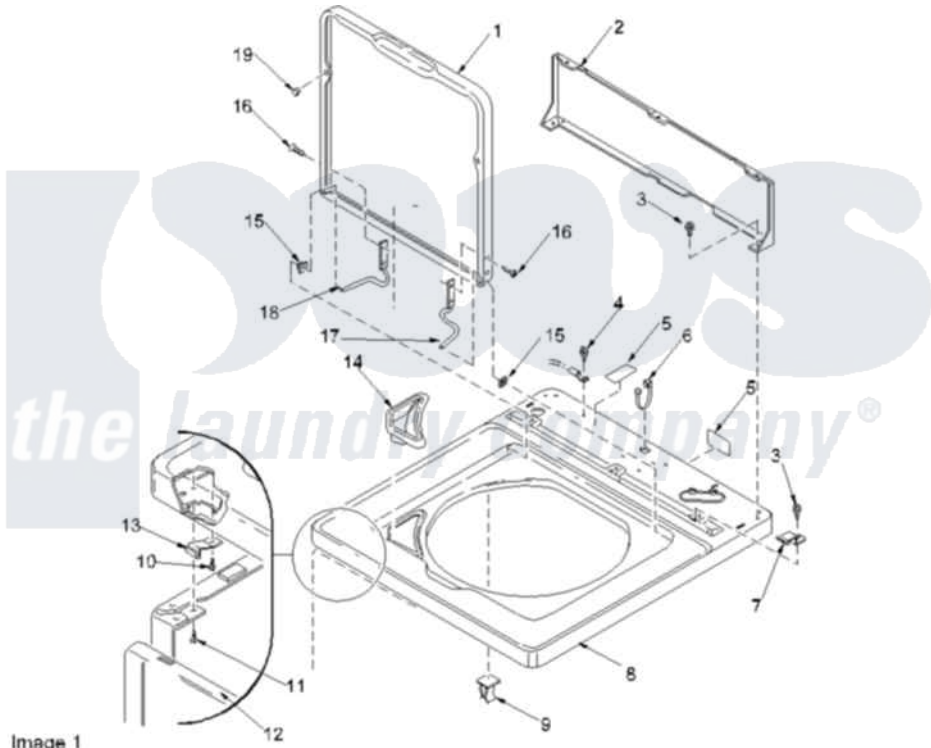

# Amana LWX20AW (BOM: PLWX20AW) 02 - CABINET TOP, LOADING DOOR & SWITCH

Image 1

Image 2

Amana Residential Amana LWX20AW (BOM: PLWX20AW) Washer Parts Parts Diagram 02 - CABINET TOP, LOADING DOOR & SWITCH

[Click on the part number to view part](#)

Item	Original Part Number	Replaced By	Status	Part Description
1	37827WP		Not Available	LOADING DOOR
2	<a href="#">37782</a>			Control Hood Back Panel
3	23962	<a href="#">W10116760</a>		Screw
4	<a href="#">52909</a>			Screw, 10B-16 X 1/2 HeX
5	24903		Not Available	STICKER,DISCONNECT POW
6	21903	<a href="#">211881</a>		Grommet, Cord Part Not Used-Gas Models Only
7	35887	<a href="#">40063901</a>		Clip, Hold Down
8	<a href="#">37992WP</a>			Top, Home W/Bleach
9	36519		Not Available	CLIP
10	501086	<a href="#">90767</a>		Screw, 8A X 3/8 HeX Washer Head Tapping
11	Y31644	<a href="#">27001200</a>		Screw
12	38238WP	<a href="#">38335WP</a>		Panel Frontw/Carton
13	38271	<a href="#">40034202</a>		Clip, Spring