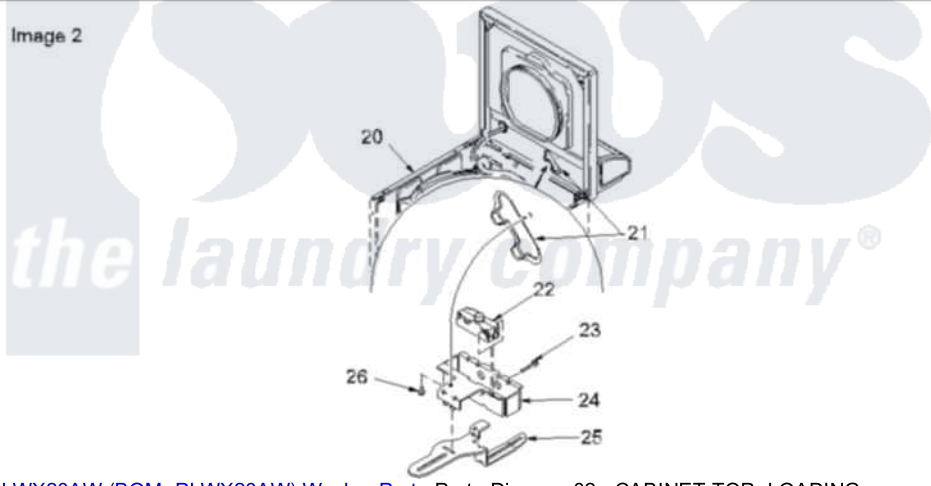

# Amana LWX20AW (BOM: PLWX20AW) 02 - CABINET TOP, LOADING DOOR & SWITCH

Image 1

Image 2

Amana Residential Amana LWX20AW (BOM: PLWX20AW) Washer Parts Parts Diagram 02 - CABINET TOP, LOADING DOOR & SWITCH

[Click on the part number to view part](#)

Item	Original Part Number	Replaced By	Status	Part Description
1	37827WP		Not Available	LOADING DOOR
2	<a href="#">37782</a>			Control Hood Back Panel
3	23962	<a href="#">W10116760</a>		Screw
4	<a href="#">52909</a>			Screw, 10B-16 X 1/2 HeX
5	24903		Not Available	STICKER,DISCONNECT POW
6	21903	<a href="#">211881</a>		Grommet, Cord Part Not Used-Gas Models Only
7	35887	<a href="#">40063901</a>		Clip, Hold Down
8	<a href="#">37992WP</a>			Top, Home W/Bleach
9	36519		Not Available	CLIP
10	501086	<a href="#">90767</a>		Screw, 8A X 3/8 HeX Washer Head Tapping
11	Y31644	<a href="#">27001200</a>		Screw
12	38238WP	<a href="#">38335WP</a>		Panel Frontw/Carton
13	38271	<a href="#">40034202</a>		Clip, Spring