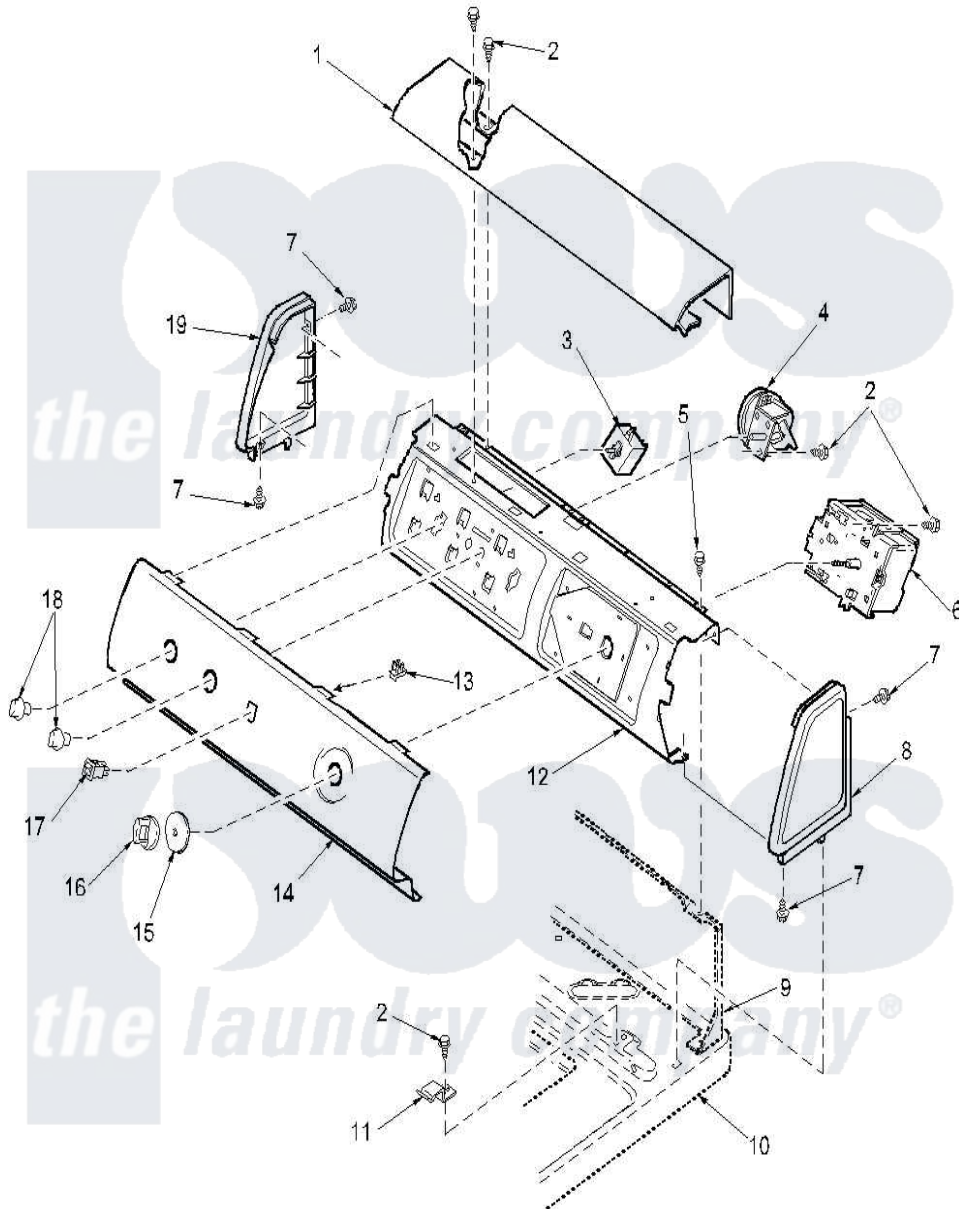

Amana LWX20AW (BOM: PLWX20AW) 04 - CONTROL PANEL

Amana Residential Amana LWX20AW (BOM: PLWX20AW) Washer Parts Parts Diagram 04 - CONTROL PANEL
 Click on the part number to view part

Item	Original Part Number	Replaced By	Status	Part Description
1	38231W	39905W		Cover Top
2	23962	W10116760		Screw
3	35115			Switch, TemPerature 3 P
4	39023	40055101		Switch, Pressure
5	34904	489355		Screw, 8 X 1/2
6	37931	200885P		Timer 230V/50Hz 3 CYC 1SP Package
7	501086	90767		Screw, 8A X 3/8 HeX Washer Head Tapping
8	504008W		Not Available	CAP-END RH
9	37782			Control Hood Back Panel
10	37992WP			Top, Home W/Bleach
11	35358	40063901		Clip, Hold Down
"	Y27103			Hinge, Hold-Down Lug
12	38171		Not Available	PANEL, CONTROL SUPPORT
13	Y00161	B5733302		Clip, Ground
14	38556W		Not Available	PANEL, GRAPHIC-AMANA

15	36700W		Knob Skirt
16	35333W		Knob, Timer
17	38424W		Switch, Rocker
18	36701W		Knob
19	504009W	40012702W	Endcap