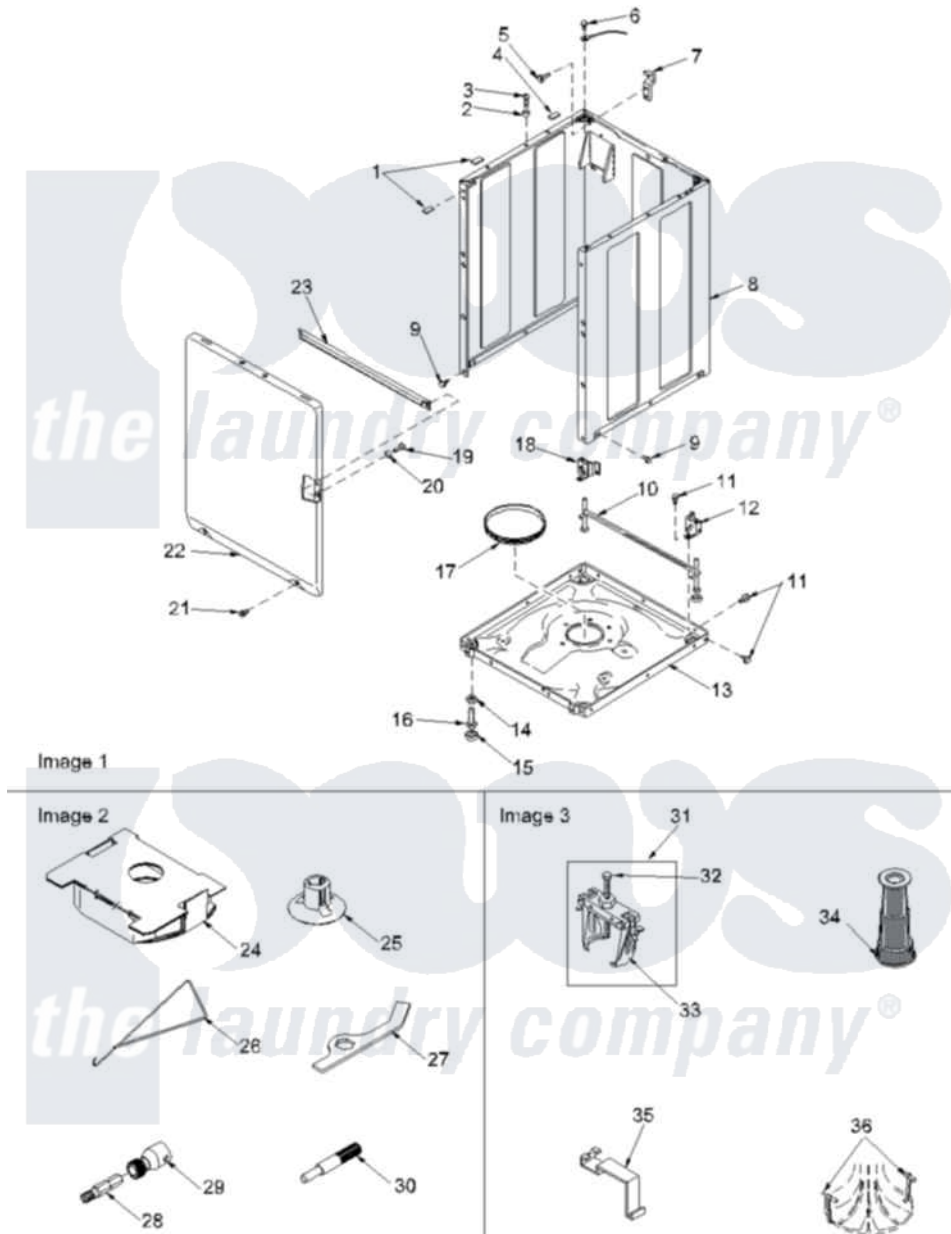

Amana LWX20AW (BOM: PLWX20AW) 05 - FRONT PANEL, BASE, CABINET & TOOLS

Amana Residential Amana LWX20AW (BOM: PLWX20AW) Washer Parts Parts Diagram 05 - FRONT PANEL, BASE, CABINET & TOOLS

[Click on the part number to view part](#)

Item	Original Part Number	Replaced By	Status	Part Description
1	Y56128			Pad, Bumper
2	56079	505187		Locator, Panel
3	32671	Y014874		Screw, Idler Arm And Sleeve
4	36226			Pad, Bumper .25
5	34499		Not Available	SCREW, No.10B X 1/4 TAP IN HX
6	51784		Not Available	SCREW,10B-16 X 1/2 HEX
7	Y27103			Hinge, Hold-Down Lug
8	38345		Not Available	CABINET,WASHER-HOME
"	34475LP	38612LP		Kit Service Cabinet
9	27196	27001200		Screw
10	34443			Assembly, Leg And Stabilier
11	35148		Not Available	SCREW,1/4-14 X 3/8 HX HD
12	36036		Not Available	BRACKET,SLL-RIGHT
13	37807	39788		Assembly- Base

14	Y21899	40038101		Nut, Leg
15	34318	40016001		Foot, Rubber
16	Y34319	22003428		Leg, Adjustable
17	37937	40037401		Ring, Friction
18	36037			Bracket, SII-Left
19	32671	Y014874		Screw, Idler Arm And Sleeve
20	28102			Locator, Panel
21	38272	40034101		Screw, No.12bx1/2
22	38238LP	38335LP		Panel Frontw/Carton
23	Y35097		Not Available	BRACE, FRT PNL
24	38039	27001185		Brace- Shp
25	38149	27001185		Brace- Shp
26	289P4	321P4		Hook, Spring
27	306P4			Hex Wrench
28	282P4			T25 Tamper Resistant Bit
29	24161			Torx Bit Holder
30	305P4		Not Available	TOOL, TRANSMISSION PI
31	294P4			Bell Tool
32	294P4B			Drive Bell Bolt
33	294P4A			Jaw, Drive Bell Tool
34	293P4			Seal Tool
35	273P4			Tub Cover Gasket Tool
36	254P4P			Agitator Hooks
NI	555P3	725P3		Kit
"	38657			Assembly, Wiring Harness
"	38772			Assembly, Wire Harness-BA