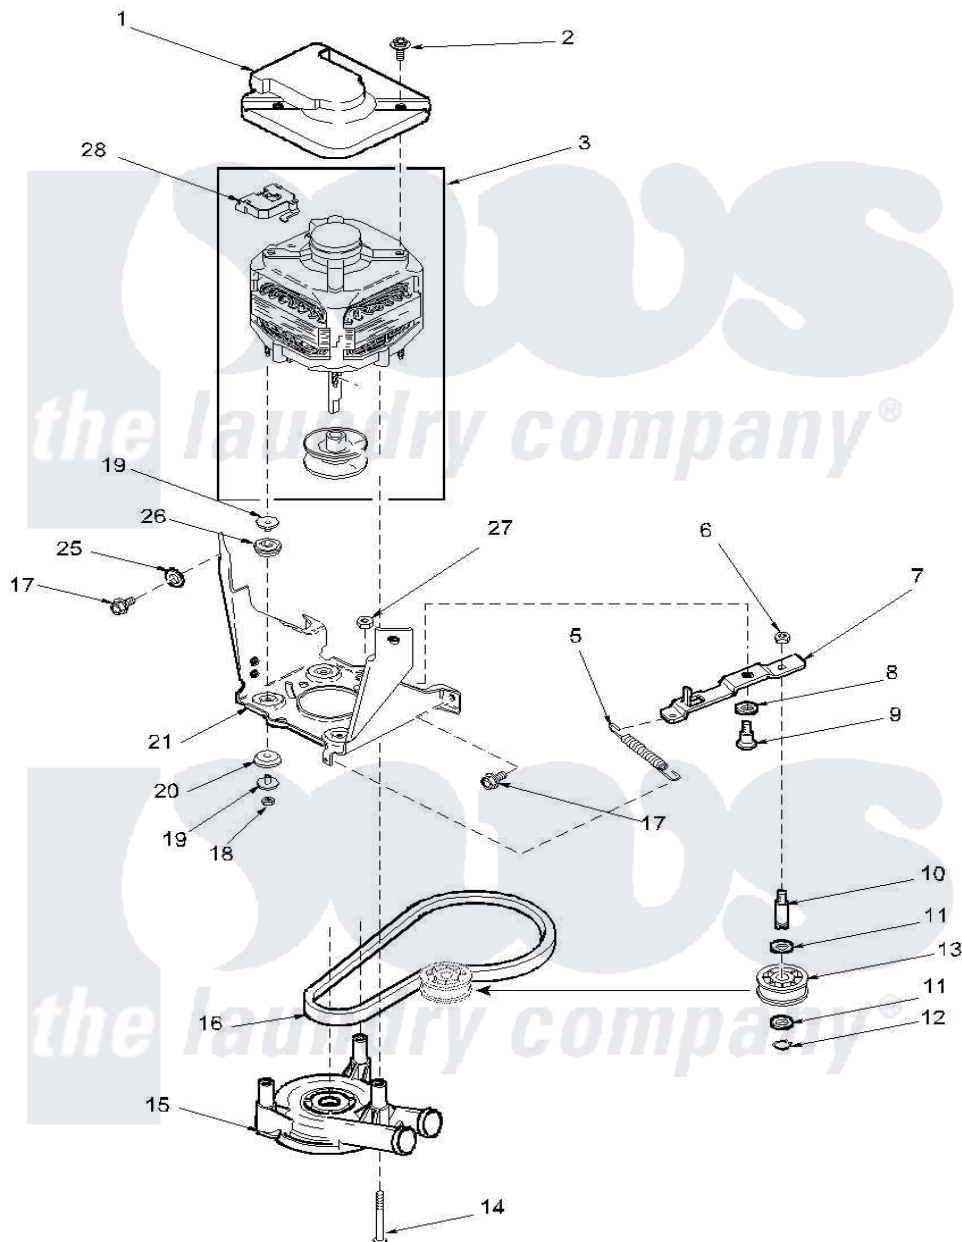

Amana LWX20AW (BOM: PLWX20AW) 08 - MOTOR, BELT, PUMP, AND IDLER ASSY

Amana Residential Amana LWX20AW (BOM: PLWX20AW) Washer Parts Diagram 08 - MOTOR, BELT, PUMP, AND IDLER ASSY

Click on the part number to view part

Item	Original Part Number	Replaced By	Status	Part Description
1	34754	40112301		Shield, Motor
2	36639	4312464		Screw
3	38053P	39567P		Assembly-Motor
5	Y39666	40061401		Spring, Idler Lever
6	28803	2221070		Clamp, Nylon
7	38011	40041002		Lever, Idler
8	81392	40054701		Washer
9	27229	40038901		Screw, 1/4-20
10	38228	56461		Shaft
11	52549			Washer, 501 ID X3/4 Odx
12	23748			Ring, Retaining
13	38225	40045001		Idler Pulley Assembly
14	Y34565	40063701		Screw, 10-16 x 1.75
15	36863P	27001233		Pump
16	38749			Belt, Agitate And Spin

17	35369	40128701	Screw, 5/16-18 X .50
18	35423	3400029	Nut, Adapter Plate
19	38325	40053701	Post, Isolator
20	38396	40054301	Mount, Motor Lower
21	37445	Not Available	MOTOR MOUNTING BRACKET
25	37772	Not Available	WASHER, ALUMINUM .34X
26	38395	40053801	Mount, Motor Upper
27	52566	27001225	Nut, Jam Mid Lock 1/4-20
28	35632	Not Available	SWITCH, MOTOR