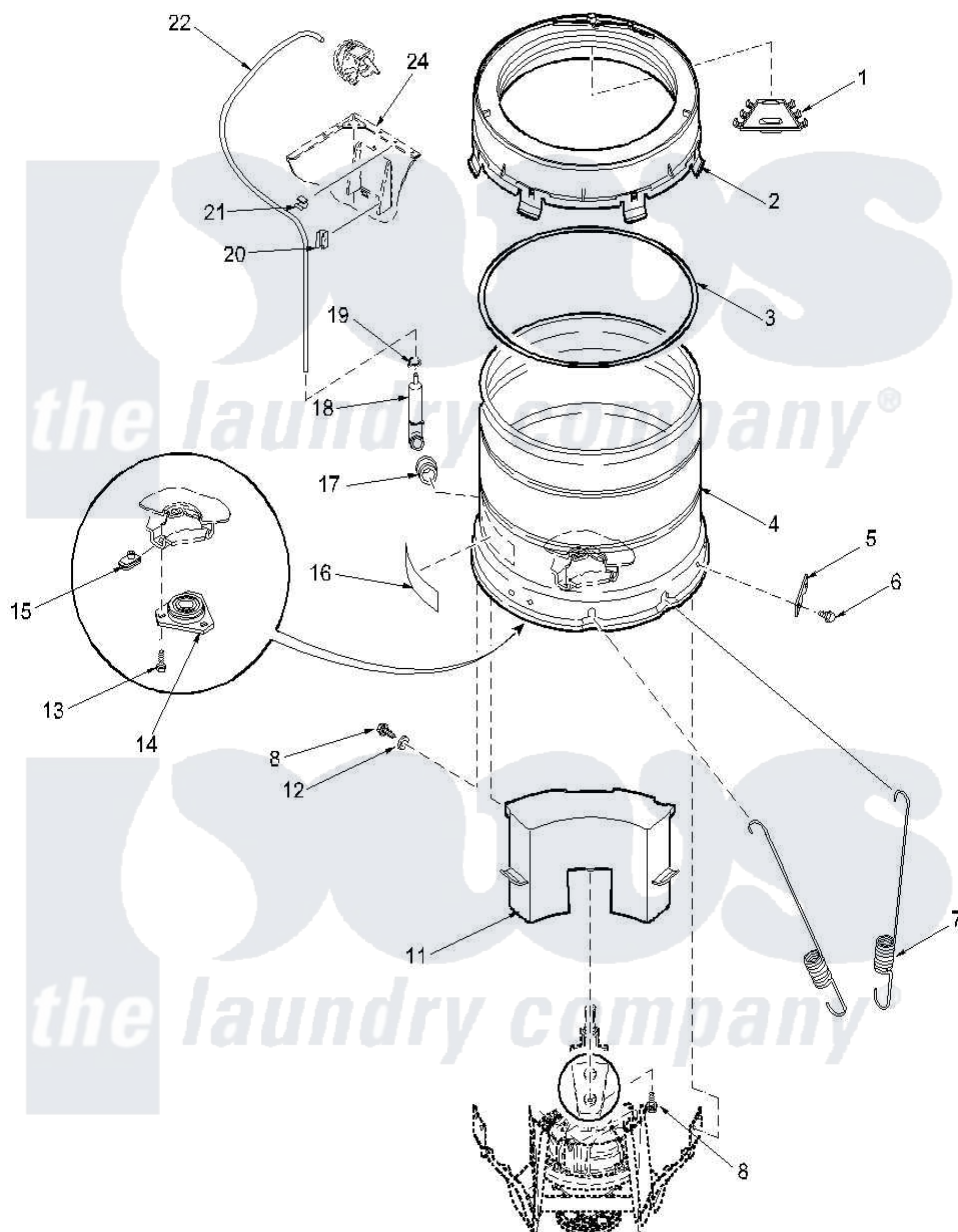

# Amana LWX20AW (BOM: PLWX20AW) 09 - OUTER TUB, COVER, PRESSURE TUBE

Amana Residential Amana LWX20AW (BOM: PLWX20AW) Washer Parts Parts Diagram 09 - OUTER TUB, COVER, PRESSURE TUBE

[Click on the part number to view part](#)

Item	Original Part Number	Replaced By	Status	Part Description
1	37514		Not Available	WATER INLET CHANNEL
2	37502	<a href="#">39169</a>		Assembly Tub Cover Gasket And Channel
3	<a href="#">38359</a>			Gasket, Tub Cover Large
4	<a href="#">37813P</a>			Tub, Outer-Tall
5	<a href="#">27926</a>			Plate, Leg .063
6	35369	<a href="#">40128701</a>		Screw, 5/16-18 X .50
7	37575	<a href="#">40045202</a>		Spring, Tall Tub
8	37766	<a href="#">40064301</a>		Screw, 1/4-15 x 3/4 Hex
11	<a href="#">38769</a>			Assembly, Counterweight
12	37767	<a href="#">60096-8</a>		Rail Shelf Support
13	36991	<a href="#">3400500</a>		Bolt, 3405245 5/16-18 X 3/4
14	27182	<a href="#">40004201P</a>		Main Bearing Assembly
15	<a href="#">27222</a>			Nut, Retainer 5/16-18
16	500049		Not Available	STICKER

17	29175	<a href="#">40037801</a>	Grommet
18	30907	<a href="#">40008501</a>	Assembly, Pressure Bulb
19	Y22294	<a href="#">596669</a>	Clamp, Manifold
20	36985		Not Available CLIP, HOSE
21	<a href="#">21036</a>		Clip, Cable
22	29213	<a href="#">39125</a>	Tubing 31
24	34475LP	<a href="#">38612LP</a>	Kit Service Cabinet