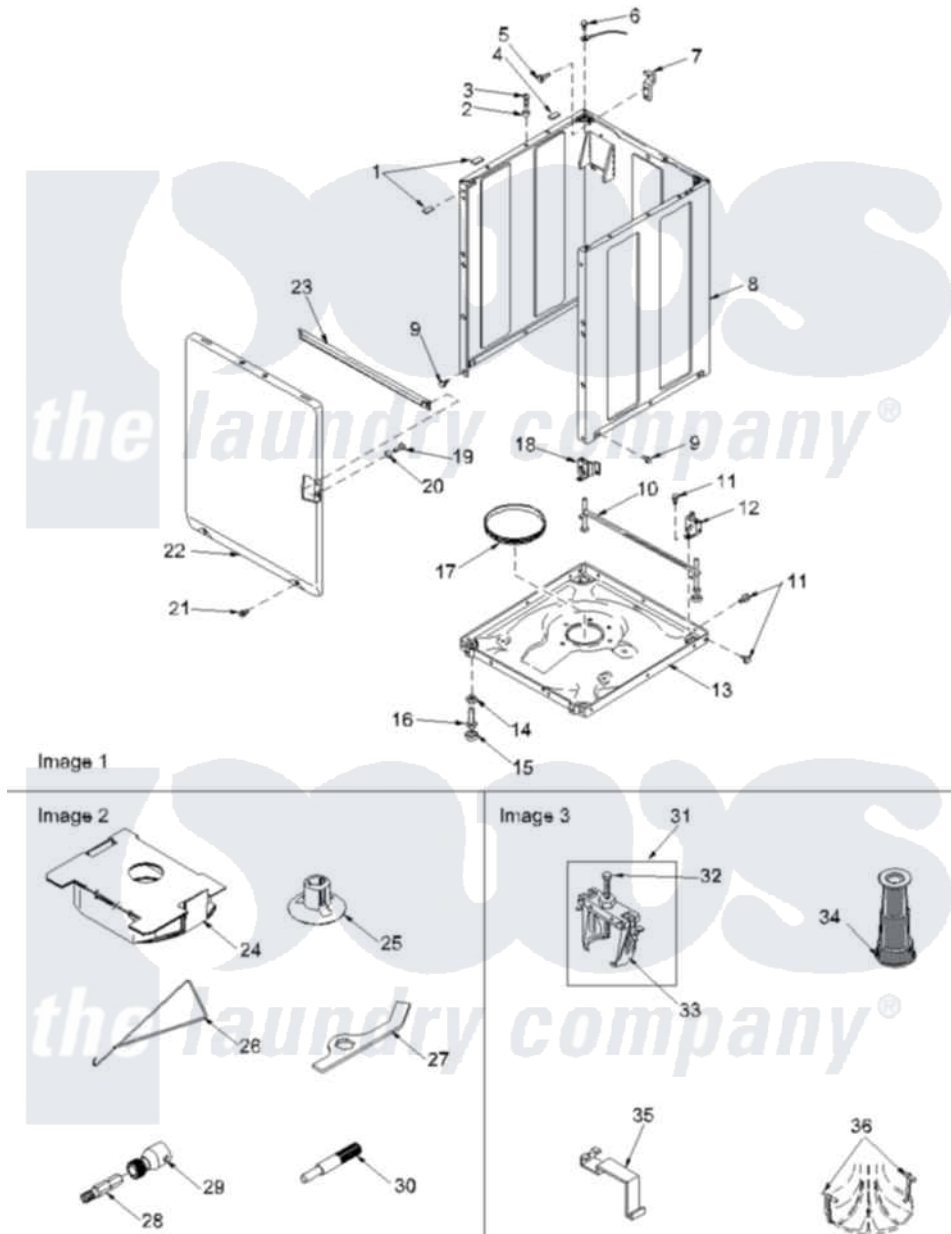

Amana LWX50AW (BOM: PLWX50AW) 05 - FRONT PANEL, BASE, CABINET & TOOLS

Amana Residential Amana LWX50AW (BOM: PLWX50AW) Washer Parts Parts Diagram 05 - FRONT PANEL, BASE, CABINET & TOOLS

[Click on the part number to view part](#)

Item	Original Part Number	Replaced By	Status	Part Description
1	Y56128			Pad, Bumper
2	56079	505187		Locator, Panel
3	32671	Y014874		Screw, Idler Arm And Sleeve
4	36226			Pad, Bumper .25
5	34499		Not Available	SCREW, No.10B X 1/4 TAP IN HX
6	51784		Not Available	SCREW,10B-16 X 1/2 HEX
7	Y27103			Hinge, Hold-Down Lug
8	38345		Not Available	CABINET,WASHER-HOME
"	34475WP	38612WP		Kit-Servic
9	27196	27001200		Screw
10	34443			Assembly, Leg And Stabilier
11	35148		Not Available	SCREW,1/4-14 X 3/8 HX HD
12	36036		Not Available	BRACKET,SLL-RIGHT
13	37807	39788		Assembly- Base

14	Y21899	40038101		Nut, Leg
15	34318	40016001		Foot, Rubber
16	Y34319	22003428		Leg, Adjustable
17	37937	40037401		Ring, Friction
18	36037			Bracket, SII-Left
19	32671	Y014874		Screw, Idler Arm And Sleeve
20	28102			Locator, Panel
21	38272	40034101		Screw, No.12bx1/2
22	38238WP	38335WP		Panel Frontw/Carton
23	Y35097		Not Available	BRACE, FRT PNL
24	38039	27001185		Brace- Shp
25	38149	27001185		Brace- Shp
26	289P4	321P4		Hook, Spring
27	306P4			Hex Wrench
28	282P4			T25 Tamper Resistant Bit
29	24161			Torx Bit Holder
30	305P4		Not Available	TOOL, TRANSMISSION PI
31	294P4			Bell Tool
32	294P4B			Drive Bell Bolt
33	294P4A			Jaw, Drive Bell Tool
34	293P4			Seal Tool
35	273P4			Tub Cover Gasket Tool
36	254P4P			Agitator Hooks
NI	555P3	725P3		Kit
"	38660			Assembly, Wire Harness
"	38773			Assembly, Wire Harness-Ho