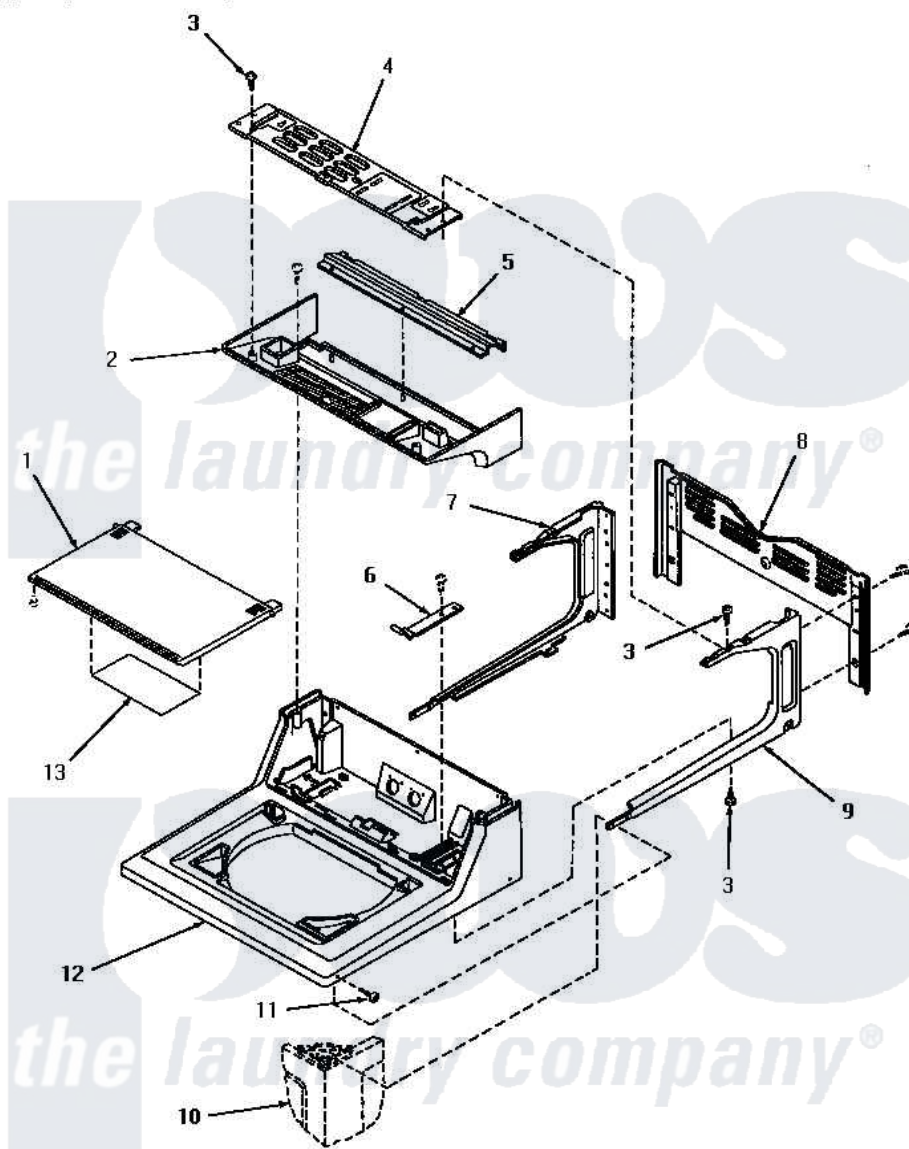

# Amana MA8800 03 - CABINET TOP, LID, UP COVER & MAIN FRAME

## CABINET TOP, LID, UPPER COVER AND MAIN FRAME

Amana [Residential Amana MA8800 Washer Parts](#) Parts Diagram 03 - CABINET TOP, LID, UP COVER & MAIN FRAME

[Click on the part number to view part](#)

Item	Original Part Number	Replaced By	Status	Part Description
1	13564L		Not Available	LID
2	13554L		Not Available	COVER,UPPER
3	13558		Not Available	NO LONGER AVAILABLE
4	13559		Not Available	BEAM,CROSS
5	13555		Not Available	SUPPORT
6	13569	<a href="#">5303351145</a>		Retainer
7	13556L		Not Available	MAIN FRAME, LEFT, ALMOND
8	13563L		Not Available	COVER,REAR
9	13557L		Not Available	MAIN FRAME, RIGHT, ALMOND
10	Y00000000		Not Available	SEE NOTE CABINET ASSEMBLY
11	<a href="#">13568</a>			Screw
12	13553L		Not Available	TOP,WASHER
13	13565		Not Available	STICKER,INSTRUCTION