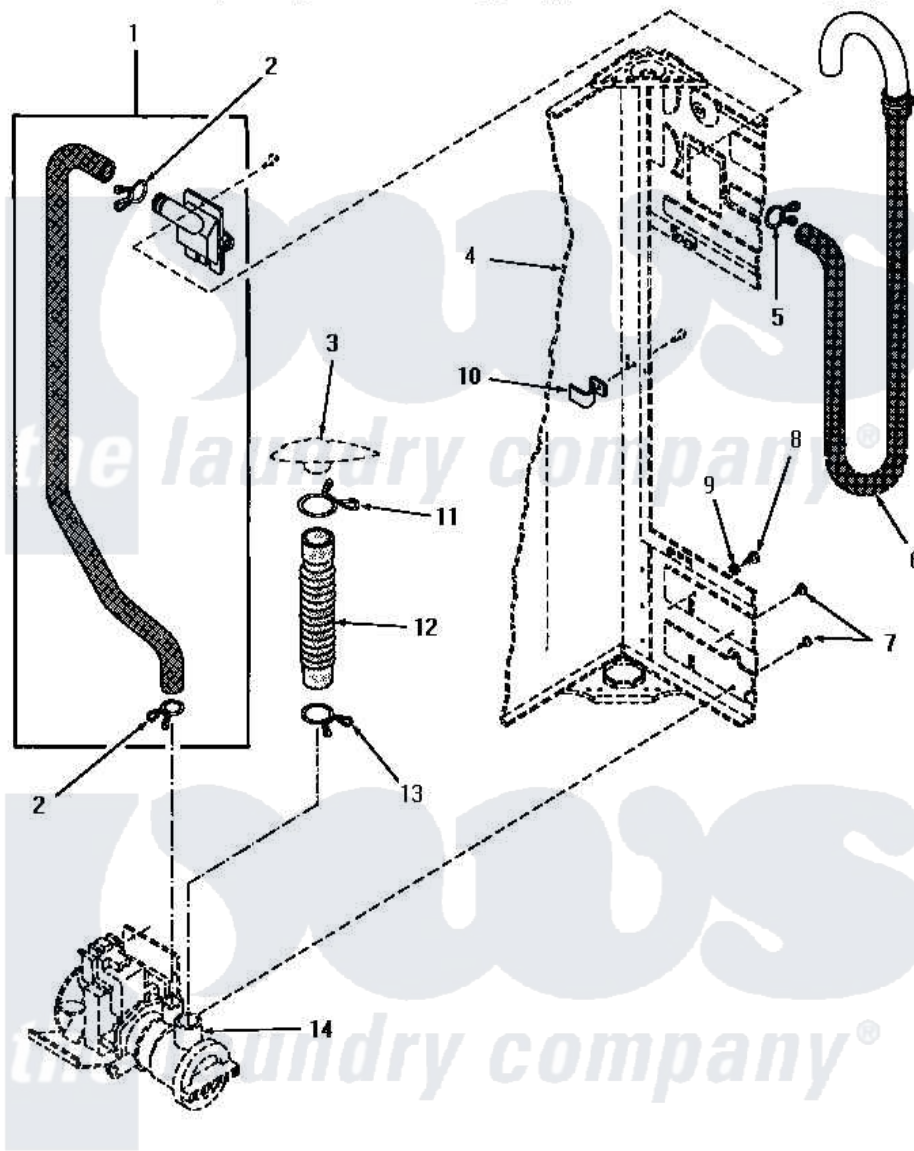

Amana MA8800 07 - DRAIN PUMP & HOSES

DRAIN PUMP AND HOSES

Amana [Residential Amana MA8800 Washer Parts](#) Parts Diagram 07 - DRAIN PUMP & HOSES

[Click on the part number to view part](#)

Item	Original Part Number	Replaced By	Status	Part Description
1	13594			Assembly, Drain Joint
2	13595	FEOBP40S11N/MW		13595 Microwv 40w 120 1P
3	Y00000000		Not Available	SEE NOTE OUTER TUB
4	Y00000000		Not Available	SEE NOTE CABINET ASSEMBLY
5	13551		Not Available	NO LONGER AVAILABLE
6	13550		Not Available	NO LONGER AVAILABLE
7	13592		Not Available	SCREW
8	13596			Screw
9	13597			Lockwasher
10	13504		Not Available	HOLDER,HOSE
11	13582			Clamp, Hose
12	13580			Hose, Tub To Pump
13	13581			Clamp, Hose
14	Y00000000		Not Available	SEE NOTE DRAIN PUMP