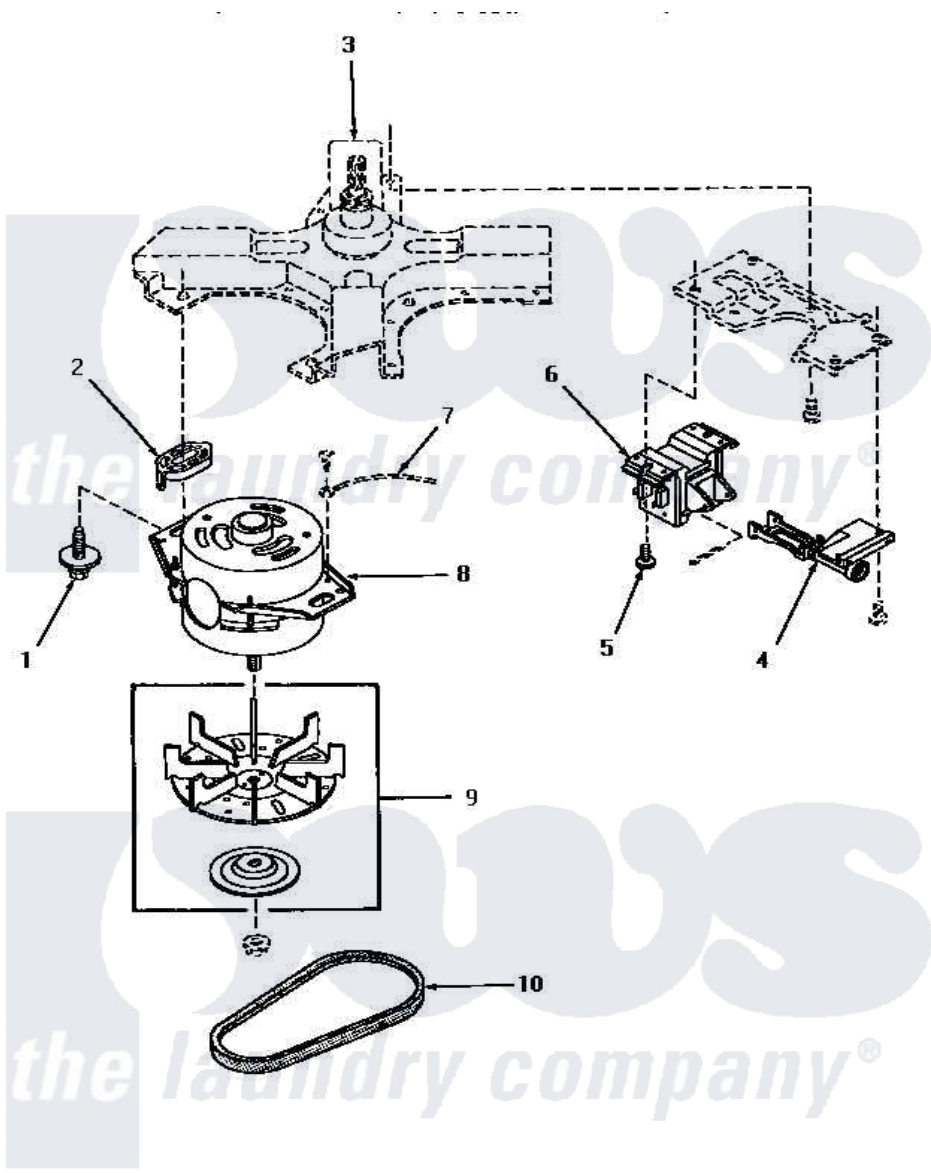

# Amana MA8800 09 - MOTOR, BELT & SOLENOID

## MOTOR, BELT AND SOLENOID

Amana [Residential Amana MA8800 Washer Parts](#) Parts Diagram 09 - MOTOR, BELT & SOLENOID

[Click on the part number to view part](#)

Item	Original Part Number	Replaced By	Status	Part Description
1	13525		Not Available	ASSY,BOLT
2	13523		Not Available	INSULATOR
3	Y00000000		Not Available	SEE NOTE CLUTCH ASSEMBLY
4	13531		Not Available	ASSY,LEVER
5	<a href="#">13532</a>			Bolt
6	<a href="#">13533</a>			Solenoid
7	Y00000000		Not Available	SEE NOTE GROUND WIRE, GREEN
8	<a href="#">13524</a>			Motor
9	13521		Not Available	PULLEY,MOTOR
10	13520		Not Available	BELT,V