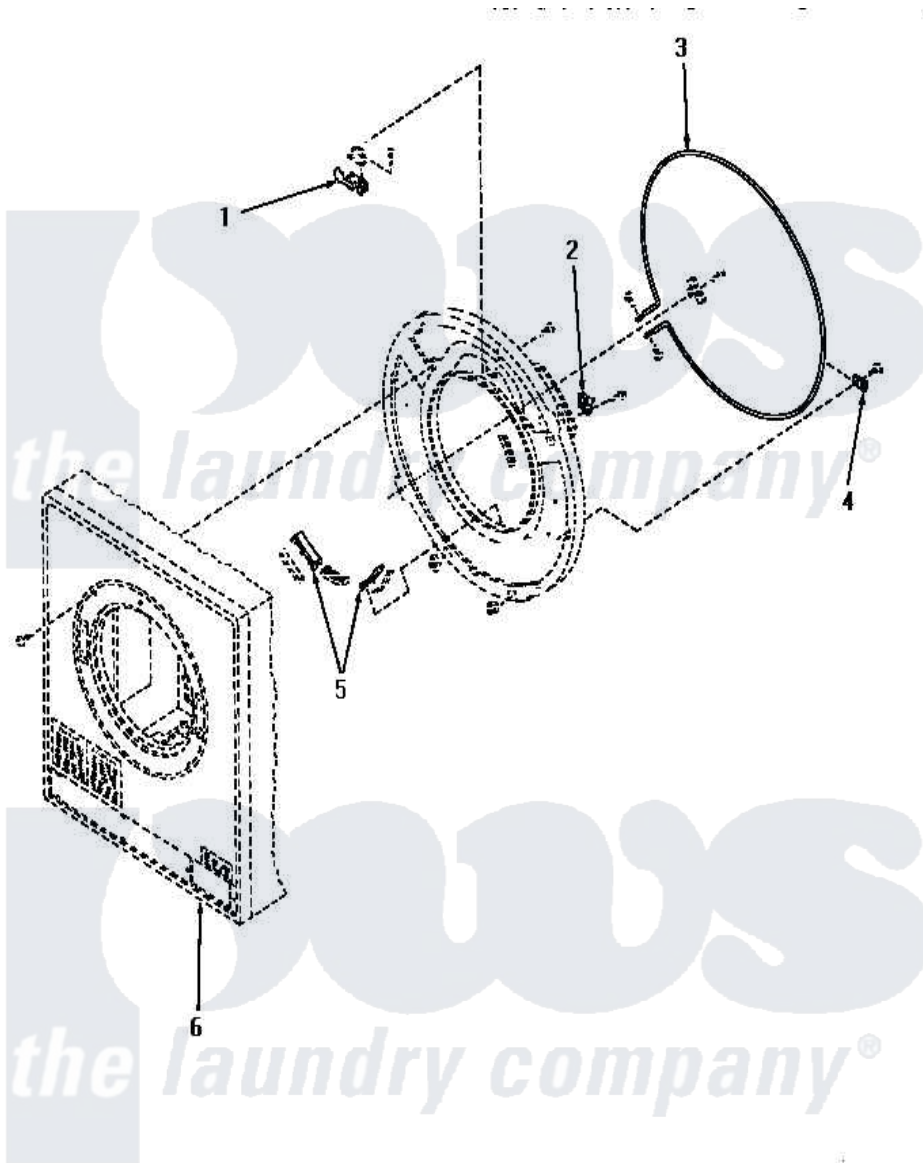

Amana ME8810 04 - DOOR SW/HEATING ELEM & SAFETY TSTAT

DOOR SWITCH, HEATING ELEMENT AND SAFETY THERMOSTAT

Amana [Residential Amana ME8810 Washer Parts](#) Parts Diagram 04 - DOOR SW/HEATING ELEM & SAFETY TSTAT
 Click on the part number to view part

Item	Original Part Number	Replaced By	Status	Part Description
1	13611			Assembly, Switch-Door
2	13606		Not Available	THERMOSTAT
3	13843		Not Available	HEATER
4	13607			Support
5	13605			Assembly, Slider
6	Y00000000		Not Available	SEE NOTE CABINET ASSEMBLY
NI	13856		Not Available	FUSE