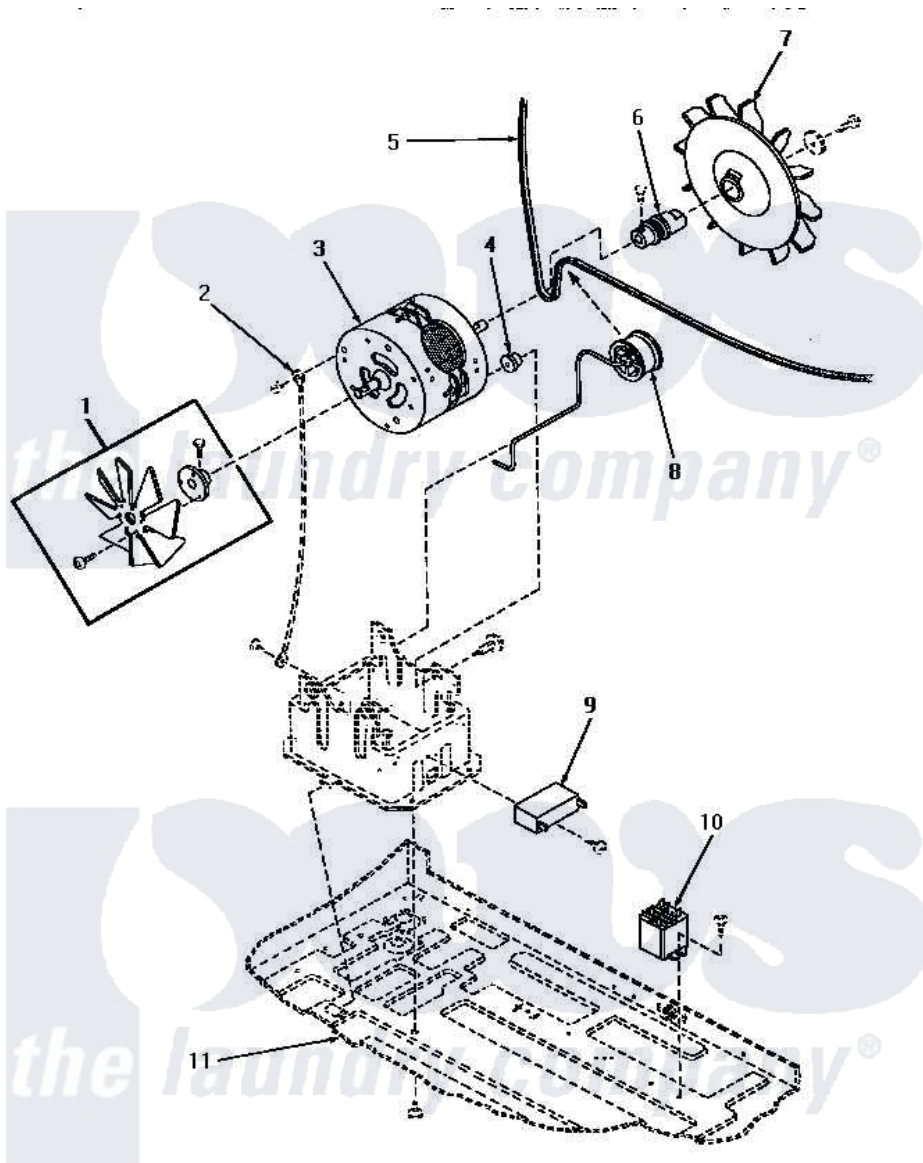

Amana ME8810 06 - MOTOR & DRUM BELT

MOTOR AND DRUM BELT

Amana [Residential Amana ME8810 Washer Parts](#) Parts Diagram 06 - MOTOR & DRUM BELT

[Click on the part number to view part](#)

Item	Original Part Number	Replaced By	Status	Part Description
1	13832		Not Available	WHEEL,BLOWER-LARGE
2	Y00000000		Not Available	SEE NOTE GROUND WIRE, GREEN
3	13846			Motor
4	13625			Bumper
5	13623		Not Available	BELT,V-DRUM
6	13626		Not Available	PULLEY
7	13634		Not Available	FAN
8	13629			Assembly, Idler Pulley
9	13628			Capacitor
10	13637			Relay
11	Y00000000		Not Available	SEE NOTE CABINET ASSEMBLY