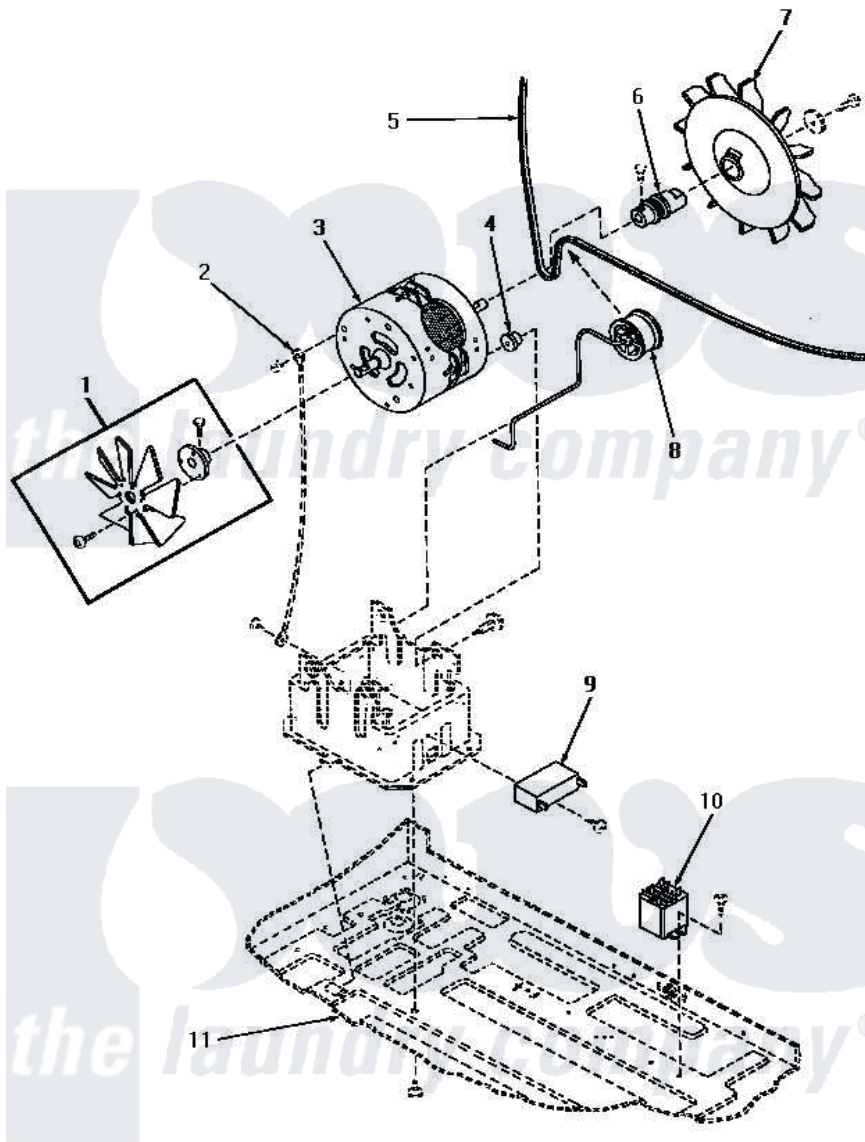

# Amana ME8830 06 - MOTOR & DRUM BELT

## MOTOR AND DRUM BELT

Amana [Residential Amana ME8830 Dryer Parts](#) Parts Diagram 06 - MOTOR & DRUM BELT  
 Click on the part number to view part

Item	Original Part Number	Replaced By	Status	Part Description
1	13627		Not Available	FAN
2	Y00000000		Not Available	SEE NOTE GROUND WIRE, GREEN
3	13622		Not Available	MOTOR
4	<a href="#">13625</a>			Bumper
5	13623		Not Available	BELT,V-DRUM
6	13626		Not Available	PULLEY
7	13634		Not Available	FAN
8	<a href="#">13629</a>			Assembly, Idler Pulley
9	<a href="#">13628</a>			Capacitor
10	<a href="#">13637</a>			Relay
11	Y00000000		Not Available	SEE NOTE CABINET ASSEMBLY