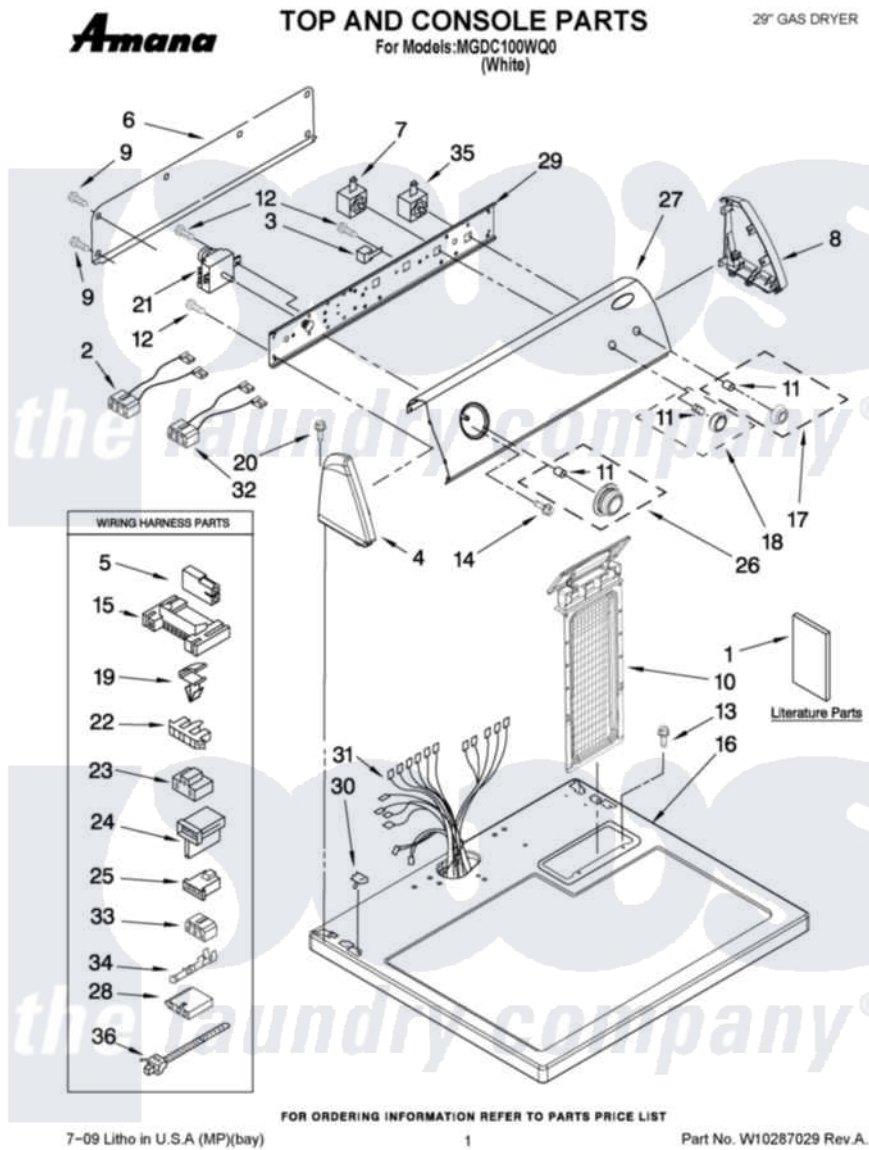

Amana MGDC100WQ0 01 - TOP AND CONSOLE PARTS

Amana Residential Amana MGDC100WQ0 Dryer Parts Parts Diagram 01 - TOP AND CONSOLE PARTS
 Click on the part number to view part

Item	Original Part Number	Replaced By	Status	Part Description
1	W10150630		Not Available	LITERATURE PARTS INSTRUCTIONS, INSTALLATION
"	W10088780		Not Available	Guide, Use & Care
"	8576796		Not Available	WIRING DIAGRAM
"	W10089185		Not Available	SHEET, CYCLE FEATURE
2	W10203571			Wire, Jumper Black
3	694419			Mini-Buzzer
4	8271365	279962		Endcap
5	717252			Receptacle, Terminal
6	8274261			Do-It-Yourself Repair Manuals
7	3405152			Switch, Wrinkle Shield
8	8271359	279962		Endcap
9	693995			Screw, Hex Head
10	8558463			HANDLE AND LINT SCREEN ASSEMBLY
11	8536939			Clip, Knob

12	8533971	90767	Screw, 8A X 3/8 HeX Washer Head Tapping
13	688983	487240	Screw, For Mtg. Service Capacitor
14	8533951	3400859	Screw, Grounding
15	3395683		Receptacle, Multi-Terminal
16	8557930	8563985	Top
17	W10180220		Knob Assembly Push-To-Start
18	W10180218		Knob, Control Assembly
19	3394427		Clip-Harness
20	388326		Screw, 8-18 X 1.25
21	3977678		Timer Assembly
22	3397269		Connector, Timer
23	3401144		Connector
24	3403499		Connector, 2-Position
25	3403498		Connector, 3-Position
26	W10180219		Knob, Timer Assembly
27	W10270639		Panel, Control
28	3936144		Do-It-Yourself Repair Manuals
29	8271418		Bracket, Control
30	357213		Nut, Push-In
31	8299876		Harness, Wiring
32	3401695		Wire, Jumper Buzzer
33	3347243		Block, Disconnect
34	94614		Terminal
35	3977456		Switch, Push-To-Start
36	3391249		Cable Tie, Push Mount