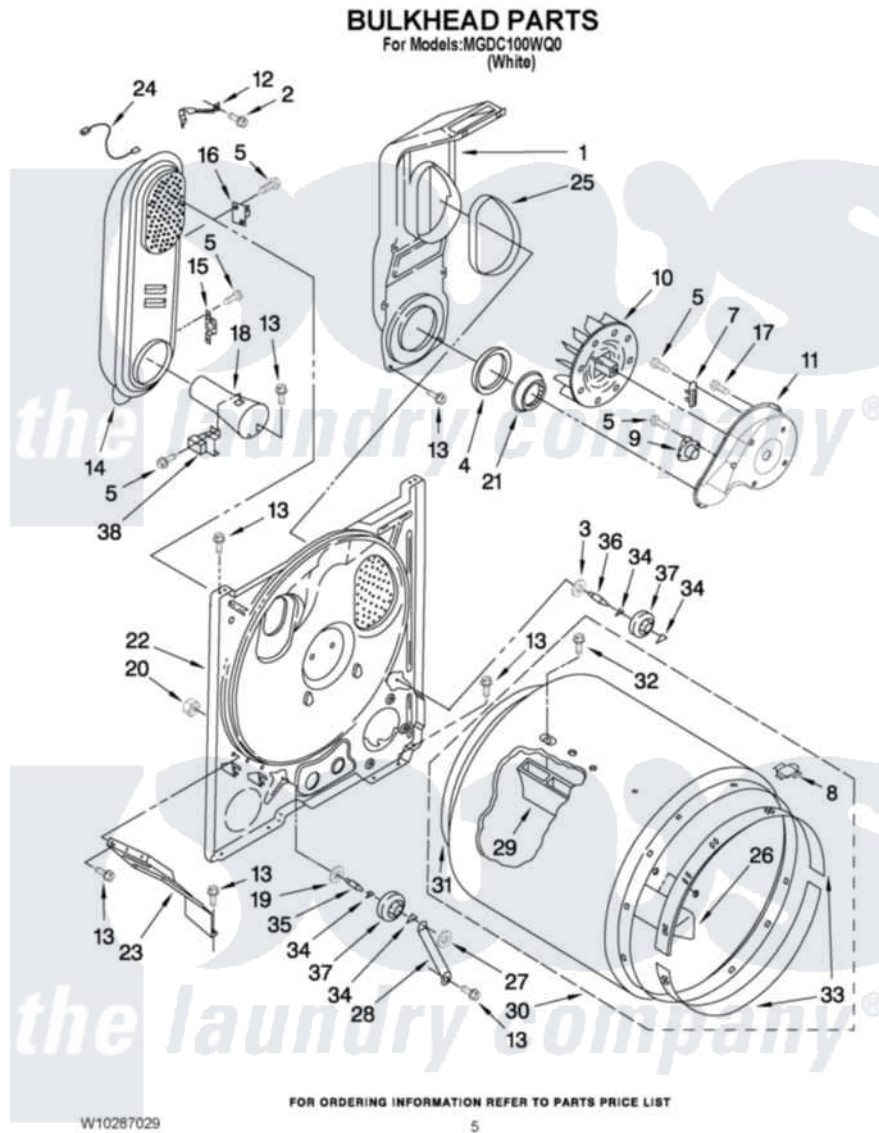

Amana MGDC100WQ0 03 - BULKHEAD PARTS

Amana Residential Amana MGDC100WQ0 Dryer Parts Parts Diagram 03 - BULKHEAD PARTS
Click on the part number to view part

Item	Original Part Number	Replaced By	Status	Part Description
1	348368			Lint Chute Assembly
2	489463			Screw, 8-18 X 1/16
3	3388703			Washer, Support
4	347139			Seal, Lint Chute
5	90767			Screw, 8A X 3/8 HeX Washer Head Tapping
7	3392519			Thermal Limiter
8	8066086			Plug, Drum Hole
9	3387134			Thermostat, Internal-Bias
10	694089			Wheel, Blower
11	8577230			Housing, Blower
12	8066155			Clip, Heater Box
13	343641	681414		Screw, 10AB X 1/2
14	8530285	279980		Box
15	3403140			Thermostat, High-Limit 205F
16	280010			Kit, Thermal Cut-Off
17	3390647	488729		Screw

18	8066049		Funnel, Burner Light
19	348197		Washer, Support
20	3359452		Nut, Lock
21	696302		Shield, Exhaust
22	3403491	279796	Bulkhead
23	3406022		Bracket, Bulkhead
24	3401707		Jumper, Tco-High Limit
25	339956		Seal, Air Duct To Bulkhead
26	3403636		Baffle, Drum
27	90296		Nut, Push On
28	3976434		Bracket, Support Shaft
29	692490		Baffle, Drum
30	695587		Drum Assembly
31	3406130	279857	Seal
32	W10219342		Screw, Baffle Mounting
33	692526	279441	BeaRng-Rng
34	690997		Washer, Thrust
35	3399506	W10359270	Shaft, Drum Roller Threads
36	3399507	W10359269	Shaft, Drum Roller Threads
37	3397590	349241T	Support
38	338906		Radiant, Sensor