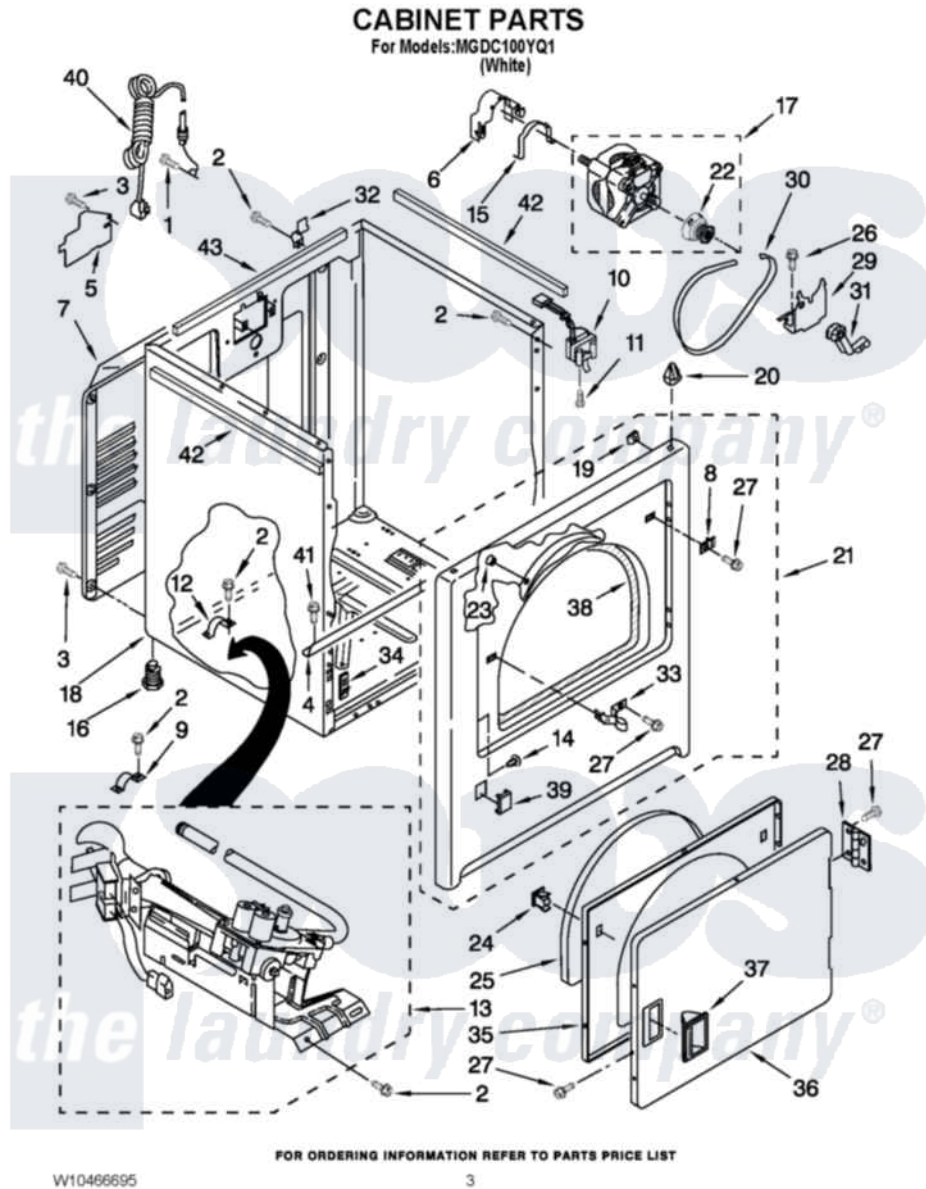

Amana MGDC100YQ1 02 - CABINET PARTS

Amana Residential Amana MGDC100YQ1 Dryer Parts Parts Diagram 02 - CABINET PARTS
Click on the part number to view part

Item	Original Part Number	Replaced By	Status	Part Description
1	8533974	4331106		Screw, No.10-32 X 7/16
2	343641	681414		Screw, 10AB X 1/2
3	693995			Screw, Hex Head
4	W10236073			Bracket, Cabinet
5	3396795			Cover, Terminal Block
6	3404162			Clamp, Motor
7	3396805	280043		Panel-Rear
8	3403630			Plug, Strike Hole
9	3980175			Clamp, Elbow
10	3406109	3406107		Door Switch Assembly
11	697773	3395530		Screw
12	341029			Clamp, Pipe Door Spring
13	W10336852	W10465748		Burner-Gas
14	3404413			Plug, Hinge Hole
15	W10121316			Plug, Multivent
16	3392100	49621		Feet-Leveling

NI	279810		Foot-Optional
17	8066206	279827	Motor-Drive
18	8530603	8533643	Cabinet
19	98234		Clip, U-Bend
20	690363	18776	Lock, Front Top
21	W10224855	W10248059	Panel
22	8066184		Pulley, Motor
23	685203	279220	Clip
24	3389441		Door Catch Assembly
25	3405246		Seal, Door Push-To-Start
26	3400500		Bolt, 3405245 5/16-18 X 3/4
27	342055	488627	Screw
28	W10362431		Hinge And Pin Assembly
29	348780		Base, Motor
30	W10198086		Belt, Drive
31	691366		Idler And Pulley Assembly
32	8066217		Hinge, Top
33	3403431		Strike, Panel
34	3394083		Clip, Front Panel
35	3402341		Door, Inner
36	3402335		Door, Front
37	8565970		Handle, Door
38	3406129		Seal And Bearing Assembly
39	8564457		Plug, Front Panel
40	W10440460		Cord, Power
41	3390631		Screw, 10-16 X 3/8
42	W10316529		Foam-Seal Cabinet
43	W10224934		Cabinet