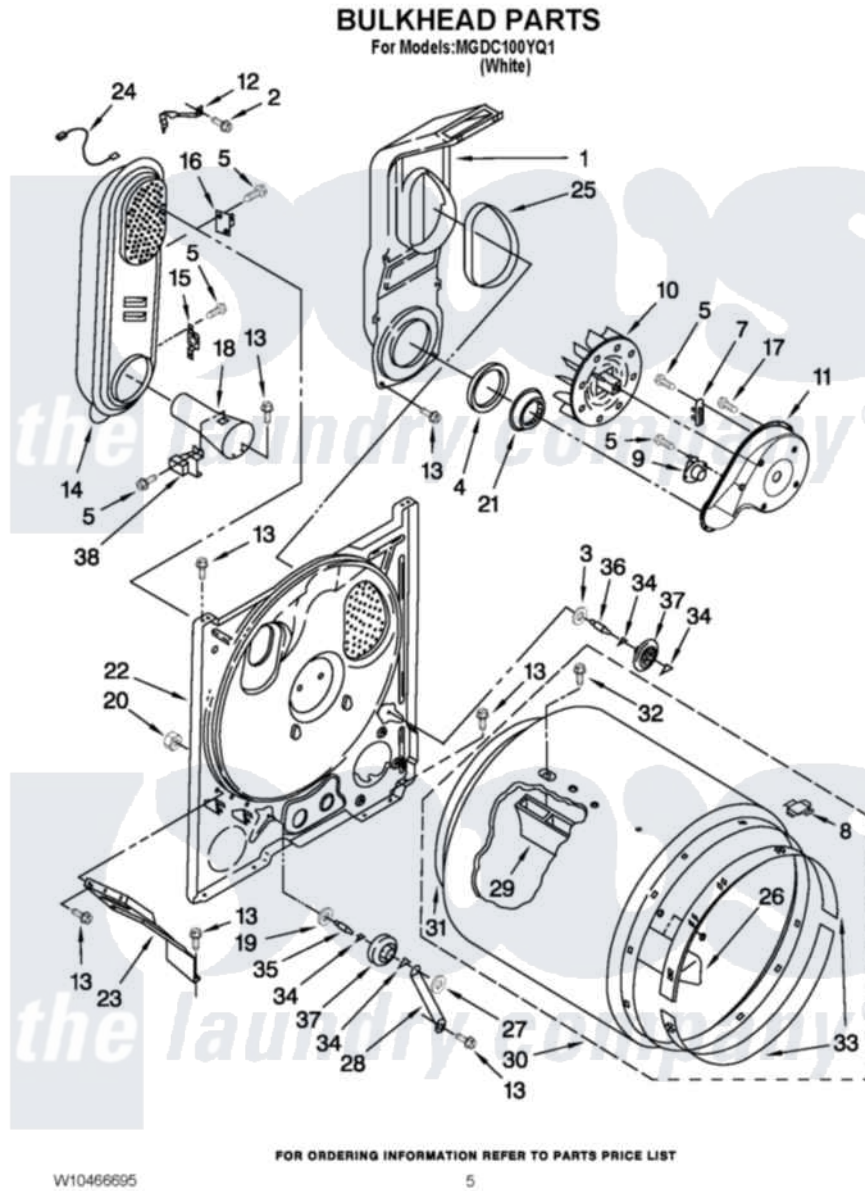

# Amana MGDC100YQ1 03 - BULKHEAD PARTS

Amana Residential Amana MGDC100YQ1 Dryer Parts Parts Diagram 03 - BULKHEAD PARTS  
Click on the part number to view part

Item	Original Part Number	Replaced By	Status	Part Description
1	<a href="#">348368</a>			Lint Chute Assembly
2	<a href="#">489463</a>			Screw, 8-18 X 1/16
3	<a href="#">3388703</a>			Washer, Support
4	<a href="#">347139</a>			Seal, Lint Chute
5	<a href="#">90767</a>			Screw, 8A X 3/8 HeX Washer Head Tapping
7	<a href="#">3392519</a>			Thermal Limiter
8	<a href="#">8066086</a>			Plug, Drum Hole
9	<a href="#">3387134</a>			Thermostat, Internal-Bias
10	<a href="#">694089</a>			Wheel, Blower
11	<a href="#">8577230</a>			Housing, Blower
12	<a href="#">8066155</a>			Clip, Heater Box
13	343641	<a href="#">681414</a>		Screw, 10AB X 1/2
14	8530285	<a href="#">279980</a>		Box
15	<a href="#">W10423382</a>			Thermostat, High Limit 205F
16	<a href="#">280010</a>			Kit, Thermal Cut-Off
17	3390647	<a href="#">488729</a>		Screw

18	<a href="#">8066049</a>		Funnel, Burner Light
19	<a href="#">348197</a>		Washer, Support
20	<a href="#">W10298789</a>		Nut, Push-In
21	<a href="#">696302</a>		Shield, Exhaust
22	3403491	<a href="#">279796</a>	Bulkhead
23	<a href="#">3406022</a>		Bracket, Bulkhead
24	<a href="#">3401707</a>		Jumper, Tco-High Limit
25	<a href="#">339956</a>		Seal, Air Duct To Bulkhead
26	<a href="#">3403636</a>		Baffle, Drum
27	<a href="#">90296</a>		Nut, Push On
28	<a href="#">3976434</a>		Bracket, Support Shaft
29	<a href="#">692490</a>		Baffle, Drum
30	<a href="#">695587</a>		Drum Assembly
31	W10352407	<a href="#">279857</a>	Seal
32	<a href="#">W10219342</a>		Screw, Baffle Mounting
33	692526	<a href="#">279441</a>	BeaRng-Rng
34	<a href="#">690997</a>		Washer, Thrust
35	<a href="#">W10359270</a>		Shaft, Drum Roller Threads
36	<a href="#">W10359269</a>		Shaft, Drum Roller Threads
37	<a href="#">W10314171</a>		Roller, Support Assembly
38	<a href="#">338906</a>		Radiant, Sensor