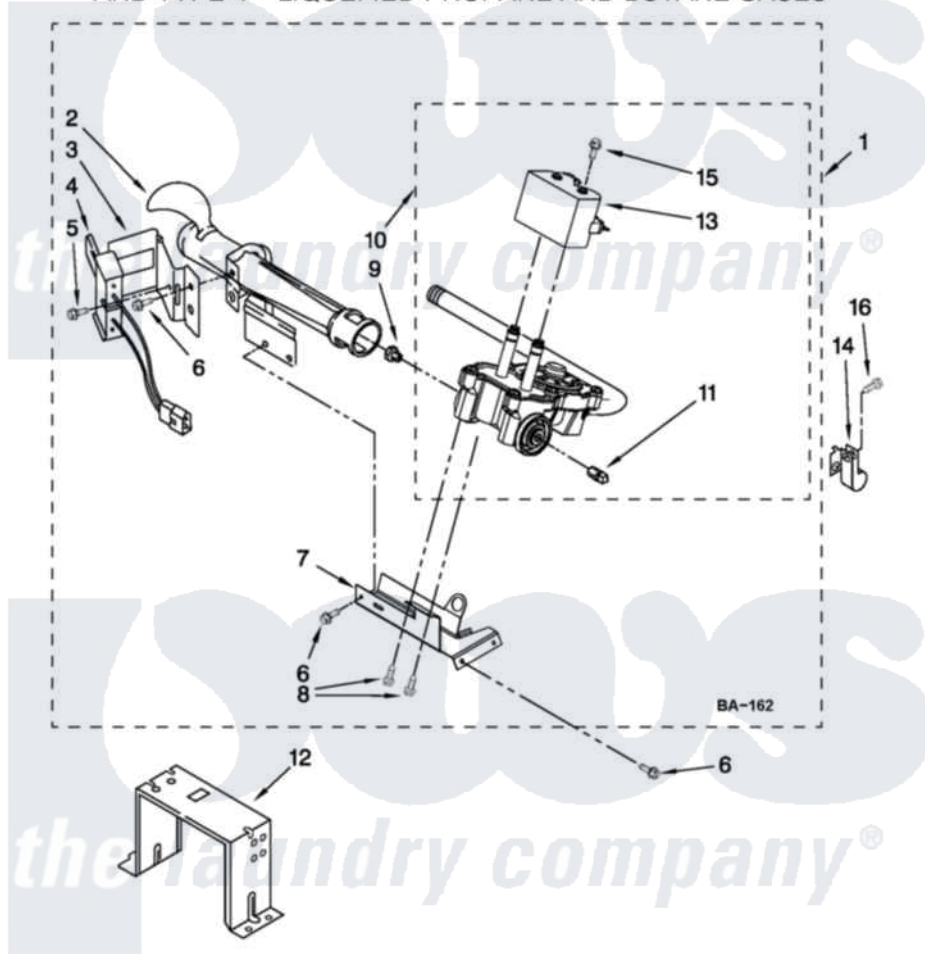

# Amana MGDC100YQ1 04 - W10336852 BURNER ASSEMBLY

## W10336852 BURNER ASSEMBLY

For Models:MGDC100YQ1  
(White)

USE WITH TYPE 1 - NATURAL, TYPE 2 - MIXED,  
AND TYPE 4 - LIQUEFIED PROPANE AND BUTANE GASES

FOR ORDERING INFORMATION REFER TO PARTS PRICE LIST

W10466695

7

Amana [Residential Amana MGDC100YQ1 Dryer Parts](#) Parts Diagram 04 - W10336852 BURNER ASSEMBLY  
Click on the part number to view part

Item	Original Part Number	Replaced By	Status	Part Description
1	W10336852	<a href="#">W10465748</a>		Burner-Gas
2	688617	<a href="#">693140</a>		Burner
3	<a href="#">694298</a>			Bracket, Ignitor
4	686590	<a href="#">279311</a>		Ignitor
5	<a href="#">3393909</a>			Screw, 8-32 X 7/8
6	343641	<a href="#">681414</a>		Screw, 10AB X 1/2
7	693986			Base, Burner
8	<a href="#">3387057</a>			Screw, 10-16 X 1/2 Orifice, Burner
9	<a href="#">234826</a>			Orifice, Burner Type 1
10	W10304604	<a href="#">W10500695</a>		Valve-Gas
11	<a href="#">W10295523</a>			Plug, Pipe
12	<a href="#">3389889</a>			Bracket, Support
13	<a href="#">W10328463</a>			Coil, 60 Hz
14	<a href="#">3978776</a>			Bracket, Gas Pipe Switch
15	<a href="#">326049536</a>			Screw, Coil
16	3390647	<a href="#">488729</a>		Screw