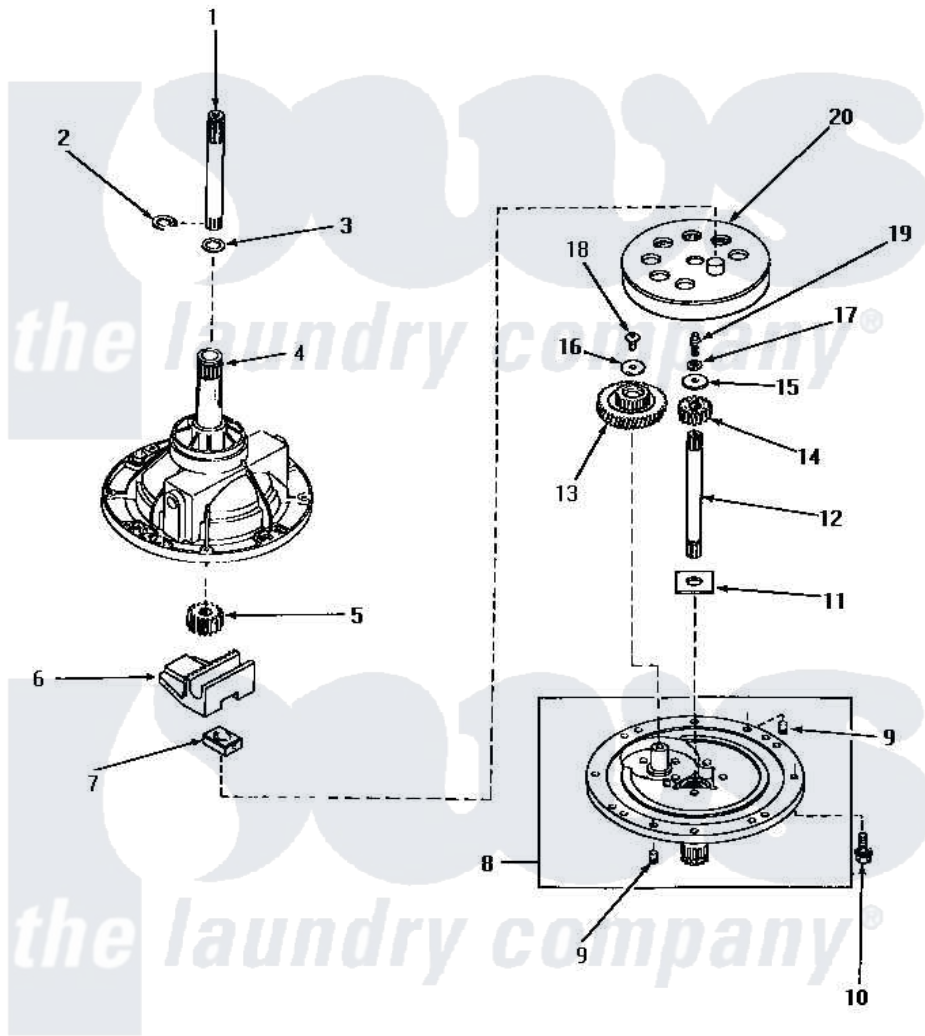

# Amana NA2110 01 - 30978 TRANSMISSION ASSY COMPONENTS

## COMPONENTS FOR 30978 TRANSMISSION ASSEMBLY

Amana [Residential Amana NA2110 Washer Parts](#) Parts Diagram 01 - 30978 TRANSMISSION ASSY COMPONENTS  
 Click on the part number to view part

Item	Original Part Number	Replaced By	Status	Part Description
1	29134	<a href="#">Y36570</a>		Shaft, Output
2	<a href="#">27197</a>			Ring, Retaining
3	20212	<a href="#">35092</a>		Washer, 3628id X 1.00 X .056
4	30037		Not Available	ASSY, TRANSMISSION CASExREPLACE
5	<a href="#">27003</a>			Pinion, Agitator
6	<a href="#">Y31526</a>			Rack
7	<a href="#">26493</a>			Slide
8	30945		Not Available	ASSY, TRANSMISSION COVExREPLACE
9	<a href="#">27172</a>			Pin, Dowel
10	31709		Not Available	SCREW, 1/4-20X1 HX SER/
11	<a href="#">27016</a>			Washer
12	27081	<a href="#">27081P</a>		Shaft Input Package
13	<a href="#">29161</a>			Gear, Reduction
14	<a href="#">Y29160</a>			Pinion, Drive
15	26509	<a href="#">40041501</a>		Washer

16	29260	Not Available	WASHER
17	<a href="#">21456</a>		Lockwasher, 1/4 Intshkp
18	<a href="#">29273</a>		Screw, 1/4-20 X 3/8
19	27030	Not Available	SCREW, 1/4-20 SPECIAL
20	<a href="#">26577</a>		Assembly, Gear And Stud
NI	28434P	Not Available	LOCTITE
"	<a href="#">27243P</a>		Oil, CW Transmission F-