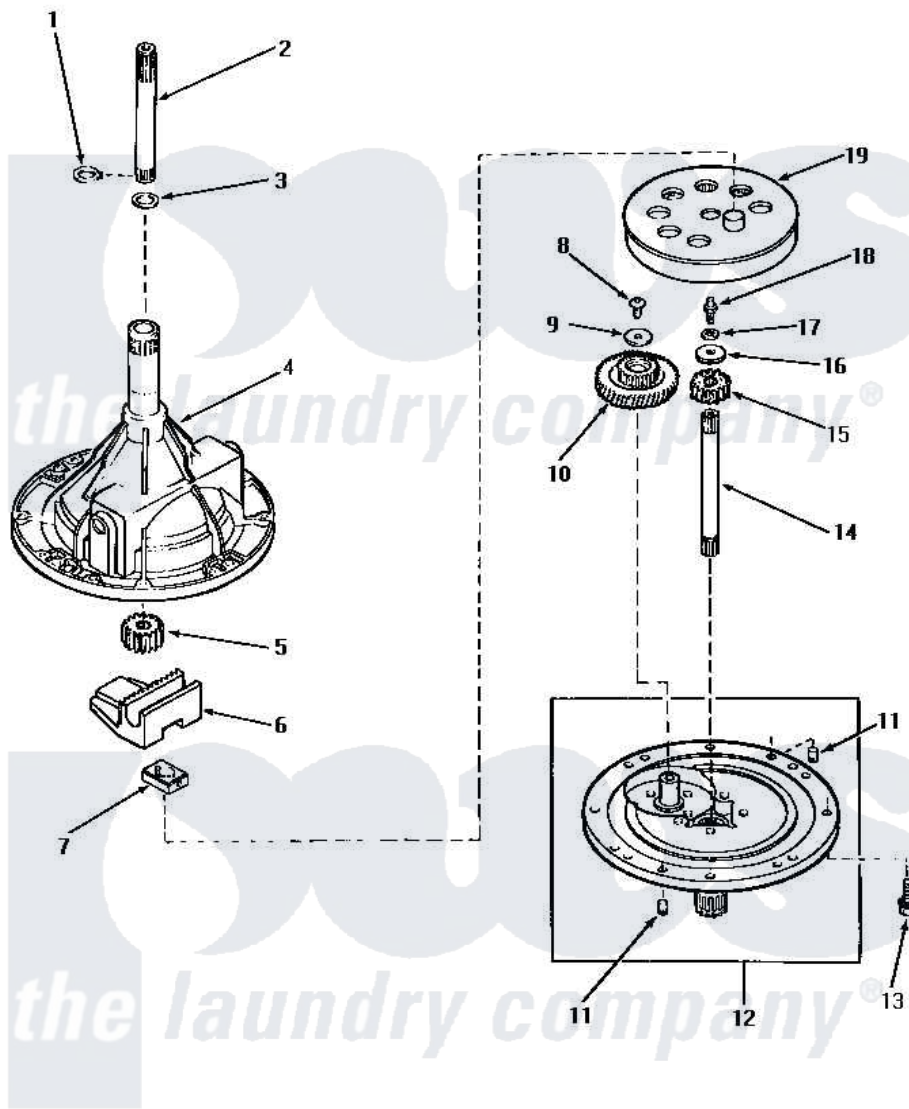

# Amana NA2110 02 - 33227 TRANSMISSION ASSY COMPONENTS

## COMPONENTS FOR 33227 TRANSMISSION ASSEMBLY

Amana [Residential Amana NA2110 Washer Parts](#) Parts Diagram 02 - 33227 TRANSMISSION ASSY COMPONENTS  
 Click on the part number to view part

Item	Original Part Number	Replaced By	Status	Part Description
1	<a href="#">27197</a>			Ring, Retaining
2	29134	<a href="#">Y36570</a>		Shaft, Output
3	20212	<a href="#">35092</a>		Washer, 3628id X 1.00 X .056
4	33223		Not Available	ASSY, TRANSMISSION CASE
5	<a href="#">27003</a>			Pinion, Agitator
6	<a href="#">Y31526</a>			Rack
7	<a href="#">26493</a>			Slide
8	<a href="#">29273</a>			Screw, 1/4-20 X 3/8
9	29260		Not Available	WASHER
10	<a href="#">29161</a>			Gear, Reduction
11	<a href="#">27172</a>			Pin, Dowel
12	33214		Not Available	TRANSMISSION COVER ASSEMBLY
13	32814		Not Available	SCREW, 1/4-20X7/8 SERRA
14	27081	<a href="#">27081P</a>		Shaft Input Package
15	<a href="#">Y29160</a>			Pinion, Drive
16	26509	<a href="#">40041501</a>		Washer

17	<a href="#">21456</a>		Lockwasher, 1/4 Intshkp
18	27030	Not Available	SCREW, 1/4-20 SPECIAL
19	<a href="#">26577</a>		Assembly, Gear And Stud
NI	<a href="#">27243P</a>		Oil, CW Transmission F-
"	28434P	Not Available	LOCTITE