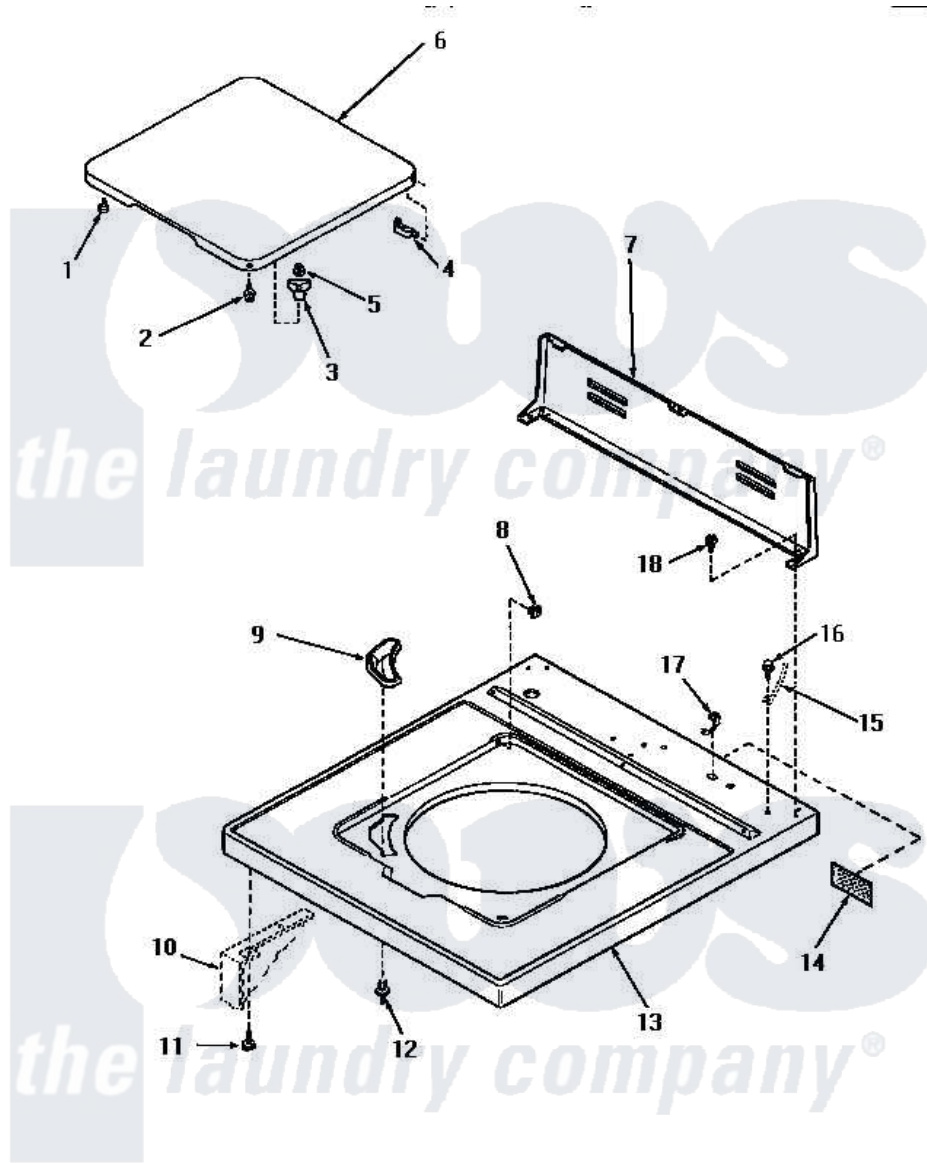

# Amana NA2110 05 - CAB TOP/LOADING DR & CTRL HOOD REAR PAN

## CABINET TOP, LOADING DOOR AND CONTROL HOOD REAR PANEL

Amana Residential Amana NA2110 Washer Parts Diagram 05 - CAB TOP/LOADING DR & CTRL HOOD REAR PAN

Click on the part number to view part

Item	Original Part Number	Replaced By	Status	Part Description
1	32507	<a href="#">40038001</a>		Bumper
2	27203		Not Available	ASSY,SCREW & WASHER
3	<a href="#">27149</a>			Catch, Lid Switch
4	27626		Not Available	HINGE,HIDDEN
5	<a href="#">21752</a>			Nut, 8-32 Hex Brilock
6	31315W		Not Available	LOADING DOOR, WHITE
"	31315L		Not Available	LOADING DOOR, ALMOND
"	31315H		Not Available	LOADING DOOR, HARVEST GOLD
7	31230		Not Available	CONTROL HOOD REAR PANEL
8	<a href="#">27625</a>			Bushing
10	Y00000000		Not Available	SEE NOTE CABINET
11	Y31644	<a href="#">27001200</a>		Screw
12	<a href="#">56534</a>			Barrel, Support
13	31325L		Not Available	CABINET TOP, ALMOND

"	31325H		Not Available	CABINET TOP, HARVEST GOLD
"	31325W	<a href="#">32808WP</a>		Assembly Top And Carton
14	24903		Not Available	STICKER,DISCONNECT POW
15	Y00000000		Not Available	SEE NOTE GROUND WIRE, GREEN
16	<a href="#">52909</a>			Screw, 10B-16 X 1/2 HeX
17	21903	<a href="#">211881</a>		Grommet, Cord Part Not Used-Gas Models Only
18	23962	<a href="#">W10116760</a>		Screw