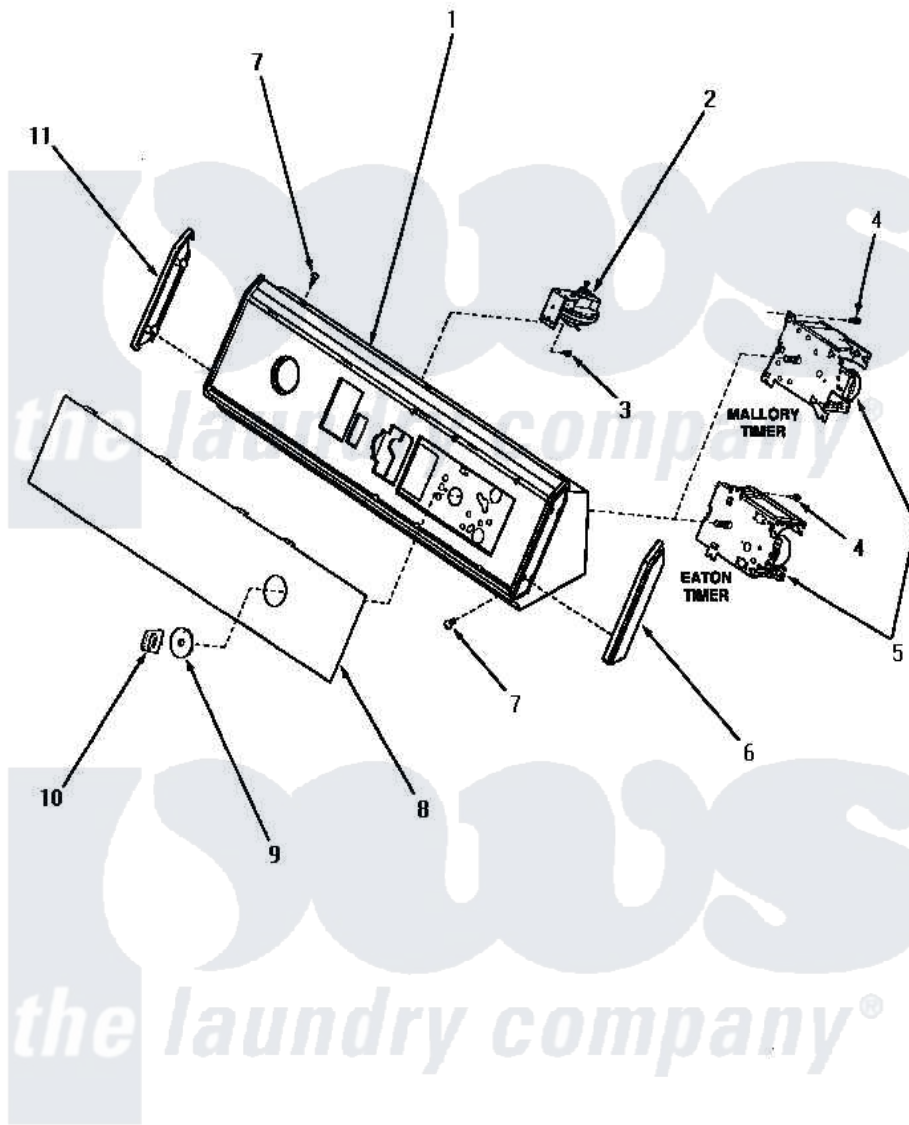

Amana NA2110 07 - GRAPHIC PANEL, CONTROL HOOD & CONTROLS

GRAPHIC PANEL, CONTROL HOOD AND CONTROLS

Amana [Residential Amana NA2110 Washer Parts](#) Parts Diagram 07 - GRAPHIC PANEL, CONTROL HOOD & CONTROLS

[Click on the part number to view part](#)

Item	Original Part Number	Replaced By	Status	Part Description
"	NOTE:		Not Available	THE INDIVIDUAL MOTORS ARE NOT AVAILABLE SEPARATELY, ORDER COMPLETE MOTOR ASSEMBLIES.
1	31811		Not Available	ASSY,HOOD & MOUNTING B
2	28615		Not Available	SWITCH,PRESSURE
3	31260			Screw, No.8 X 3/8 Ind H
4	23962	W10116760		Screw
5	31238			Timer, 2 Cycle
6	31250		Not Available	END CAP, RIGHT
7	31752		Not Available	SCREW,No.8ABX3/4 POZIDRI
8	31204	31-204		Refer To O.e.m.
9	31267		Not Available	ASSY,TIMER SKIRT & RIN
10	31281			Assembly, Knob-Timer-Black
11	31251		Not Available	CAP/ BLACK LEFT HAND