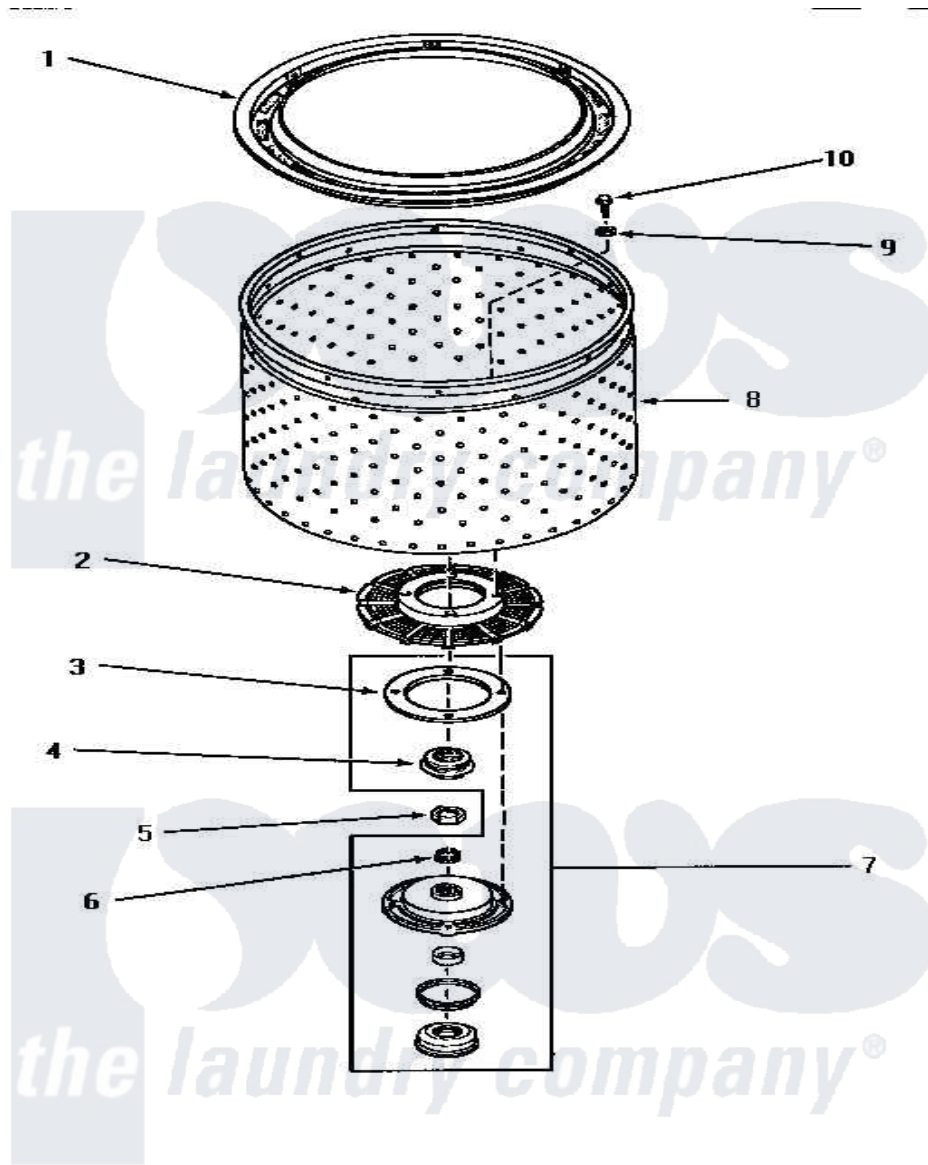

Amana NA2110 09 - LINT FILTER, WASHTUB & HUB

LINT FILTER, WASHTUB AND HUB

Amana Residential Amana NA2110 Washer Parts Parts Diagram 09 - LINT FILTER, WASHTUB & HUB
 Click on the part number to view part

Item	Original Part Number	Replaced By	Status	Part Description
1	30944	33521		Filter Lint/Clothes Guard
2	32998	39371		Filter Lin
3	27125	39122		Gasket, Washtub
4	Y00000000		Not Available	SEE NOTE SEAL HEAD -- (INCLUDED WITH 442P3 KIT)
5	Y29220	40016301		Nut, Lock
6	29728	40008301		Insert, Spline
7	495P3	R9900552		Hub And Seal
8	28138		Not Available	WASHTUB, STAINLESS STEEL
"	29074	39252P		Wash Tub
"	33295	39252P		Wash Tub
"	33245			Washtub, Stainless Steel
9	28094			Gasket
10	27202	W1011678Z		Screw