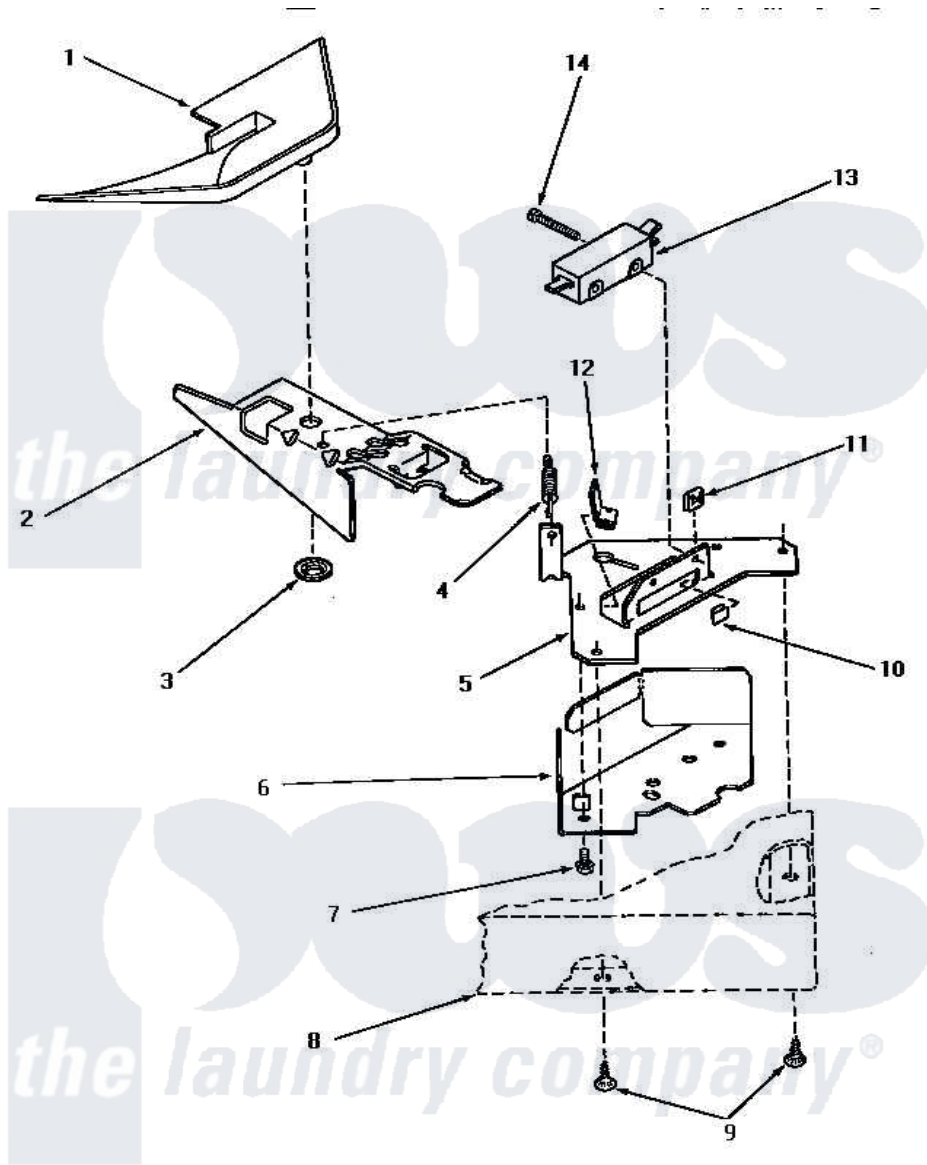

Amana NA2110 10 - LOADING DOOR SWITCH & BRACKET ASSY

LOADING DOOR SWITCH AND BRACKET ASSEMBLY

Amana [Residential Amana NA2110 Washer Parts](#) Parts Diagram 10 - LOADING DOOR SWITCH & BRACKET ASSY
 Click on the part number to view part

Item	Original Part Number	Replaced By	Status	Part Description
1	29042		Not Available	SHIELD,LID SWITCH
2	27602			Lever, Out-Of-Bal Switch
3	29043			Nut, Push
4	27603			Spring, Switch Lever
5	27250		Not Available	BRACKET,OUT-OF-BAL SWI
6	33086		Not Available	ENCLOSURE,LID SWITCH
7	23222	3177991		Screw
8	Y00000000		Not Available	SEE NOTE CABINET TOP
9	28193			Screw, 8-1/2 Tapping W/
10	27610			Clip, U
11	27248		Not Available	NUT,SPEED U-TYPE
12	Y27837			Clip, Speed-"U" Type
13	27249		Not Available	SWITCH
14	Q6516		Not Available	SCREW,6-32 X 1 ROUND H