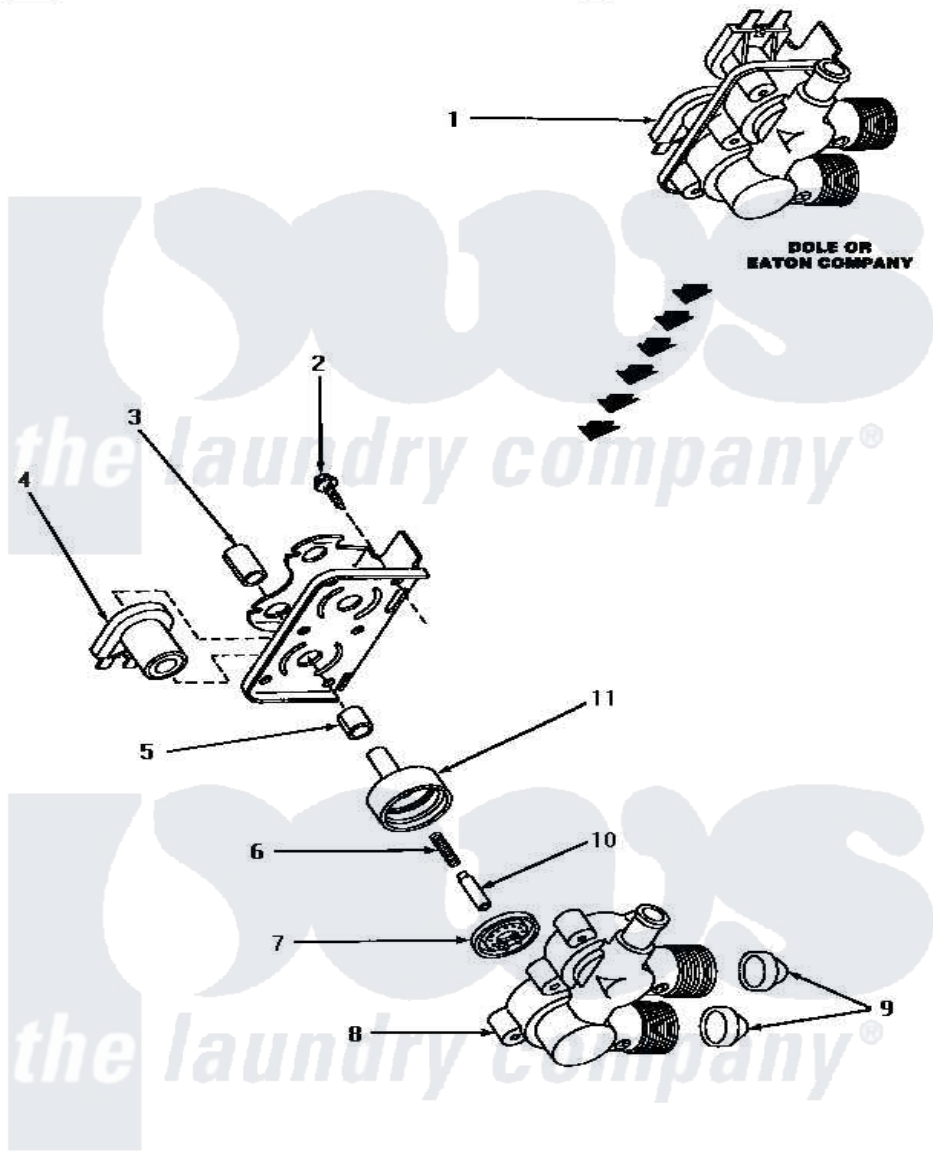

# Amana NA2110 11 - MIXING VALVE ASSY

**MIXING VALVE ASSEMBLY  
(Dole or Eaton Company)**

Amana [Residential Amana NA2110 Washer Parts](#) Parts Diagram 11 - MIXING VALVE ASSY  
[Click on the part number to view part](#)

Item	Original Part Number	Replaced By	Status	Part Description
1	27156	<a href="#">33930</a>		Valve, Mixing
2	25817C		Not Available	SCREW
3	24128		Not Available	SLEEVE, LONG
4	24126	<a href="#">33930</a>		Valve, Mixing
5	24129		Not Available	SLEEVE, SHORT
6	24131		Not Available	SPRING
7	24134		Not Available	DIAPHRAGM
8	Y24159	<a href="#">33930</a>		Valve, Mixing
9	24122	<a href="#">22002960</a>		Strainer, Washer Inlet
10	24132		Not Available	ARMATURE
11	<a href="#">24130</a>			Guide, Armature