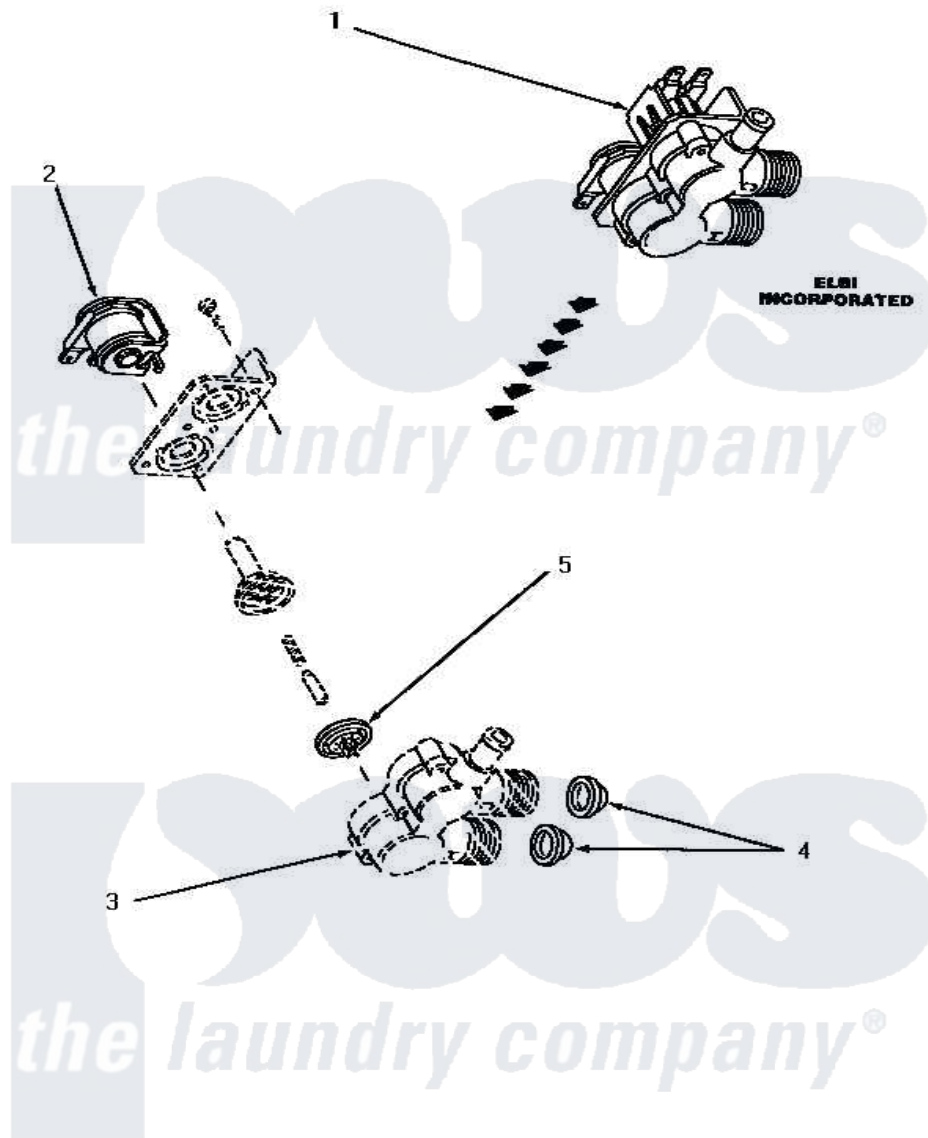

Amana NA2110 12 - MIXING VALVE ASSY

MIXING VALVE ASSEMBLY (Elbi Incorporated)

Amana [Residential Amana NA2110 Washer Parts](#) Parts Diagram 12 - MIXING VALVE ASSY
 Click on the part number to view part

Item	Original Part Number	Replaced By	Status	Part Description
1	27156	33930		Valve, Mixing
2	33084		Not Available	SOLENOID,MIXING VALVE
3	Y00000000		Not Available	SEE NOTE VALVE BODY -- (RED)
4	24122	22002960		Strainer, Washer Inlet
5	33079		Not Available	DIAPHRAM,MIXING VALVE-