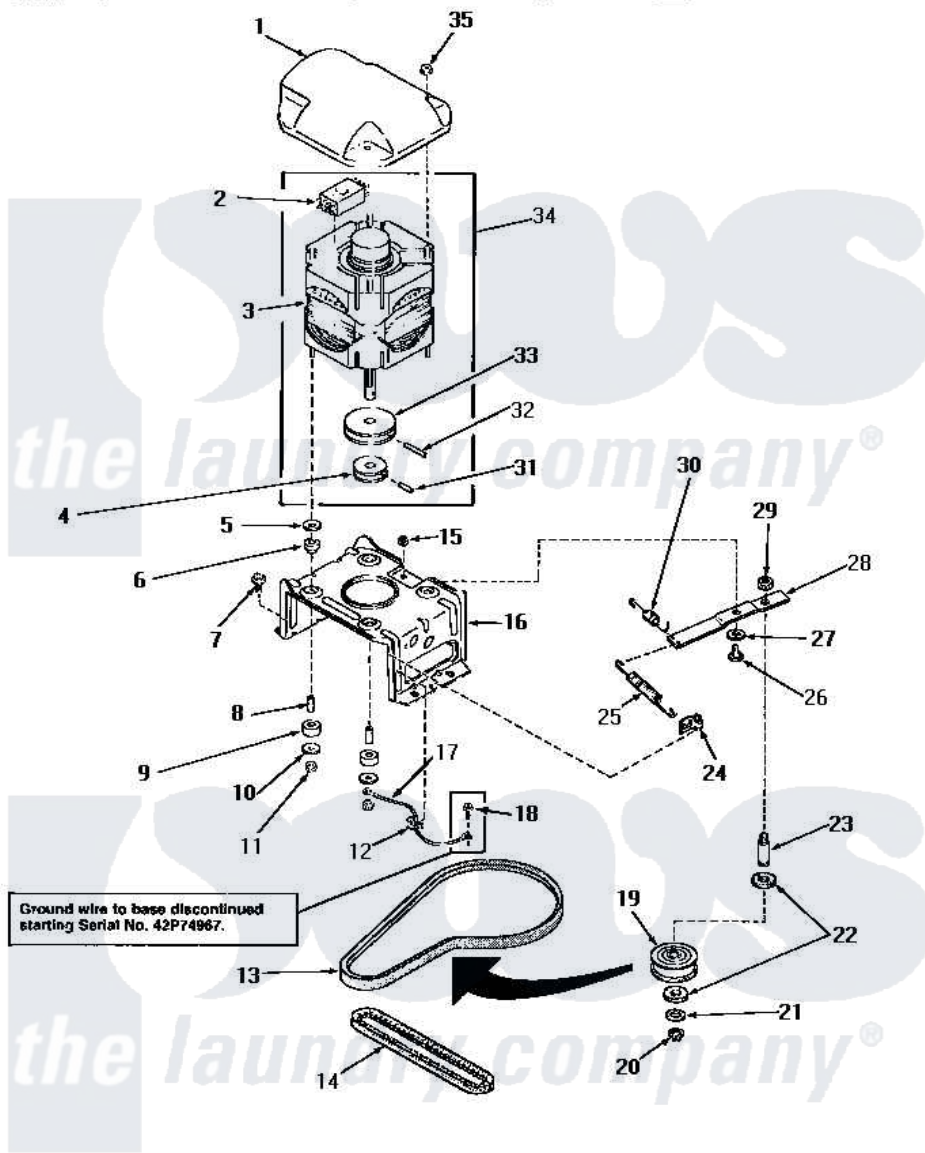

Amana NA2110 13 - MOTOR, MTG BRACKET, BELTS & IDLER ASSY

MOTOR, MOUNTING BRACKET, BELTS AND IDLER ASSEMBLY

Amana [Residential Amana NA2110 Washer Parts](#) Parts Diagram 13 - MOTOR, MTG BRACKET, BELTS & IDLER ASSY
 Click on the part number to view part

| Item | Original Part Number | Replaced By | Status | Part Description |
|------|------------------------|--------------------------|---------------|---------------------------|
| 1 | 27136 | | | Shield, Motor |
| 2 | 30897A | 30897AP | | Switch- MO |
| " | 24140 | | Not Available | SWITCH,MOTOR |
| 3 | 30897 | 27179P | | Motor-Drve |
| 4 | Y27104 | | Not Available | PULLEY,MOTOR |
| 5 | 03888 | | Not Available | WASHER |
| 6 | 01952A | | | Mounting, Rubber |
| 7 | Y31645 | 27001200 | | Screw |
| 8 | 27181 | | Not Available | SPACER,MOTOR |
| 9 | 01953 | | Not Available | WASHER,LOWER MOTOR MOU |
| 10 | 03888 | | Not Available | WASHER |
| 11 | 23604 | | | Nut, Hex 10-32 Lock |
| 12 | Y00161 | B5733302 | | Clip, Ground |
| 13 | 28808 | | | Belt, Agitate And Spin |
| 14 | 27155 | | | Belt, Pump |
| 15 | 52566 | 27001225 | | Nut, Jam Mid Lock 1/4-20 |