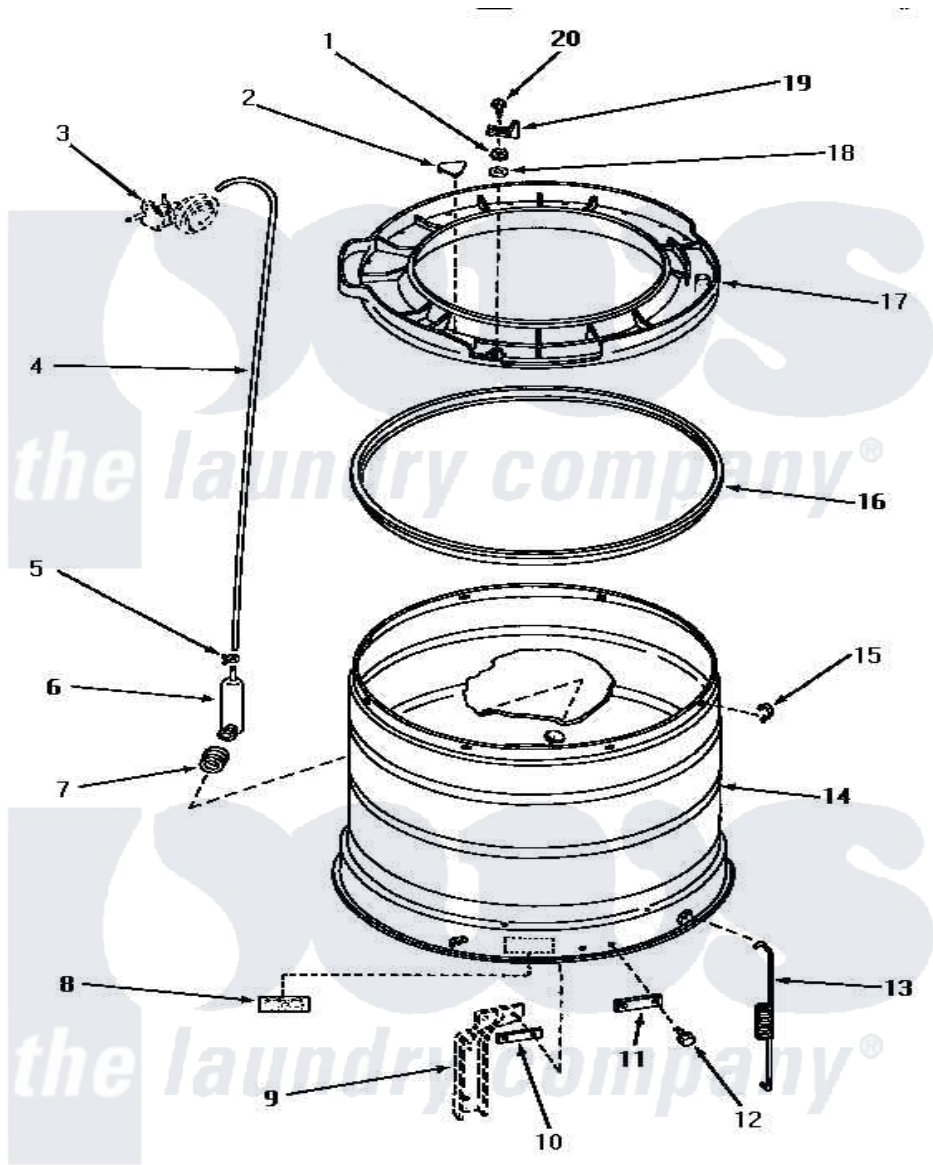

# Amana NA2110 14 - OUTER TUB, COVER & PRESSURE HOSE

## OUTER TUB, COVER AND PRESSURE HOSE

Amana [Residential Amana NA2110 Washer Parts](#) Parts Diagram 14 - OUTER TUB, COVER & PRESSURE HOSE  
 Click on the part number to view part

Item	Original Part Number	Replaced By	Status	Part Description
1	<a href="#">03815</a>			Lockwasher, No.10 Ext Shk
2	29901		Not Available	PLUG,SNAP-IN-OUTER TUB
3	Y00000000		Not Available	SEE NOTE PRESSURE SWITCH
4	29213	<a href="#">39125</a>		Tubing 31
5	Y22294	<a href="#">596669</a>		Clamp, Manifold
6	30243	<a href="#">40008501</a>		Assembly, Pressure Bulb
7	29175	<a href="#">40037801</a>		Grommet
8	Y27195		Not Available	STICKER
9	Y00000000		Not Available	SEE NOTE SUPPORT LEG
10	<a href="#">27927</a>			Plate, Leg .032
11	<a href="#">27926</a>			Plate, Leg .063
12	27205	<a href="#">40128701</a>		Screw, 5/16-18 X .50
13	<a href="#">27239</a>			Spring, Leg
14	30509		Not Available	OUTER TUB
15	Y27017		Not Available	CLIP,SPRING
16	<a href="#">27184</a>			Gasket, Tub Cover

17	31141	<a href="#">31153</a>	Cover Outer Tub
18	23425	Not Available	WASHER,7/32IDX7/16ODX.
19	<a href="#">27247</a>		Trigger, Out-Of-Bal Swi
20	27523	Not Available	SCREW