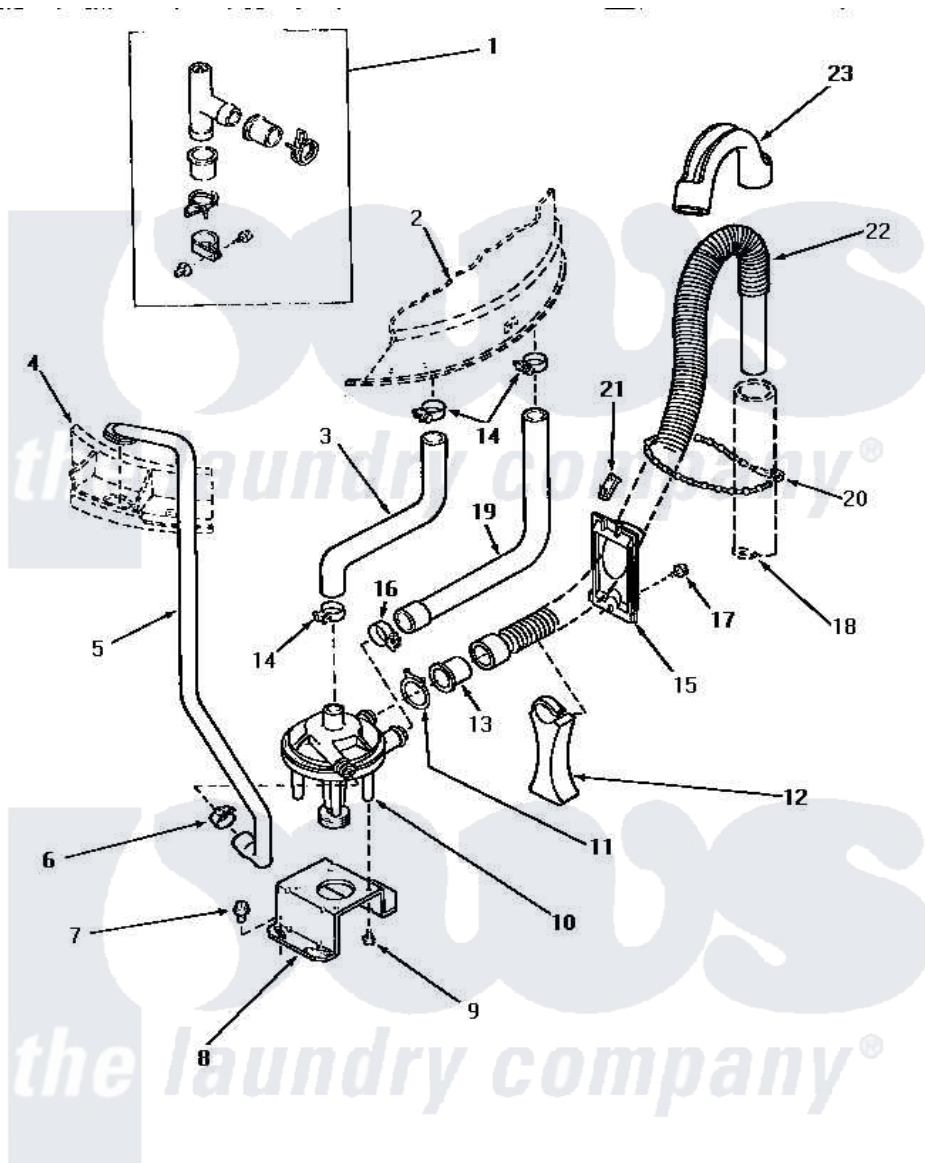

Amana NA2110 16 - PUMP ASSY/BRKT/HOSES & SIPHON BREAK KIT

PUMP ASSEMBLY, BRACKET, HOSES AND SIPHON BREAK KIT

Amana [Residential Amana NA2110 Washer Parts](#) Parts Diagram 16 - PUMP ASSY/BRKT/HOSES & SIPHON BREAK KIT

[Click on the part number to view part](#)

Item	Original Part Number	Replaced By	Status	Part Description
1	386P3	76660		Break-Sphn
2	Y00000000		Not Available	SEE NOTE OUTER TUB
3	27159		Not Available	HOSE,TUB TO PUMP
4	Y00000000		Not Available	SEE NOTE OUTER TUB COVER
5	27232		Not Available	HOSE
6	27644	285655		Clamp, Hose
7	Y31645	27001200		Screw
8	27105			Bracket, Pump Mounting
9	31098			Screw, 10-10 5/8 Unslot
10	31969			Assembly, Pump NA
11	29172		Not Available	CLAMP,HOSE
12	29284			Stand, Hose
13	29143		Not Available	HOSE,ADAPTER
14	32616		Not Available	(CLAMP HOSE)
15	29131		Not Available	RETAINER,DIRECTIONAL

16	27153	285655	Clamp, Hose
17	30676	27001200	Screw
18	Y00000000		Not Available SEE NOTE STANDPIPE
19	27160		Not Available HOSE, TUB TO PUMP-DRAIN
20	33489	8539404	Tie-Wire
21	29936		Not Available HOSE RETAINER CLIP
22	29142	39952	Hose- Drai
23	29144	22003814	Retainer, Drain Hose
NI	406P3	451P3	Kit Drain Extension