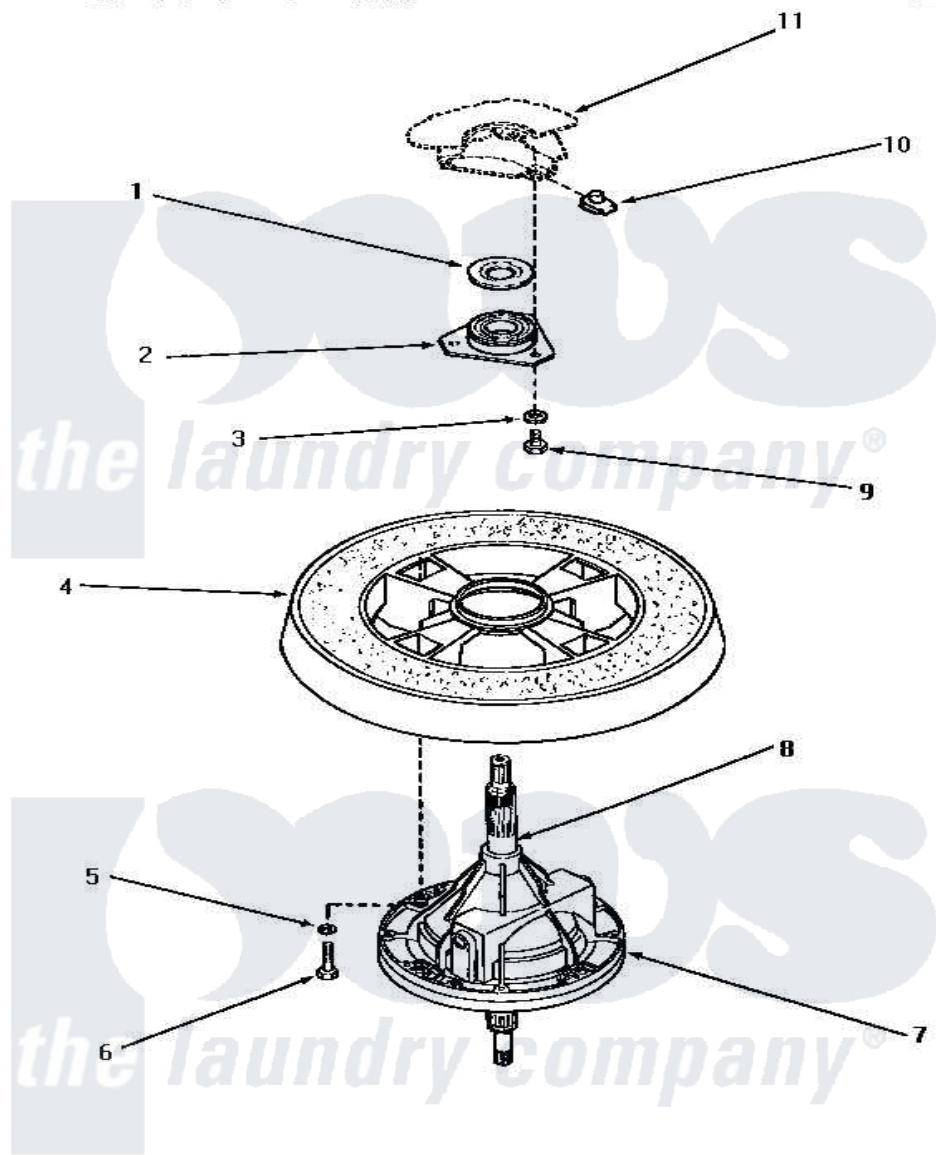

Amana NA2110 19 - TRANSMISSION ASSY & BALANCE RING

TRANSMISSION ASSEMBLY AND BALANCE RING

Amana Residential Amana NA2110 Washer Parts Parts Diagram 19 - TRANSMISSION ASSY & BALANCE RING
 Click on the part number to view part

Item	Original Part Number	Replaced By	Status	Part Description
1	27187			Flinger
2	27182	40004201P		Main Bearing Assembly
3	04366			Lockwasher, 5/16intshkp
4	Y29117		Not Available	ASSY, BALANCE RING-COMPL
5	02431			Lockwasher, 1/4 Ext Shk
6	27200		Not Available	CAP SCREW
7	33227	33227P		Assembly- Tran
8	27604P			Never-Seeze 1 Oz Tube
9	01355		Not Available	SCREW
10	27222			Nut, Retainer 5/16-18
11	Y00000000		Not Available	SEE NOTE OUTER TUB