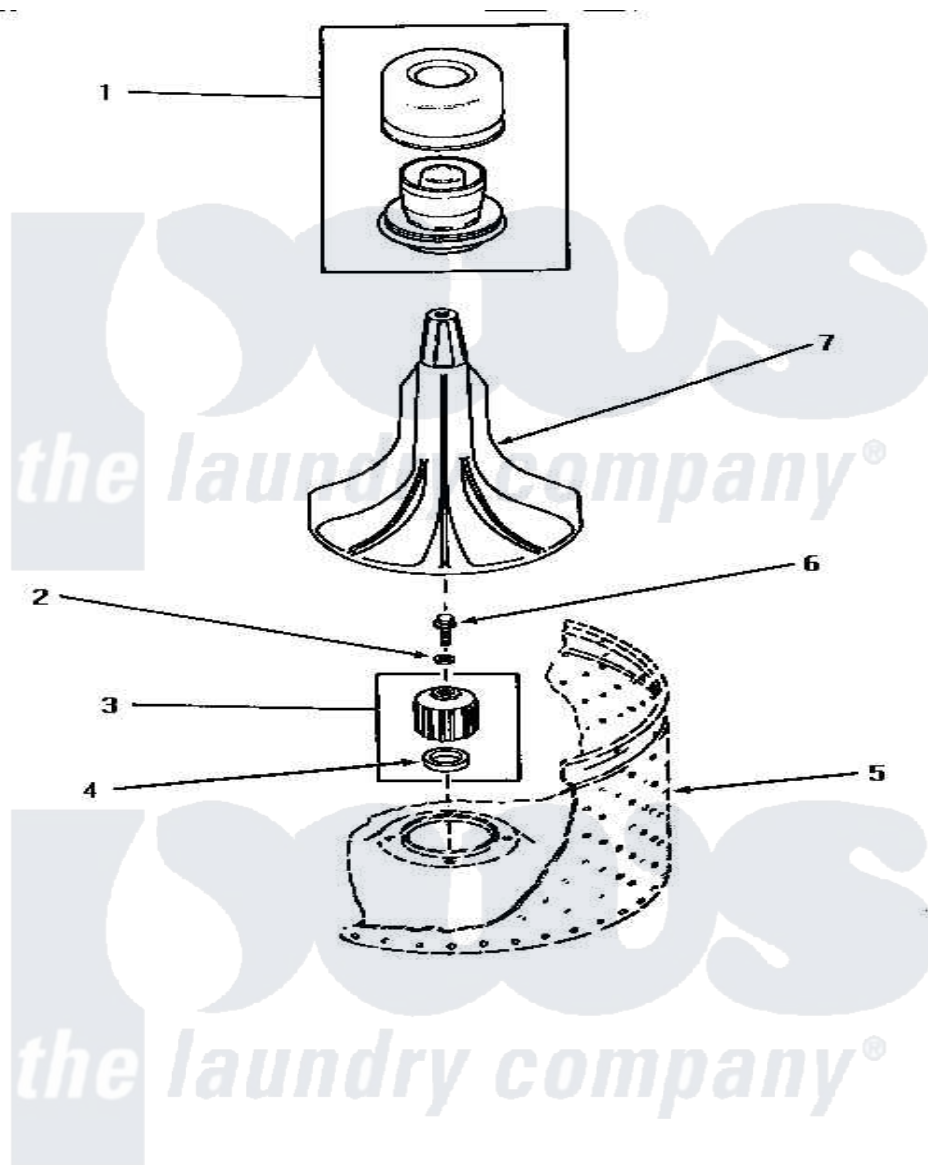

Amana NA2310 03 - AGITATOR, DRIVE BELL & SEAL KIT

AGITATOR, DRIVE BELL AND SEAL KIT

Amana [Residential Amana NA2310 Washer Parts](#) Parts Diagram 03 - AGITATOR, DRIVE BELL & SEAL KIT
 Click on the part number to view part

Item	Original Part Number	Replaced By	Status	Part Description
1	30857	33510		Assembly, Dispenser-Fabric
2	30853		Not Available	SEAL
3	30071P	R9900189		Kit, Drive Bell And Seal
4	Y00000000		Not Available	SEE NOTE SEAL SEAT
5	Y00000000		Not Available	SEE NOTE WASHTUB
6	30852			Screw, No.8-1/4 X 20 X 3/
7	30855	40000501W		Agitator, Flex Vane
NI	442P3	R9900189		Kit, Drive Bell And Seal