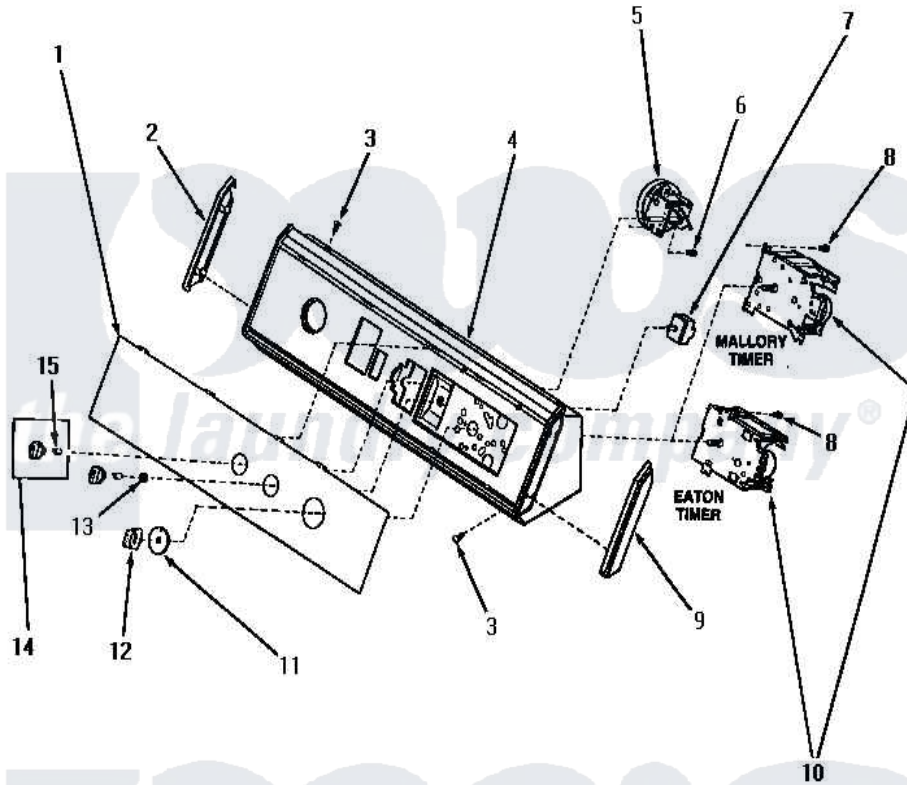

Amana NA2310 07 - GRAPHIC PANEL, CONTROL HOOD & CONTROLS

GRAPHIC PANEL, CONTROL HOOD AND CONTROLS

Amana [Residential Amana NA2310 Washer Parts](#) Parts Diagram 07 - GRAPHIC PANEL, CONTROL HOOD & CONTROLS

[Click on the part number to view part](#)

Item	Original Part Number	Replaced By	Status	Part Description
"	NOTE:		Not Available	SIPHON BREAK KIT MUST BE INSTALLED IN DRAIN HOSE IF THE DRAIN RECEPTACLE IS LOWER THAN THE CABINET TOP OF THE WASHER.
1	32199		Not Available	PANEL, GRAPHIC
2	31249		Not Available	CAP, END-L.H.-CHROME
3	31752		Not Available	SCREW, No.8ABX3/4 POZIDRI
4	31735		Not Available	ASSY, CONTROL HOOD
5	31266			Switch, Pressure-Rotary
6	31260			Screw, No.8 X 3/8 Ind H
7	21300		Not Available	SWITCH, TEMPERATURE
8	23962	W10116760		Screw
9	31248			Cap, End-RH-Chrome
10	31238			Timer, 2 Cycle
11	Y31503			Assembly, Timer Skirt

12

[31281](#)

Assembly, Knob-Timer-Black

13

57584

Not Available

NUT

14