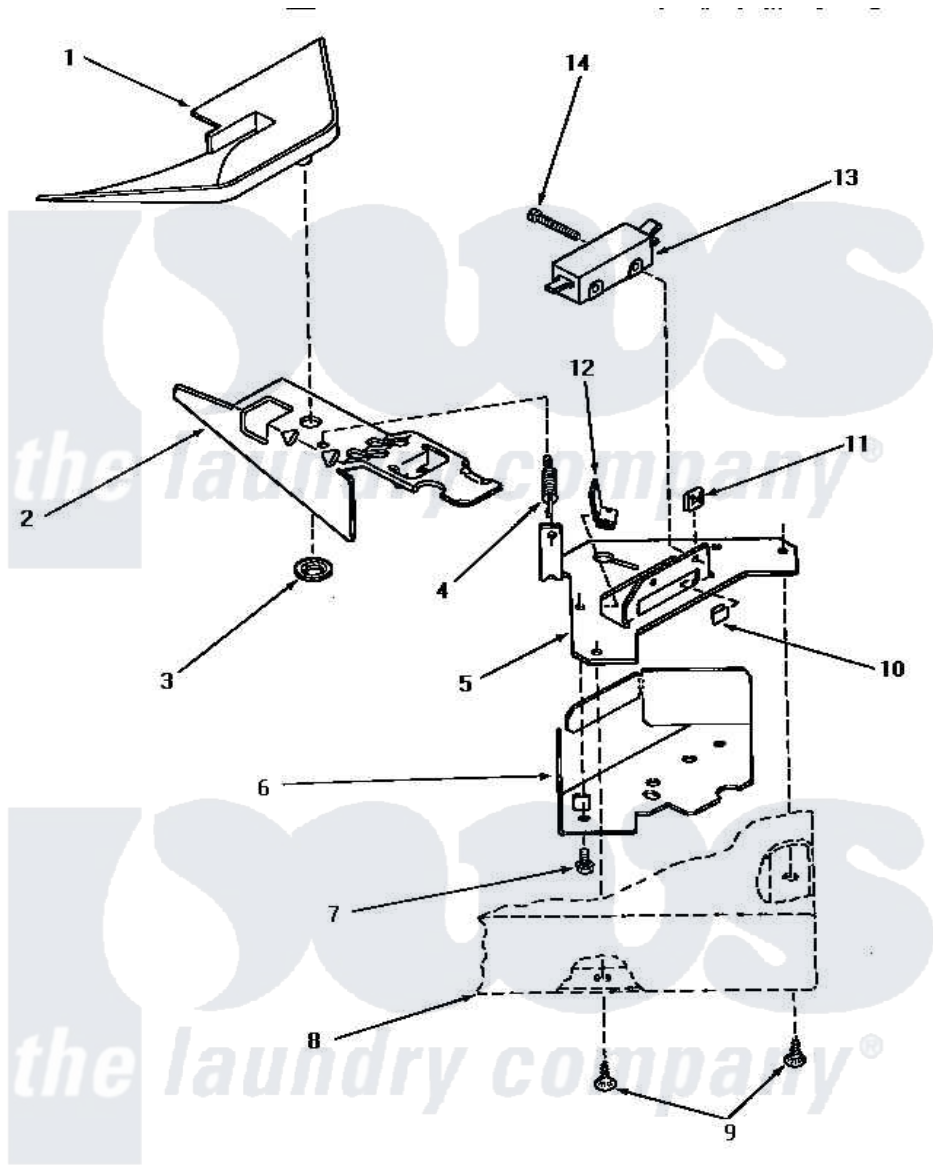

Amana NA2310 10 - LOADING DOOR SWITCH & BRACKET ASSY

LOADING DOOR SWITCH AND BRACKET ASSEMBLY

Amana [Residential Amana NA2310 Washer Parts](#) Parts Diagram 10 - LOADING DOOR SWITCH & BRACKET ASSY
 Click on the part number to view part

Item	Original Part Number	Replaced By	Status	Part Description
1	29042		Not Available	SHIELD,LID SWITCH
2	27602			Lever, Out-Of-Bal Switch
3	29043			Nut, Push
4	27603			Spring, Switch Lever
5	27250		Not Available	BRACKET,OUT-OF-BAL SWI
6	33086		Not Available	ENCLOSURE,LID SWITCH
7	23222	3177991		Screw
8	Y00000000		Not Available	SEE NOTE CABINET TOP
9	28193			Screw, 8-1/2 Tapping W/
10	27610			Clip, U
11	27248		Not Available	NUT,SPEED U-TYPE
12	Y27837			Clip, Speed-"U" Type
13	27249		Not Available	SWITCH
14	Q6516		Not Available	SCREW,6-32 X 1 ROUND H