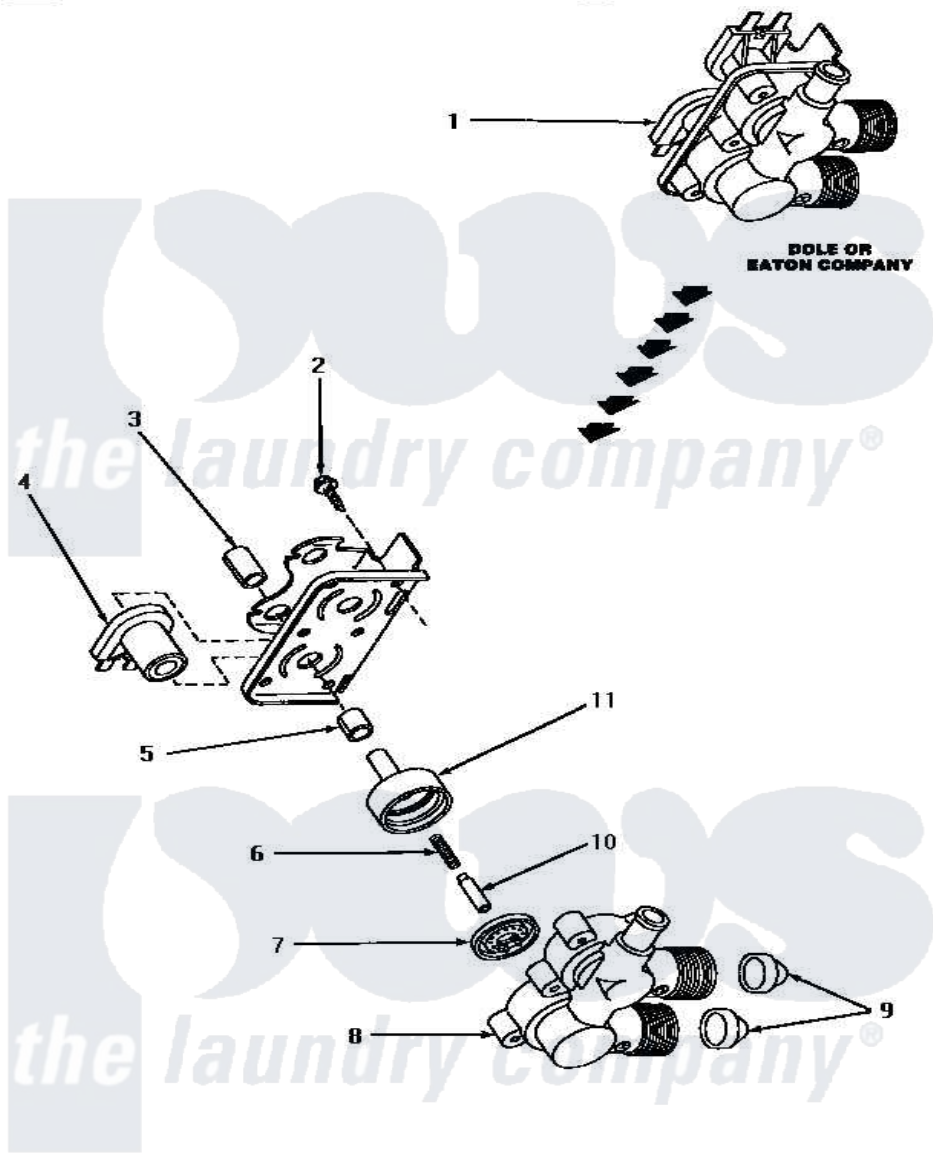

Amana NA2310 11 - MIXING VALVE ASSY

**MIXING VALVE ASSEMBLY
(Dole or Eaton Company)**

Amana [Residential Amana NA2310 Washer Parts](#) Parts Diagram 11 - MIXING VALVE ASSY
[Click on the part number to view part](#)

Item	Original Part Number	Replaced By	Status	Part Description
1	27156	33930		Valve, Mixing
2	25817C		Not Available	SCREW
3	24128		Not Available	SLEEVE, LONG
4	24126	33930		Valve, Mixing
5	24129		Not Available	SLEEVE, SHORT
6	24131		Not Available	SPRING
7	24134		Not Available	DIAPHRAGM
8	Y24159	33930		Valve, Mixing
9	24122	22002960		Strainer, Washer Inlet
10	24132		Not Available	ARMATURE
11	24130			Guide, Armature