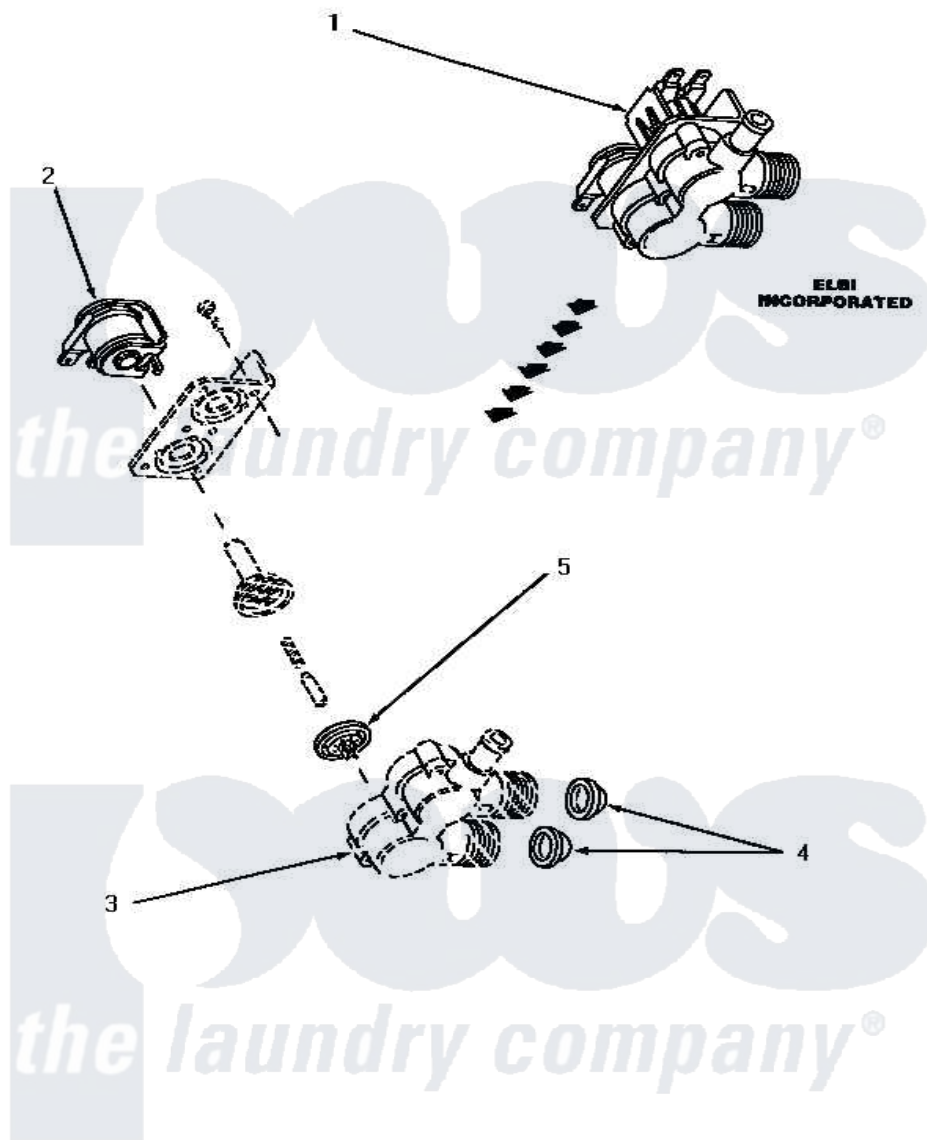

Amana NA2310 12 - MIXING VALVE ASSY

MIXING VALVE ASSEMBLY (Elbi Incorporated)

Amana [Residential Amana NA2310 Washer Parts](#) Parts Diagram 12 - MIXING VALVE ASSY
 Click on the part number to view part

Item	Original Part Number	Replaced By	Status	Part Description
1	27156	33930		Valve, Mixing
2	33084		Not Available	SOLENOID,MIXING VALVE
3	Y00000000		Not Available	SEE NOTE VALVE BODY -- (RED)
4	24122	22002960		Strainer, Washer Inlet
5	33079		Not Available	DIAPHRAM,MIXING VALVE-