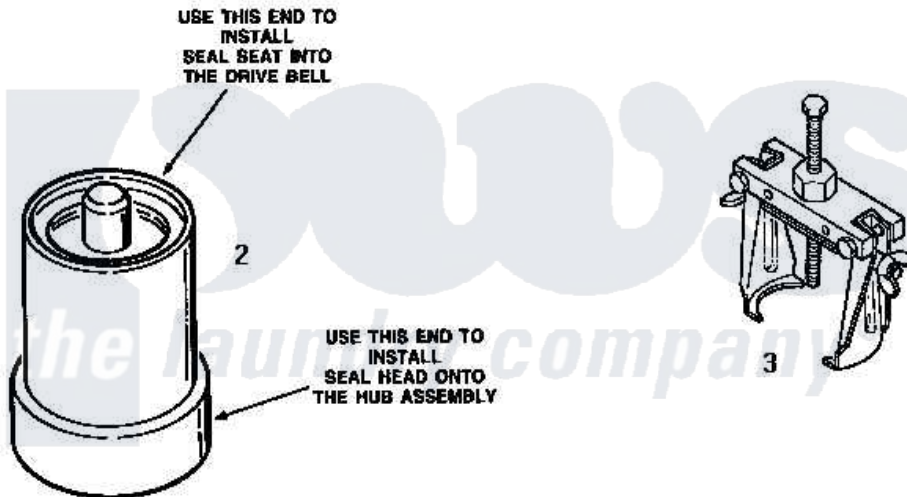

# Amana NA2310 18 - SPECIAL TOOLS

*the laundry company*<sup>®</sup>

Amana [Residential Amana NA2310 Washer Parts](#) Parts Diagram 18 - SPECIAL TOOLS  
Click on the part number to view part

Item	Original Part Number	Replaced By	Status	Part Description
1	<a href="#">254P4P</a>			Agitator Hooks
2	255P4		Not Available	TOOL,SEAL INSTALLING
3	253P4	<a href="#">294P4</a>		Bell Tool