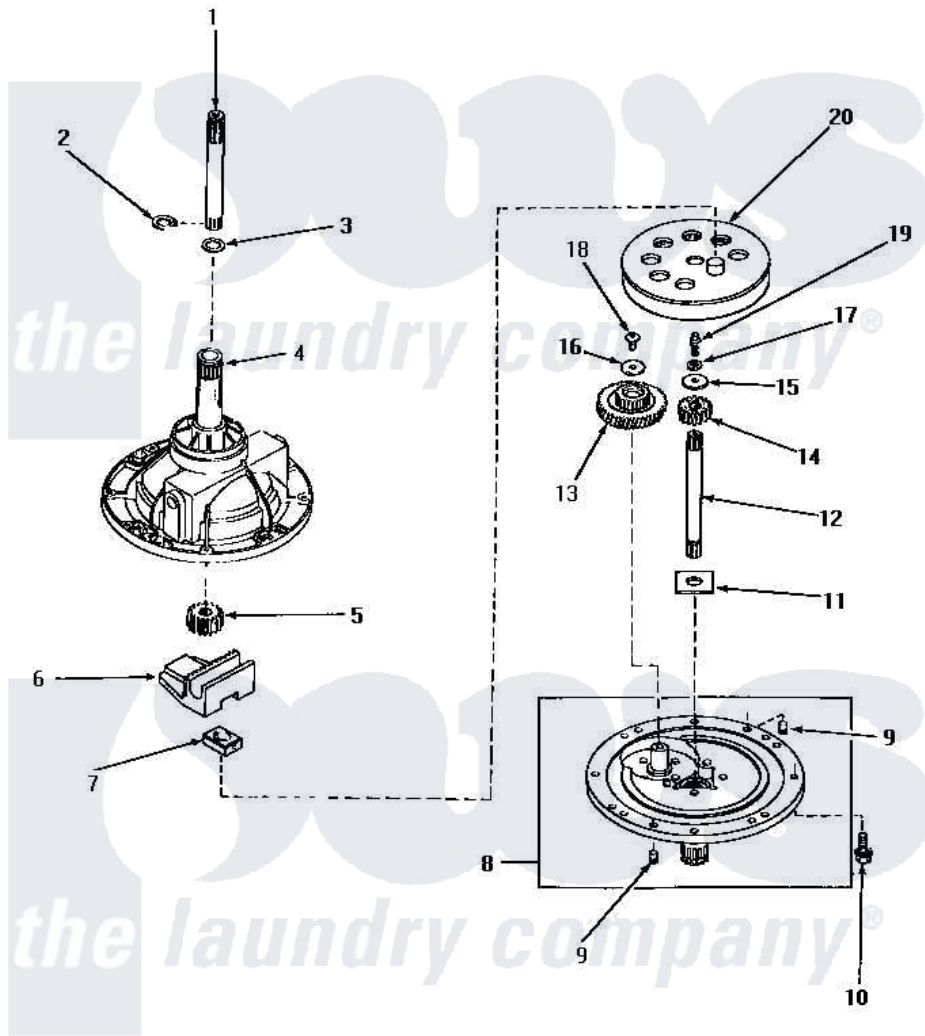

Amana NA2510 01 - 30978 TRANSMISSION ASSY COMPONENTS

COMPONENTS FOR 30978 TRANSMISSION ASSEMBLY

Amana [Residential Amana NA2510 Washer Parts](#) Parts Diagram 01 - 30978 TRANSMISSION ASSY COMPONENTS

[Click on the part number to view part](#)

Item	Original Part Number	Replaced By	Status	Part Description
1	29134	Y36570		Shaft, Output
2	27197			Ring, Retaining
3	20212	35092		Washer, 3628id X 1.00 X .056
4	30037		Not Available	ASSY, TRANSMISSION CASExREPLACE
5	27003			Pinion, Agitator
6	Y31526			Rack
7	26493			Slide
8	30945		Not Available	ASSY, TRANSMISSION COVExREPLACE
9	27172			Pin, Dowel
10	31709		Not Available	SCREW, 1/4-20X1 HX SER/
11	27016			Washer
12	27081	27081P		Shaft Input Package
13	29161			Gear, Reduction
14	Y29160			Pinion, Drive
15	26509	40041501		Washer

16	29260	Not Available	WASHER
17	21456		Lockwasher, 1/4 Intshkp
18	29273		Screw, 1/4-20 X 3/8
19	27030	Not Available	SCREW, 1/4-20 SPECIAL
20	26577		Assembly, Gear And Stud
NI	28434P	Not Available	LOCTITE
"	27243P		Oil, CW Transmission F-