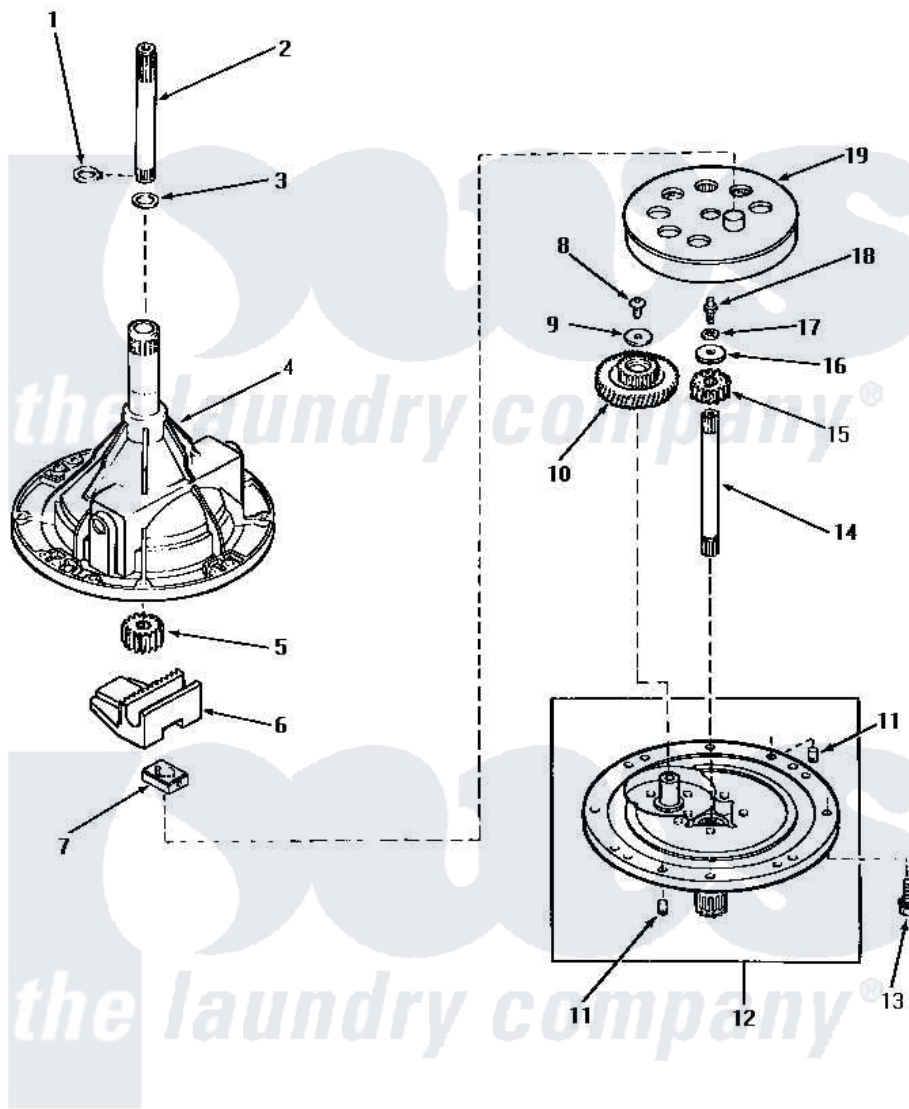

Amana NA2510 02 - 33227 TRANSMISSION ASSY COMPONENTS

COMPONENTS FOR 33227 TRANSMISSION ASSEMBLY

Amana [Residential Amana NA2510 Washer Parts](#) Parts Diagram 02 - 33227 TRANSMISSION ASSY COMPONENTS
 Click on the part number to view part

Item	Original Part Number	Replaced By	Status	Part Description
1	27197			Ring, Retaining
2	29134	Y36570		Shaft, Output
3	20212	35092		Washer, 3628id X 1.00 X .056
4	33223		Not Available	ASSY, TRANSMISSION CASE
5	27003			Pinion, Agitator
6	Y31526			Rack
7	26493			Slide
8	29273			Screw, 1/4-20 X 3/8
9	29260		Not Available	WASHER
10	29161			Gear, Reduction
11	27172			Pin, Dowel
12	33214		Not Available	TRANSMISSION COVER ASSEMBLY
13	32814		Not Available	SCREW, 1/4-20X7/8 SERRA
14	27081	27081P		Shaft Input Package
15	Y29160			Pinion, Drive
16	26509	40041501		Washer

17	21456		Lockwasher, 1/4 Intshkp
18	27030	Not Available	SCREW, 1/4-20 SPECIAL
19	26577		Assembly, Gear And Stud
NI	27243P		Oil, CW Transmission F-
"	28434P	Not Available	LOCTITE