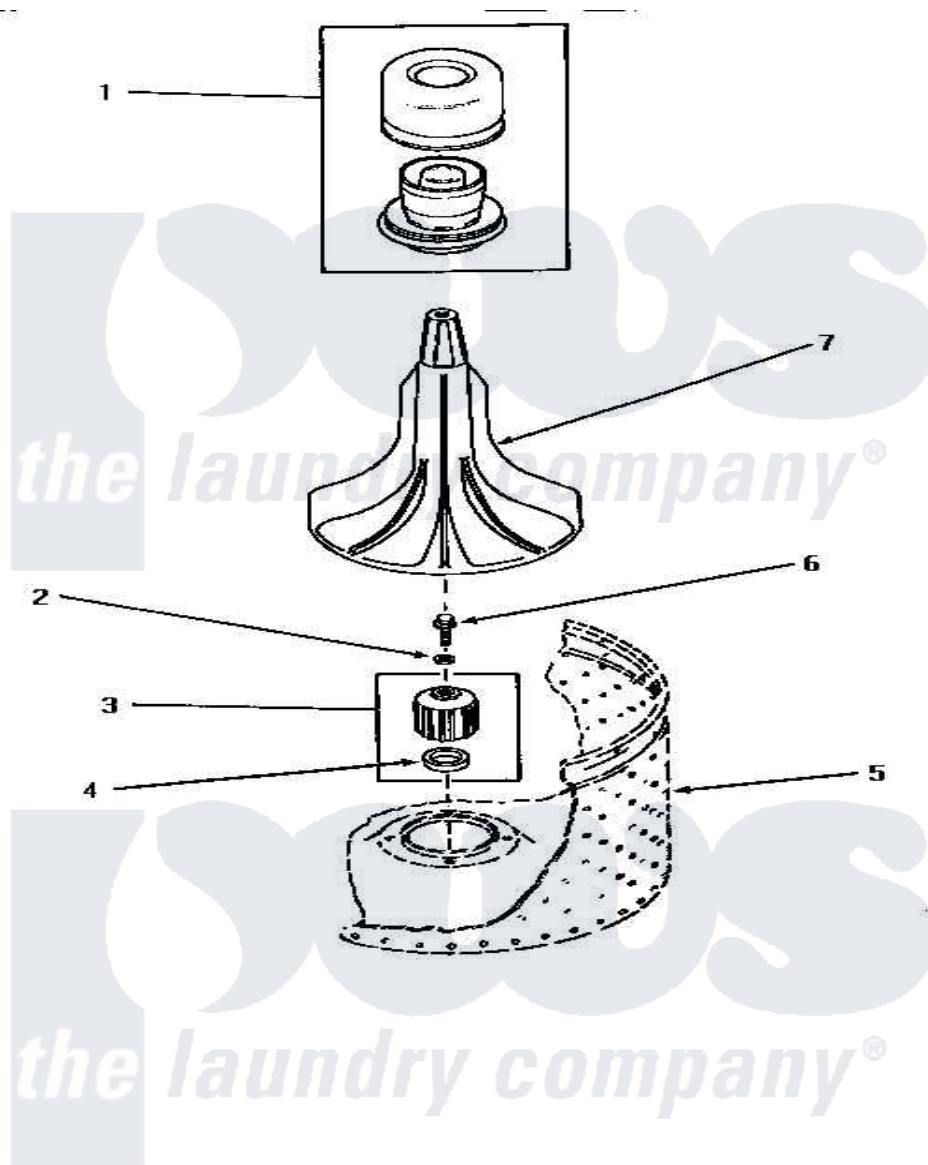

Amana NA2510 03 - AGITATOR, DRIVE BELL & SEAL KIT

AGITATOR, DRIVE BELL AND SEAL KIT

Amana [Residential Amana NA2510 Washer Parts](#) Parts Diagram 03 - AGITATOR, DRIVE BELL & SEAL KIT
 Click on the part number to view part

Item	Original Part Number	Replaced By	Status	Part Description
1	30857	33510		Assembly, Dispenser-Fabric
2	30853		Not Available	SEAL
3	30071P	R9900189		Kit, Drive Bell And Seal
4	Y00000000		Not Available	SEE NOTE SEAL SEAT
5	Y00000000		Not Available	SEE NOTE WASHTUB
6	30852			Screw, No.8-1/4 X 20 X 3/
7	30855	40000501W		Agitator, Flex Vane
NI	442P3	R9900189		Kit, Drive Bell And Seal