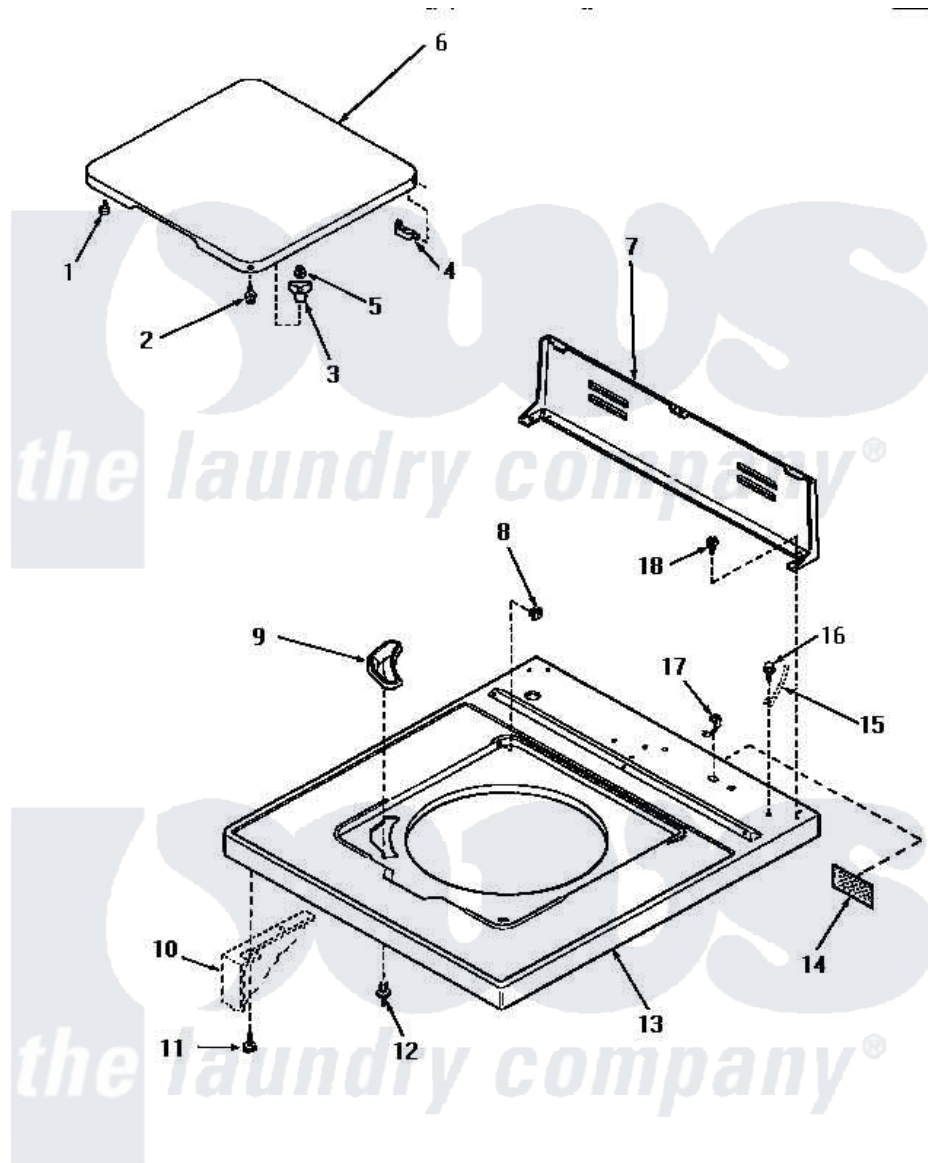

Amana NA2510 05 - CAB TOP/LOADING DR & CTRL HOOD REAR PAN

CABINET TOP, LOADING DOOR AND CONTROL HOOD REAR PANEL

Amana Residential Amana NA2510 Washer Parts Parts Diagram 05 - CAB TOP/LOADING DR & CTRL HOOD REAR PAN

Click on the part number to view part

Item	Original Part Number	Replaced By	Status	Part Description
1	32507	40038001		Bumper
2	27203		Not Available	ASSY,SCREW & WASHER
3	27149			Catch, Lid Switch
4	27626		Not Available	HINGE,HIDDEN
5	21752			Nut, 8-32 Hex Brilock
6	31315W		Not Available	LOADING DOOR, WHITE
"	31315L		Not Available	LOADING DOOR, ALMOND
"	31315H		Not Available	LOADING DOOR, HARVEST GOLD
7	31230		Not Available	CONTROL HOOD REAR PANEL
8	27625			Bushing
10	Y00000000		Not Available	SEE NOTE CABINET
11	Y31644	27001200		Screw
12	56534			Barrel, Support
13	31325L		Not Available	CABINET TOP, ALMOND

"	31325H		Not Available	CABINET TOP, HARVEST GOLD
"	31325W	32808WP		Assembly Top And Carton
14	24903		Not Available	STICKER,DISCONNECT POW
15	Y00000000		Not Available	SEE NOTE GROUND WIRE, GREEN
16	52909			Screw, 10B-16 X 1/2 HeX
17	21903	211881		Grommet, Cord Part Not Used-Gas Models Only
18	23962	W10116760		Screw