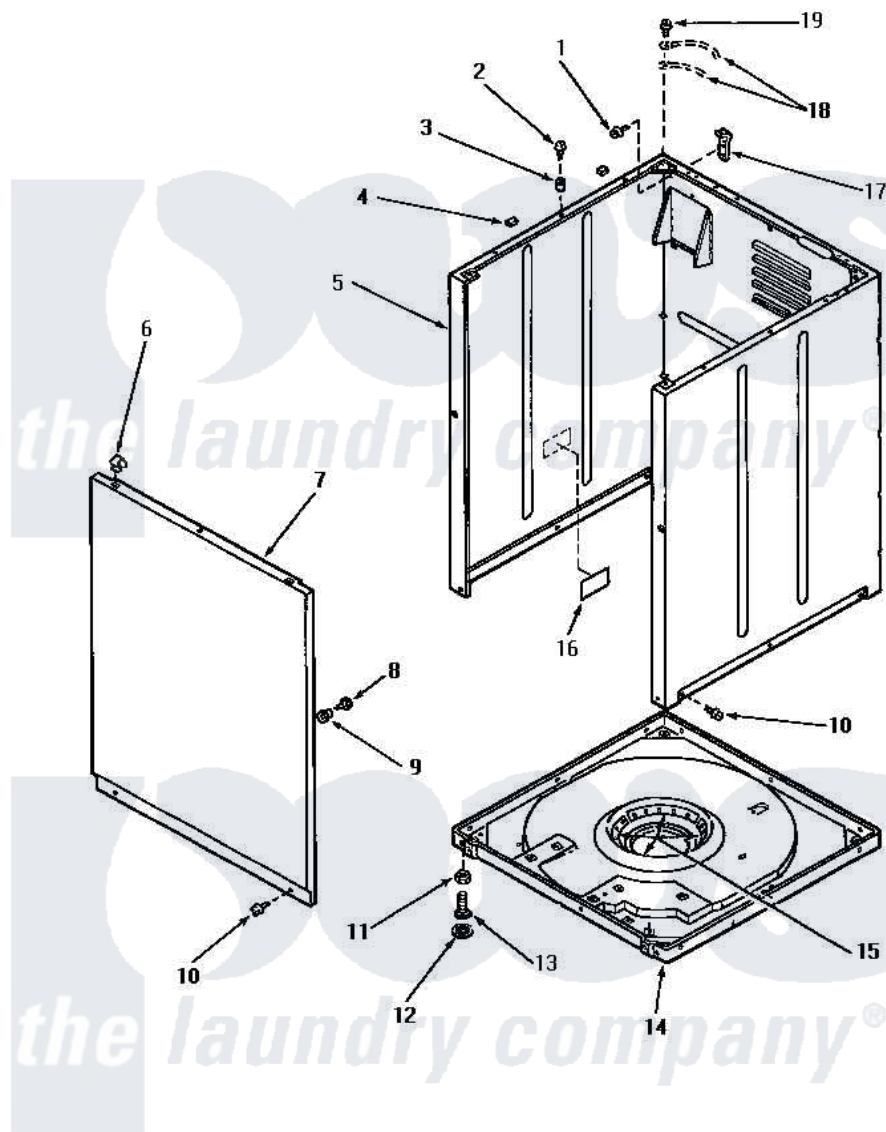

# Amana NA2510 06 - FRONT PANEL, CABINET & BASE

## FRONT PANEL, CABINET AND BASE

Amana [Residential Amana NA2510 Washer Parts](#) Parts Diagram 06 - FRONT PANEL, CABINET & BASE  
 Click on the part number to view part

Item	Original Part Number	Replaced By	Status	Part Description
1	51780	<a href="#">3390631</a>		Screw, 10-16 X 3/8
2	56086	<a href="#">Y014874</a>		Screw, Idler Arm And Sleeve
3	56079	<a href="#">505187</a>		Locator, Panel
4	<a href="#">Y56128</a>			Pad, Bumper
5	31669HP		Not Available	REPL BY 34475HP
"	31669WP	<a href="#">38612WP</a>		Kit-Service
"	31669LP	<a href="#">38612LP</a>		Kit Service Cabinet
6	28835	<a href="#">22001650</a>		Fastener, Spring
7	32708H		Not Available	PANEL,FRONT
"	32708L	<a href="#">32708LP</a>		Panel, Front
"	32708W	<a href="#">32708WP</a>		Panel Front
8	32671	<a href="#">Y014874</a>		Screw, Idler Arm And Sleeve
9	<a href="#">28102</a>			Locator, Panel
10	27196	<a href="#">27001200</a>		Screw
11	28199		Not Available	LOCKNUT
12	21749	<a href="#">40016001</a>		Foot, Rubber

13	20409	<a href="#">22003428</a>	Leg, Adjustable
14	<a href="#">31653P</a>		Assembly, Base-Complete-G90
15	434P3	Not Available	KIT, SNUBBER PAD
16	33285	Not Available	TAPE, 1 INCH SQUARE, DBL
17	<a href="#">Y27103</a>		Hinge, Hold-Down Lug
18	Y00000000	Not Available	SEE NOTE GROUND WIRES -- (GREEN)
19	56392	Not Available	SCREW, 8-18 X 3/8 TAPPI