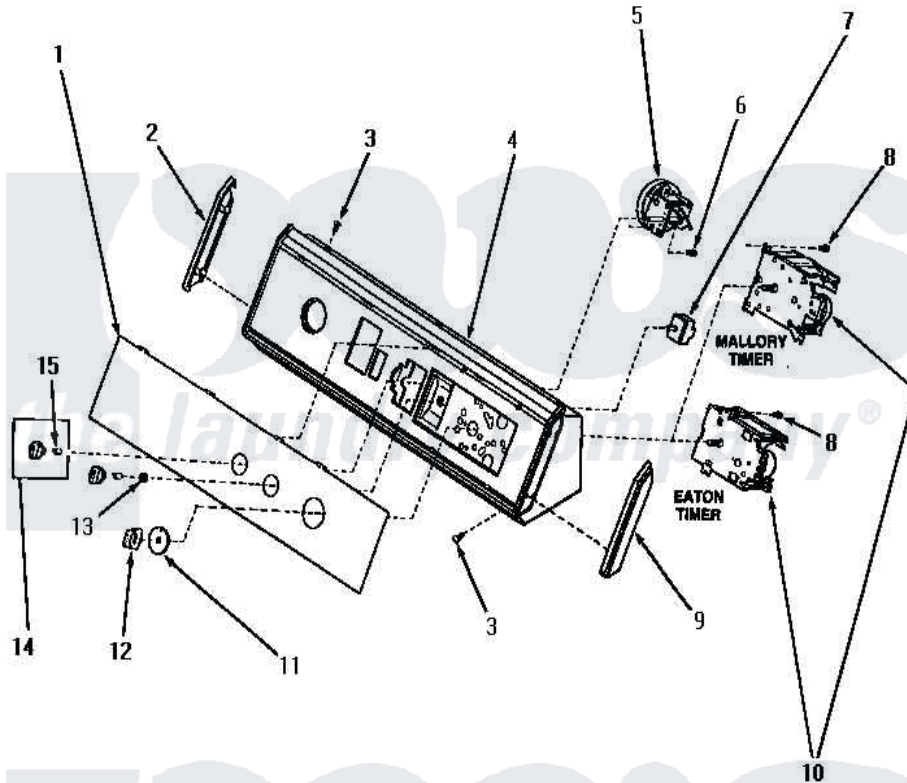

Amana NA2510 07 - GRAPHIC PANEL, CONTROL HOOD & CONTROLS

GRAPHIC PANEL, CONTROL HOOD AND CONTROLS

Amana [Residential Amana NA2510 Washer Parts](#) Parts Diagram 07 - GRAPHIC PANEL, CONTROL HOOD & CONTROLS

[Click on the part number to view part](#)

Item	Original Part Number	Replaced By	Status	Part Description
"	NOTE:		Not Available	SIPHON BREAK KIT MUST BE INSTALLED IN DRAIN HOSE IF THE DRAIN RECEPTACLE IS LOWER THAN THE CABINET TOP OF THE WASHER.
1	32193		Not Available	PANEL, GRAPHIC
2	31249		Not Available	CAP, END-L.H.-CHROME
3	31752		Not Available	SCREW, No.8ABX3/4 POZIDRI
4	31735		Not Available	ASSY, CONTROL HOOD
5	31266			Switch, Pressure-Rotary
6	31260			Screw, No.8 X 3/8 Ind H
7	21300		Not Available	SWITCH, TEMPERATURE
8	23962	W10116760		Screw
9	31248			Cap, End-RH-Chrome
10	31238			Timer, 2 Cycle
11	31270			Assembly, Timer Skirt And

11	31219		Ring
12	31281		Assembly, Knob-Timer-Black
13	57584	Not Available	NUT
14	31286	Not Available	ASSY,KNOB-ROTARY-BLK/O
15	10519	Not Available	RETAINER