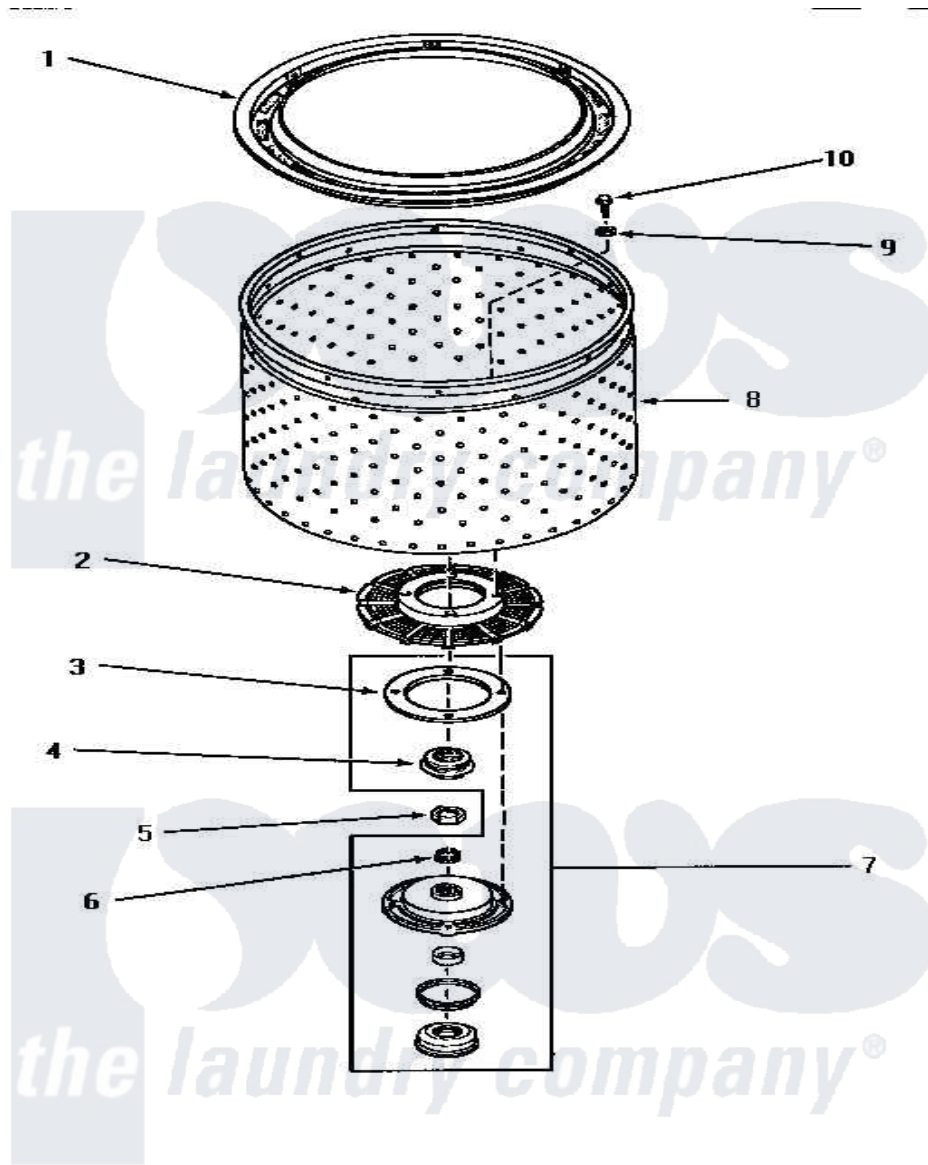

Amana NA2510 09 - LINT FILTER, WASHTUB & HUB

LINT FILTER, WASHTUB AND HUB

Amana Residential Amana NA2510 Washer Parts Parts Diagram 09 - LINT FILTER, WASHTUB & HUB
 Click on the part number to view part

Item	Original Part Number	Replaced By	Status	Part Description
1	30944	33521		Filter Lint/Clothes Guard
2	32998	39371		Filter Lin
3	27125	39122		Gasket, Washtub
4	Y00000000		Not Available	SEE NOTE SEAL HEAD -- (INCLUDED WITH 442P3 KIT)
5	Y29220	40016301		Nut, Lock
6	29728	40008301		Insert, Spline
7	495P3	R9900552		Hub And Seal
8	28138		Not Available	WASHTUB, STAINLESS STEEL
"	29074	39252P		Wash Tub
"	33295	39252P		Wash Tub
"	33245			Washtub, Stainless Steel
9	28094			Gasket
10	27202	W1011678Z		Screw